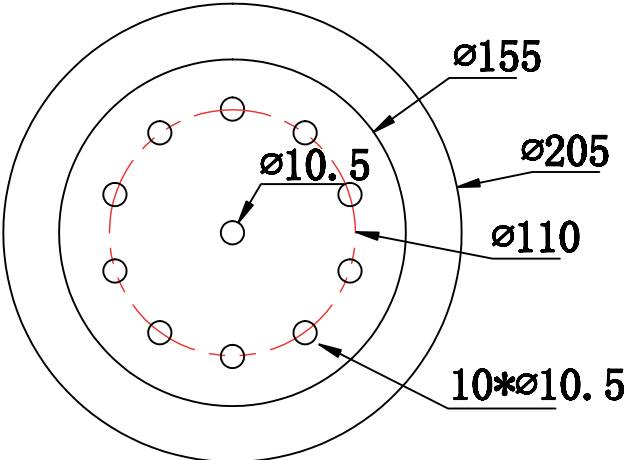

# Instruction

Series: Dakota  
Model: T455-10-BASE

**MAYTONI**  
DECORATIVE LIGHTING

[www.maytoni.de](http://www.maytoni.de)