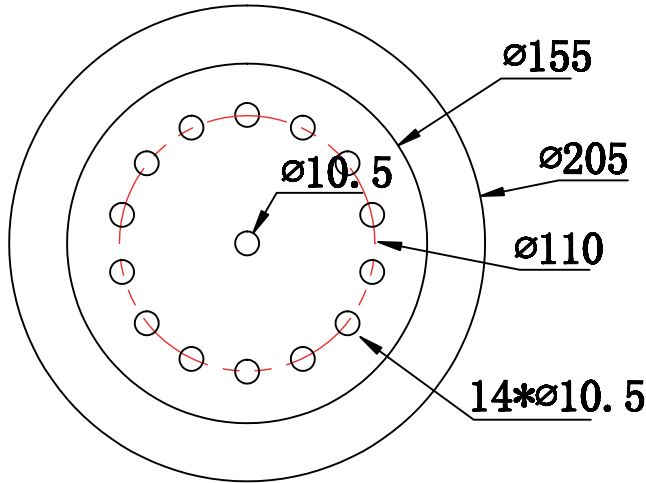

# Instruction

Series: Dakota  
Model: T455-14-BASE

**MAYTONI**  
DECORATIVE LIGHTING

[www.maytoni.de](http://www.maytoni.de)