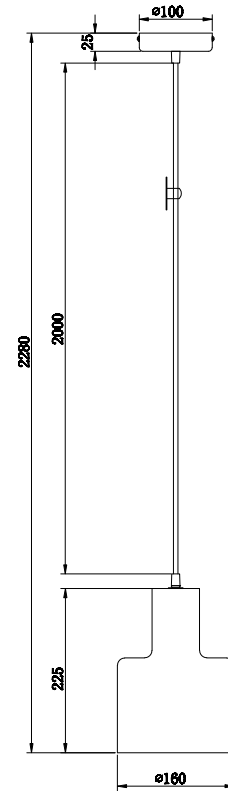

Instruction

T439-PL-01-GR

1 x E27 (60W)

Model: T439-PL-01-GR
Collection: Loft
Series: Broni

Pendant Lamps