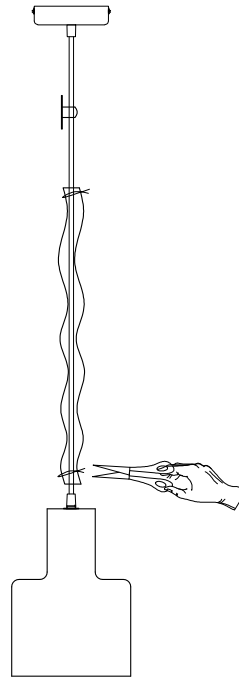

Instruction

T439-PL-01-GR

1 x E27 (60W)

Model: T439-PL-01-GR
Collection: Loft
Series: Broni

Pendant Lamps