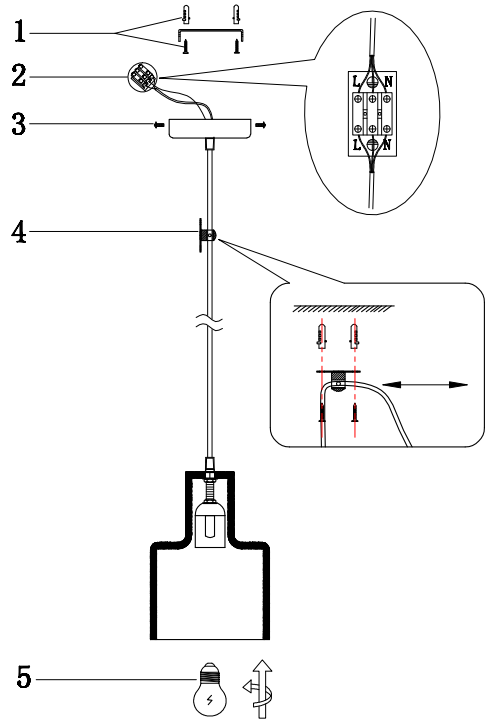

Instruction

T439-PL-01-GR

1 x E27 (60W)

Model: T439-PL-01-GR
Collection: Loft
Series: Broni

Pendant Lamps