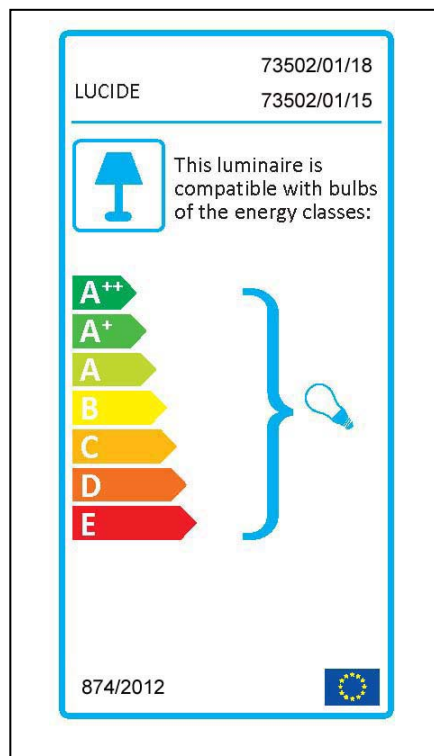

Von der Garantie ausgenommen: 1. Gebrochene Glasteile der Fassung werden nur innerhalb von 14 Tagen ab Kauf durch den Endkunden ersetzt. 2. Normaler Verschleiß, Verfärbungen aufgrund des normalen Gebrauchs. 3. Beschädigungen aufgrund externer Ursachen wie Feuer, Wasser, unsachgemäße Nutzung/ Installation oder Wartung des Produkts.

Kunden müssen das defekte Produkt/Teil und den Originalkaufbeleg einsenden, um Garantieansprüche geltend zu machen.

Deklaracja gwarancji:

LucideNV gwarantuje, że dostarczone produkty będą wolne od defektów materiałowych oraz produkcyjnych przez okres 2 lat od daty zakupu przez użytkownika końcowego, jeżeli urządzenie jest zainstalowane i prawidłowo utrzymywane zgodnie z instrukcją obsługi.

Wyłączenie z gwarancji: 1. Rozbite szkło zostanie wymienione tylko do 14 dni od momentu zakupu przez użytkownika końcowego. 2. Normalne zużycie, utrata koloru w wyniku normalnego użytkowania. 3. Uszkodzenie spowodowane czynnikami zewnętrznymi takimi, jak ogień, woda, nieprawidłowe używanie/ instalacja lub utrzymywanie produktu.

W celu uzyskania gwarancji klient musi zwrócić uszkodzony przedmiot oraz oryginalny dowód zakupu.

Other languages of the manual and further explanations can be found on our website.