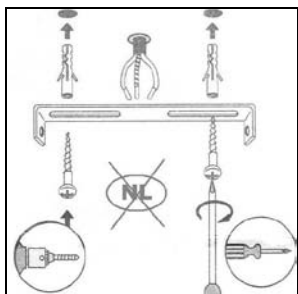

LUCIDE

Item number: 73502/01/15; 73502/01/18

Technical details

Materials used:	Metal
Color:	Iron Grey/Natural Iron
Dimmable and how is fixture dimmable	
Size:	Height: 25 cm
	Length: 25 cm
	Width: 25 cm
	Net weight: 1.7 kgs
Power requirements:	220-240~50 Hz
Bulb type and maximum wattage:	E27Max 60W
Number of bulbs:	1XE27
IP degree:	IP20