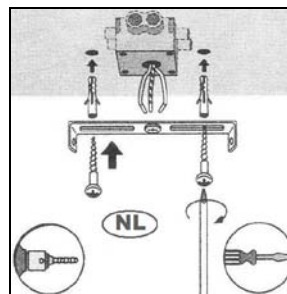

LUCIDE

Item number: 73502/01/15; 73502/01/18

Technical details

Materials used:	Metal
Color:	Iron Grey/Natural Iron
Dimmable and how is fixture dimmable	
Size:	Height: 25 cm
	Length: 25 cm
	Width: 25 cm
	Net weight: 1.7 kgs
Power requirements:	220-240~50 Hz
Bulb type and maximum wattage:	E27Max 60W
Number of bulbs:	1XE27
IP degree:	IP20