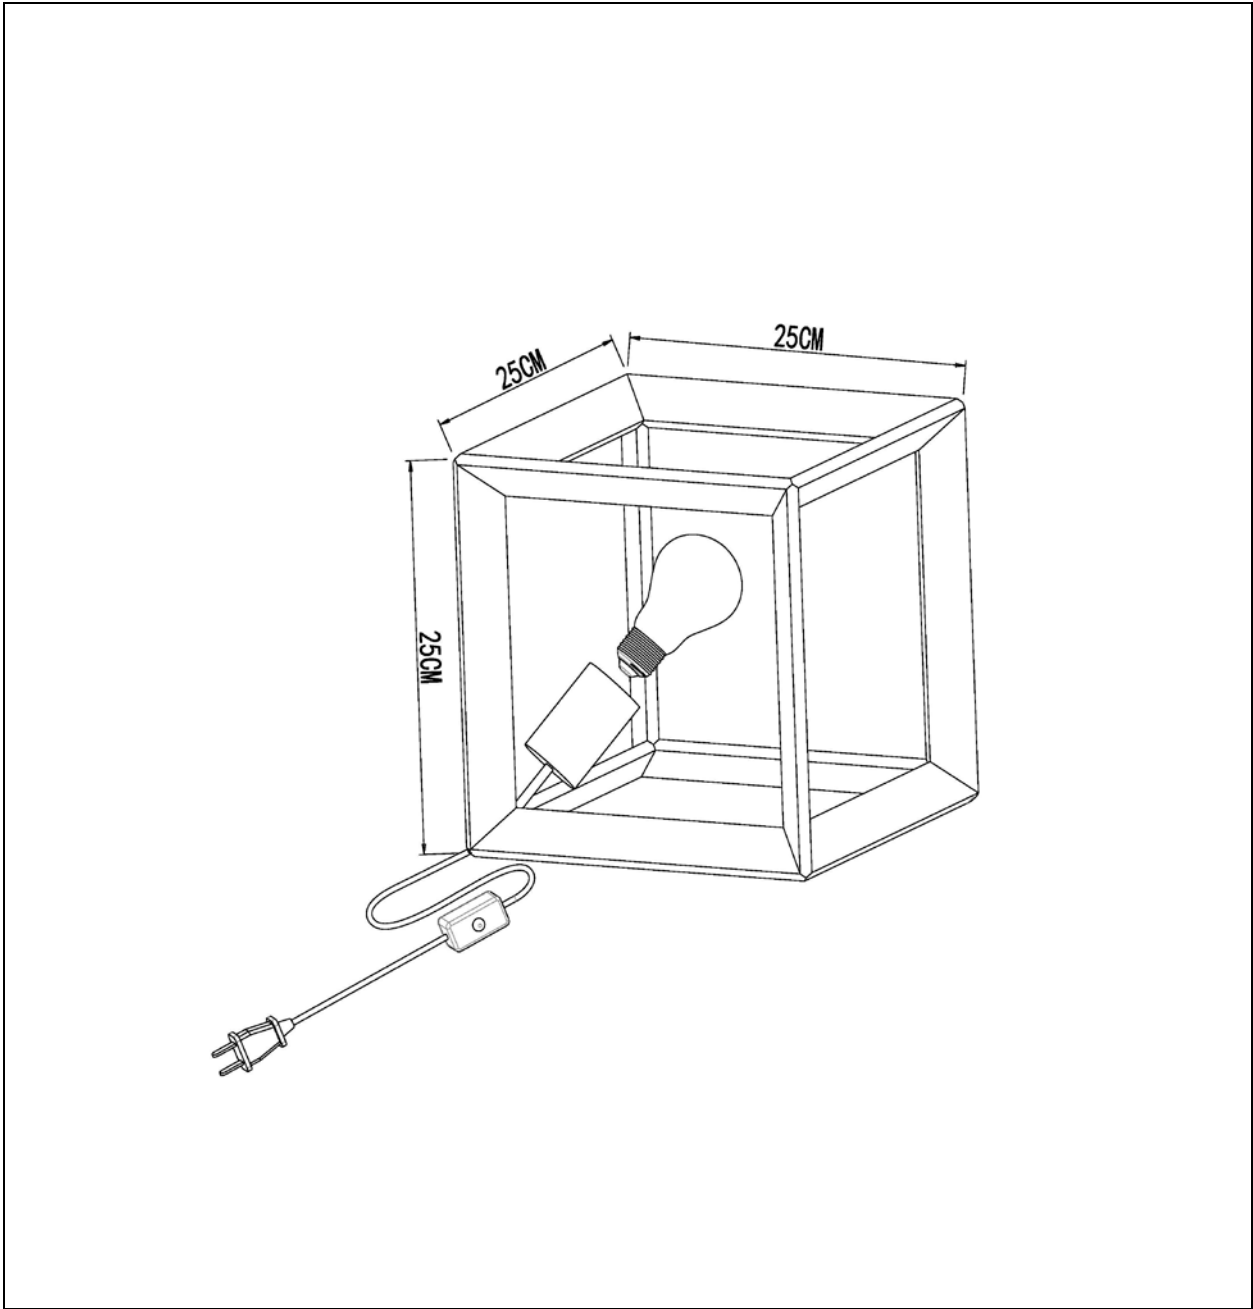

LUCIDE

Item number: 73502/01/15; 73502/01/18

Technical details

Materials used:	Metal
Color:	Iron Grey/Natural Iron
Dimmable and how is fixture dimmable	
Size:	Height: 25 cm
	Length: 25 cm
	Width: 25 cm
	Net weight: 1.7 kgs
Power requirements:	220-240~50 Hz
Bulb type and maximum wattage:	E27Max 60W
Number of bulbs:	1XE27
IP degree:	IP20