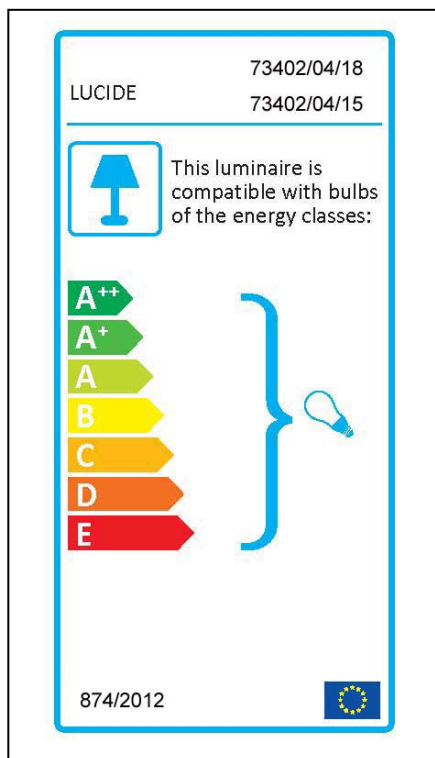

Von der Garantie ausgenommen: 1. Gebrochene Glasteile der Fassung werden nur innerhalb von 14 Tagen ab Kauf durch den Endkunden ersetzt. 2. Normaler Verschleiß, Verfärbungen aufgrund des normalen Gebrauchs. 3. Beschädigungen aufgrund externer Ursachen wie Feuer, Wasser, unsachgemäße Nutzung/ Installation oder Wartung des Produkts.

Kunden müssen das defekte Produkt/Teil und den Originalkaufbeleg einsenden, um Garantieansprüche geltend zu machen.

Deklaracja gwarancji:

LucideNV gwarantuje, że dostarczone produkty będą wolne od defektów materiałowych oraz produkcyjnych przez okres 2 lat od daty zakupu przez użytkownika końcowego, jeżeli urządzenie jest zainstalowane i prawidłowo utrzymywane zgodnie z instrukcją obsługi.

Wyłączenie z gwarancji: 1. Rozbite szkło zostanie wymienione tylko do 14 dni od momentu zakupu przez użytkownika końcowego. 2. Normalne zużycie, utrata koloru w wyniku normalnego użytkowania. 3. Uszkodzenie spowodowane czynnikami zewnętrznymi takimi, jak ogień, woda, nieprawidłowe używanie/ instalacja lub utrzymywanie produktu.

W celu uzyskania gwarancji klient musi zwrócić uszkodzony przedmiot oraz oryginalny dowód zakupu.

Other languages of the manual and further explanations can be found on our website.