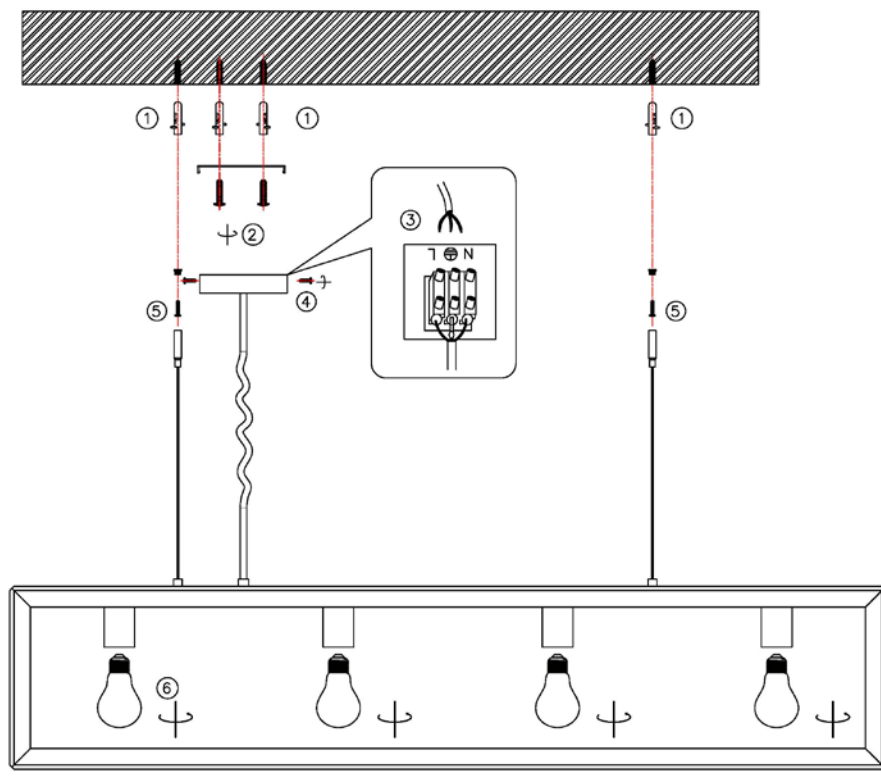

## Technical details

Materials used:	Metal
Color:	Iron Grey/Natural Iron
Dimmable and how is fixture dimmable	
Size:	Height: 155 cm
	Length: 120 cm
	Width: 15 cm
	Net weight: 5.0 kgs
Power requirements:	220-240~50 Hz
Bulb type and maximum wattage:	E27Max 60W
Number of bulbs:	4XE27
IP degree:	IP20