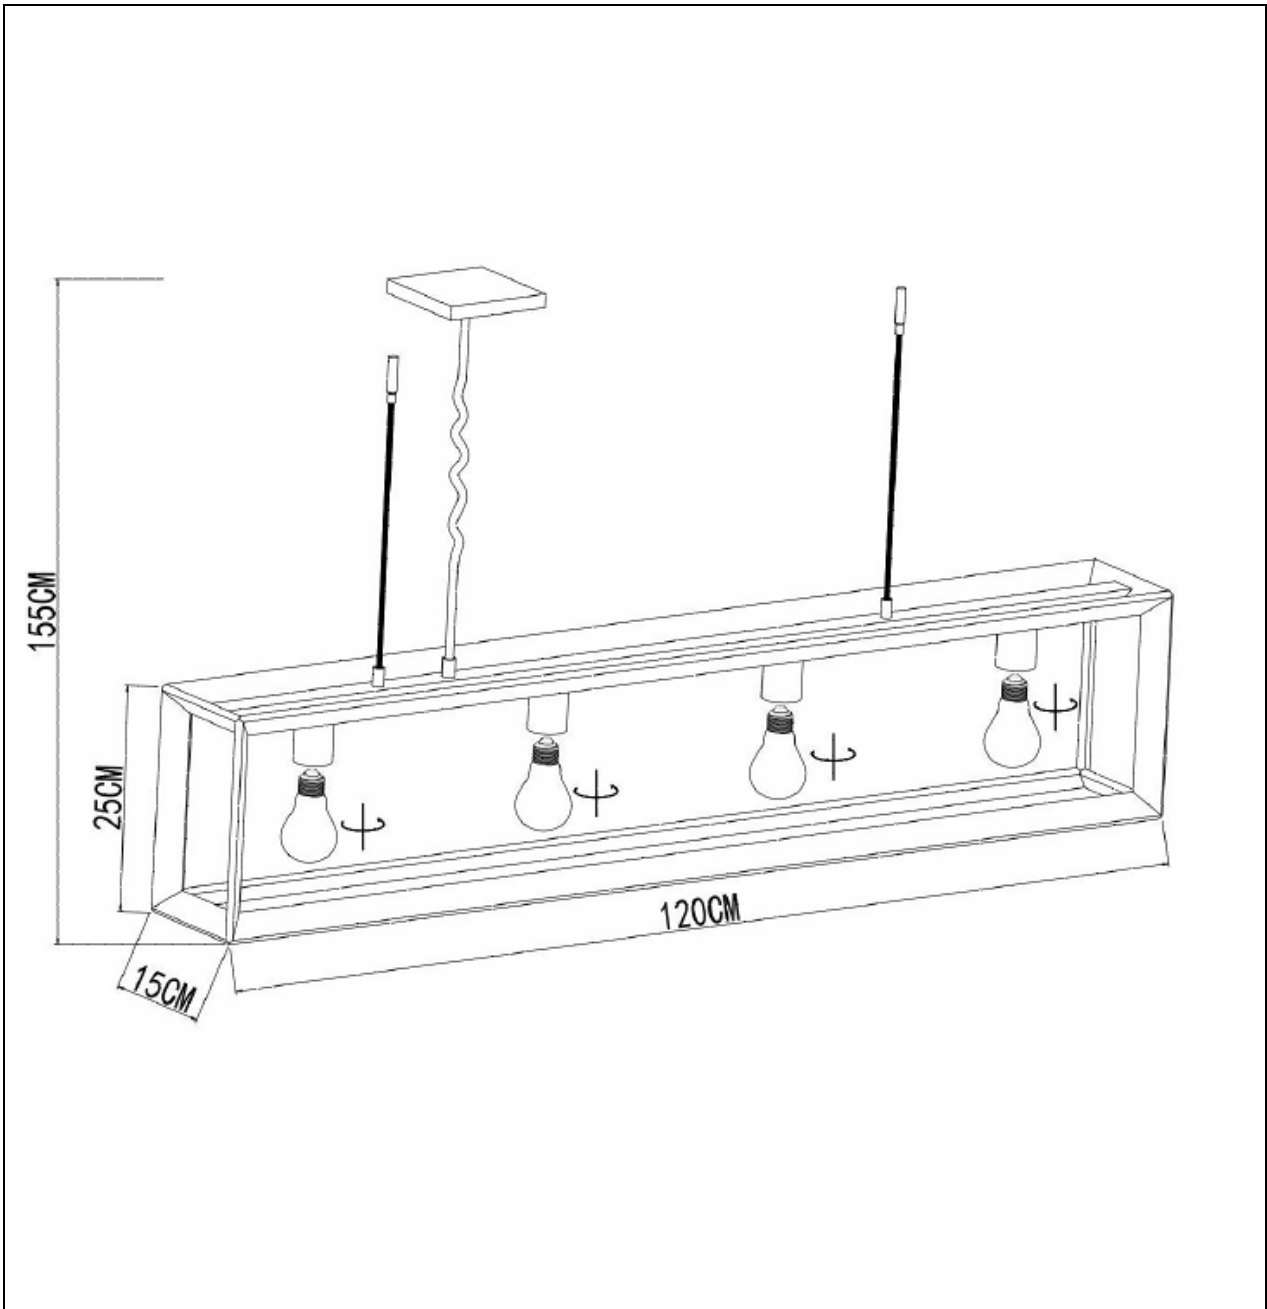

LUCIDE

Item number: 73402/04/15; 73402/04/18

Technical details

Materials used:	Metal
Color:	Iron Grey/Natural Iron
Dimmable and how is fixture dimmable	
Size:	Height: 155 cm
	Length: 120 cm
	Width: 15 cm
	Net weight: 5.0 kgs
Power requirements:	220-240~50 Hz
Bulb type and maximum wattage:	E27Max 60W
Number of bulbs:	4XE27
IP degree:	IP20