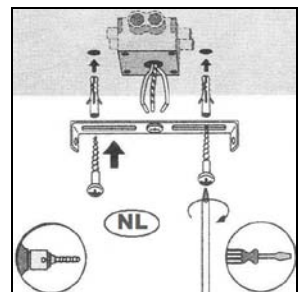

## Technical details

Materials used:	Metal
Color:	Iron Grey/Natural Iron
Dimmable and how is fixture dimmable	
Size:	Height: 155 cm
	Length: 120 cm
	Width: 15 cm
	Net weight: 5.0 kgs
Power requirements:	220-240~50 Hz
Bulb type and maximum wattage:	E27Max 60W
Number of bulbs:	4XE27
IP degree:	IP20