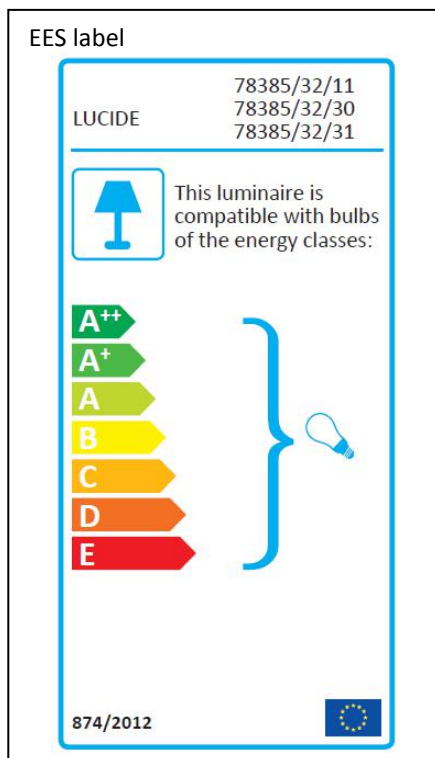

Von der Garantie ausgenommen: 1. Gebrochene Glasteile der Fassung werden nur innerhalb von 14 Tagen ab Kauf durch den Endkunden ersetzt. 2. Normaler Verschleiß, Verfärbungen aufgrund des normalen Gebrauchs. 3. Beschädigungen aufgrund externer Ursachen wie Feuer, Wasser, unsachgemäße Nutzung/ Installation oder Wartung des Produkts.

Kunden müssen das defekte Produkt/Teil und den Originalkaufbeleg einsenden, um Garantieansprüche geltend zu machen.

Deklaracja gwarancji:

LucideNV gwarantuje, że dostarczone produkty będą wolne od defektów materiałowych oraz produkcyjnych przez okres 2 lat od daty zakupu przez użytkownika końcowego, jeżeli urządzenie jest zainstalowane i prawidłowo utrzymywane zgodnie z instrukcją obsługi.

Wyłączenie z gwarancji: 1. Rozbite szkło zostanie wymienione tylko do 14 dni od momentu zakupu przez użytkownika końcowego. 2. Normalne zużycie, utrata koloru w wyniku normalnego użytkowania. 3. Uszkodzenie spowodowane czynnikami zewnętrznymi takimi, jak ogień, woda, nieprawidłowe używanie/ instalacja lub utrzymywanie produktu.

W celu uzyskania gwarancji klient musi zwrócić uszkodzony przedmiot oraz oryginalny dowód zakupu.

Other languages of the manual and further explanations can be found on our website.