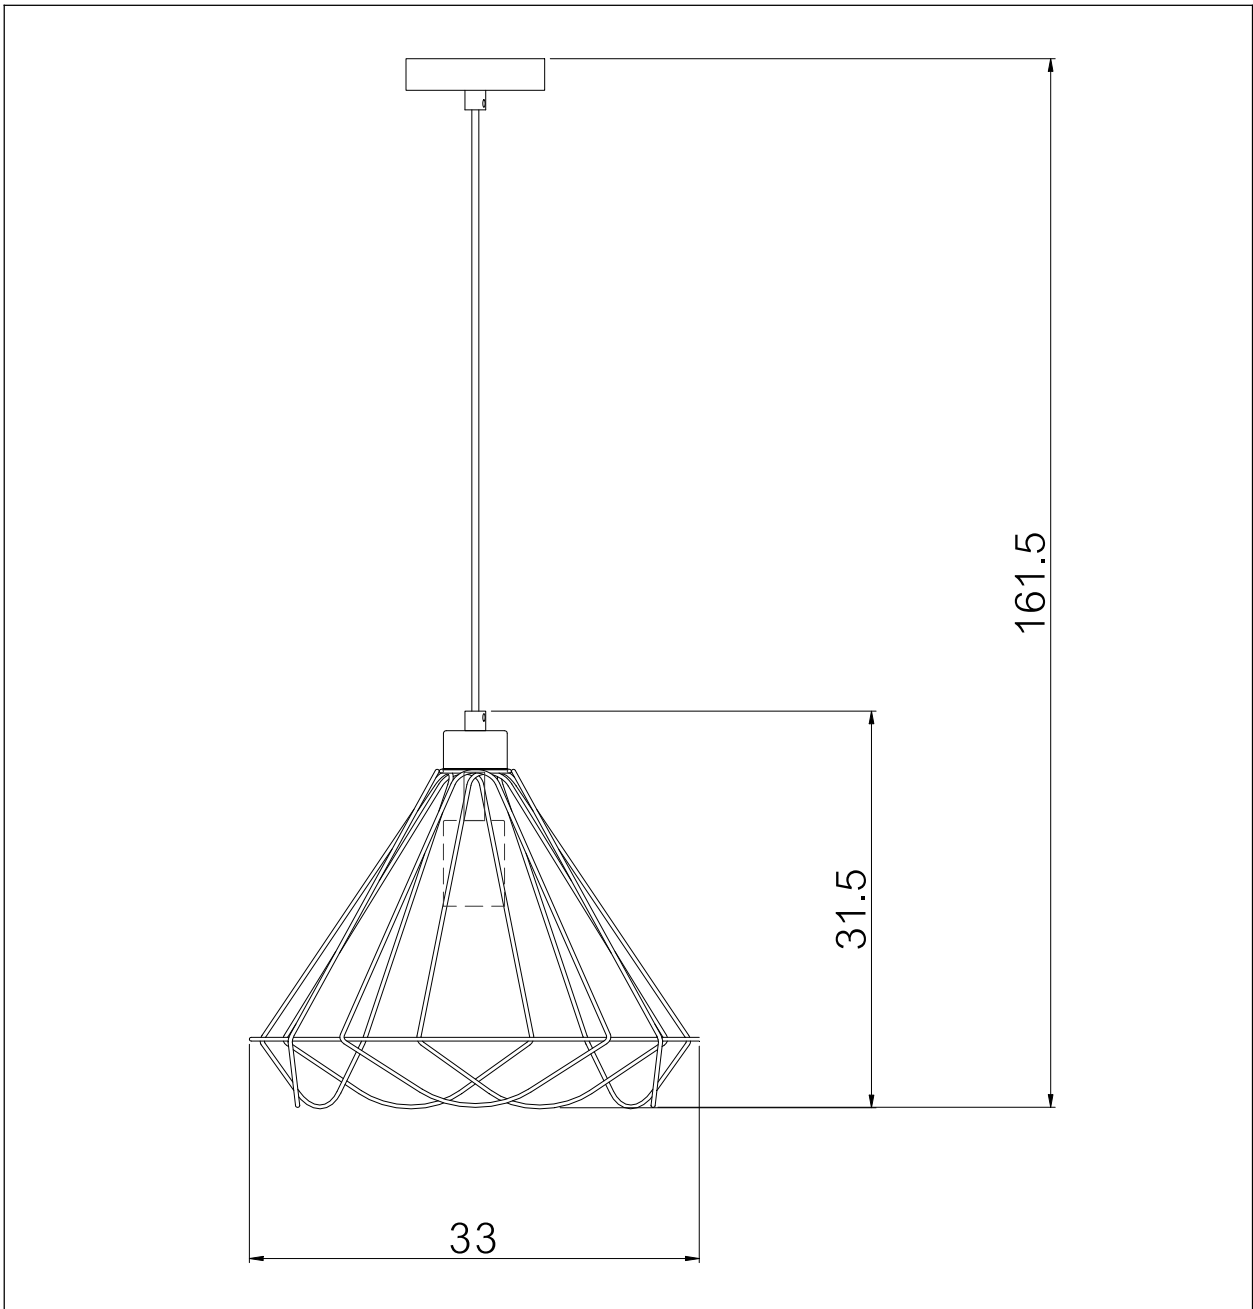

LUCIDE

Item number: 78385/32/11
 78385/32/30
 78385/32/31

Technical details

Materials used:	Metal
Color:	Chrome/black/white
Dimmable and how is fixture dimmable	
Size:	Height: 161.5cm
	Length: 33cm
	Width: 33cm
	Net weight: 0.8kgs
Power requirements:	220-240V~50Hz
Bulb type and maximum wattage:	E27 Max 60W
Number of bulbs:	1XE27
IP degree:	IP20