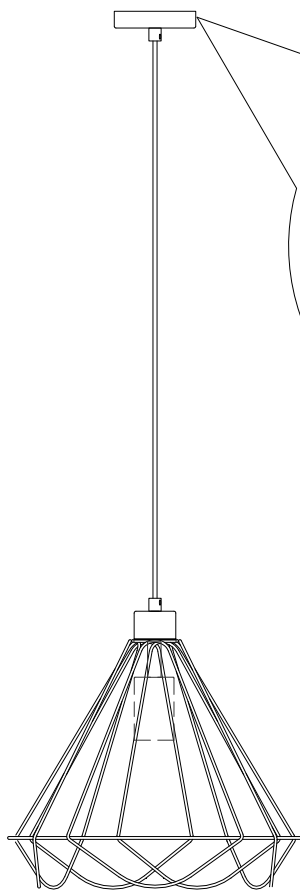

LUCIDE

Item number: 78385/32/11
 78385/32/30
 78385/32/31

Technical details

Materials used:	Metal
Color:	Chrome/black/white
Dimmable and how is fixture dimmable	
Size:	Height: 161.5cm
	Length: 33cm
	Width: 33cm
	Net weight: 0.8kgs
Power requirements:	220-240V~50Hz
Bulb type and maximum wattage:	E27 Max 60W
Number of bulbs:	1XE27
IP degree:	IP20