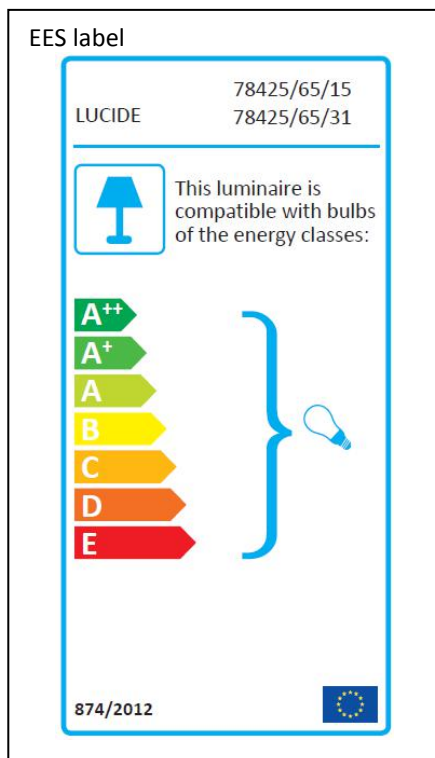

Von der Garantie ausgenommen: 1. Gebrochene Glasteile der Fassung werden nur innerhalb von 14 Tagen ab Kauf durch den Endkunden ersetzt. 2. Normaler Verschleiß, Verfärbungen aufgrund des normalen Gebrauchs. 3. Beschädigungen aufgrund externer Ursachen wie Feuer, Wasser, unsachgemäße Nutzung/ Installation oder Wartung des Produkts.

Kunden müssen das defekte Produkt/Teil und den Originalkaufbeleg einsenden, um Garantieansprüche geltend zu machen.

Deklaracja gwarancji:

LucideNV gwarantuje, że dostarczone produkty będą wolne od defektów materiałowych oraz produkcyjnych przez okres 2 lat od daty zakupu przez użytkownika końcowego, jeżeli urządzenie jest zainstalowane i prawidłowo utrzymywane zgodnie z instrukcją obsługi.

Wyłączenie z gwarancji: 1. Rozbite szkło zostanie wymienione tylko do 14 dni od momentu zakupu przez użytkownika końcowego. 2. Normalne zużycie, utrata koloru w wyniku normalnego użytkowania. 3. Uszkodzenie spowodowane czynnikami zewnętrznymi takimi, jak ogień, woda, nieprawidłowe używanie/ instalacja lub utrzymywanie produktu.

W celu uzyskania gwarancji klient musi zwrócić uszkodzony przedmiot oraz oryginalny dowód zakupu.

Other languages of the manual and further explanations can be found on our website.