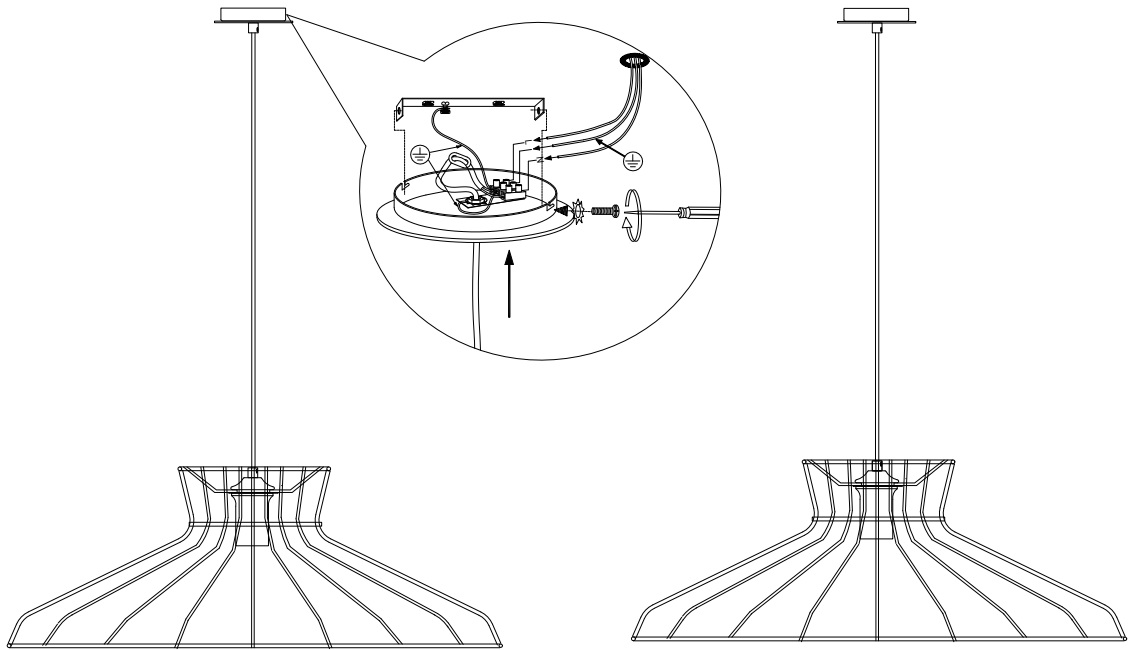

## Technical details

Materials used:	Metal
Color:	Iron grey/white
Dimmable and how is fixture dimmable	
Size:	Height: 154cm
	Length: 65cm
	Width: 65cm
	Net weight: 2.27kgs
Power requirements:	220-240V~50Hz
Bulb type and maximum wattage:	E27 Max 60W
Number of bulbs:	1XE27
IP degree:	IP20