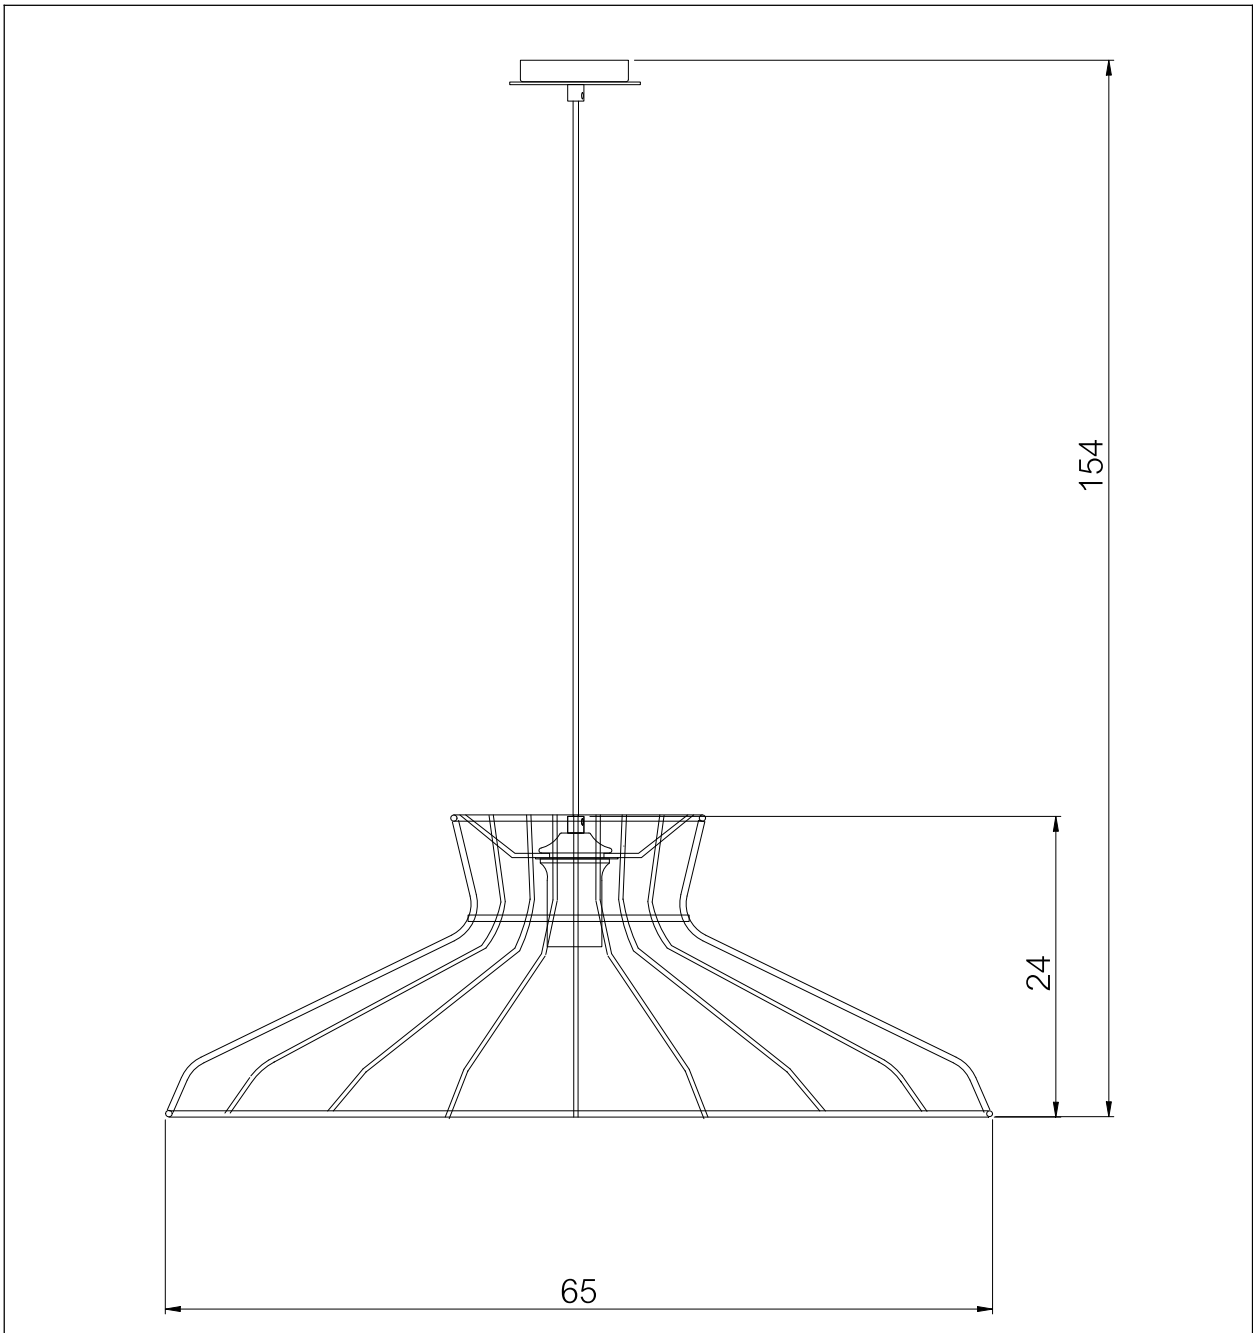

# LUCIDE

Item number: 78425/65/15  
78425/65/31

## Technical details

Materials used:	Metal
Color:	Iron grey/white
Dimmable and how is fixture dimmable	
Size:	Height: 154cm
	Length: 65cm
	Width: 65cm
	Net weight: 2.27kgs
Power requirements:	220-240V~50Hz
Bulb type and maximum wattage:	E27 Max 60W
Number of bulbs:	1XE27
IP degree:	IP20