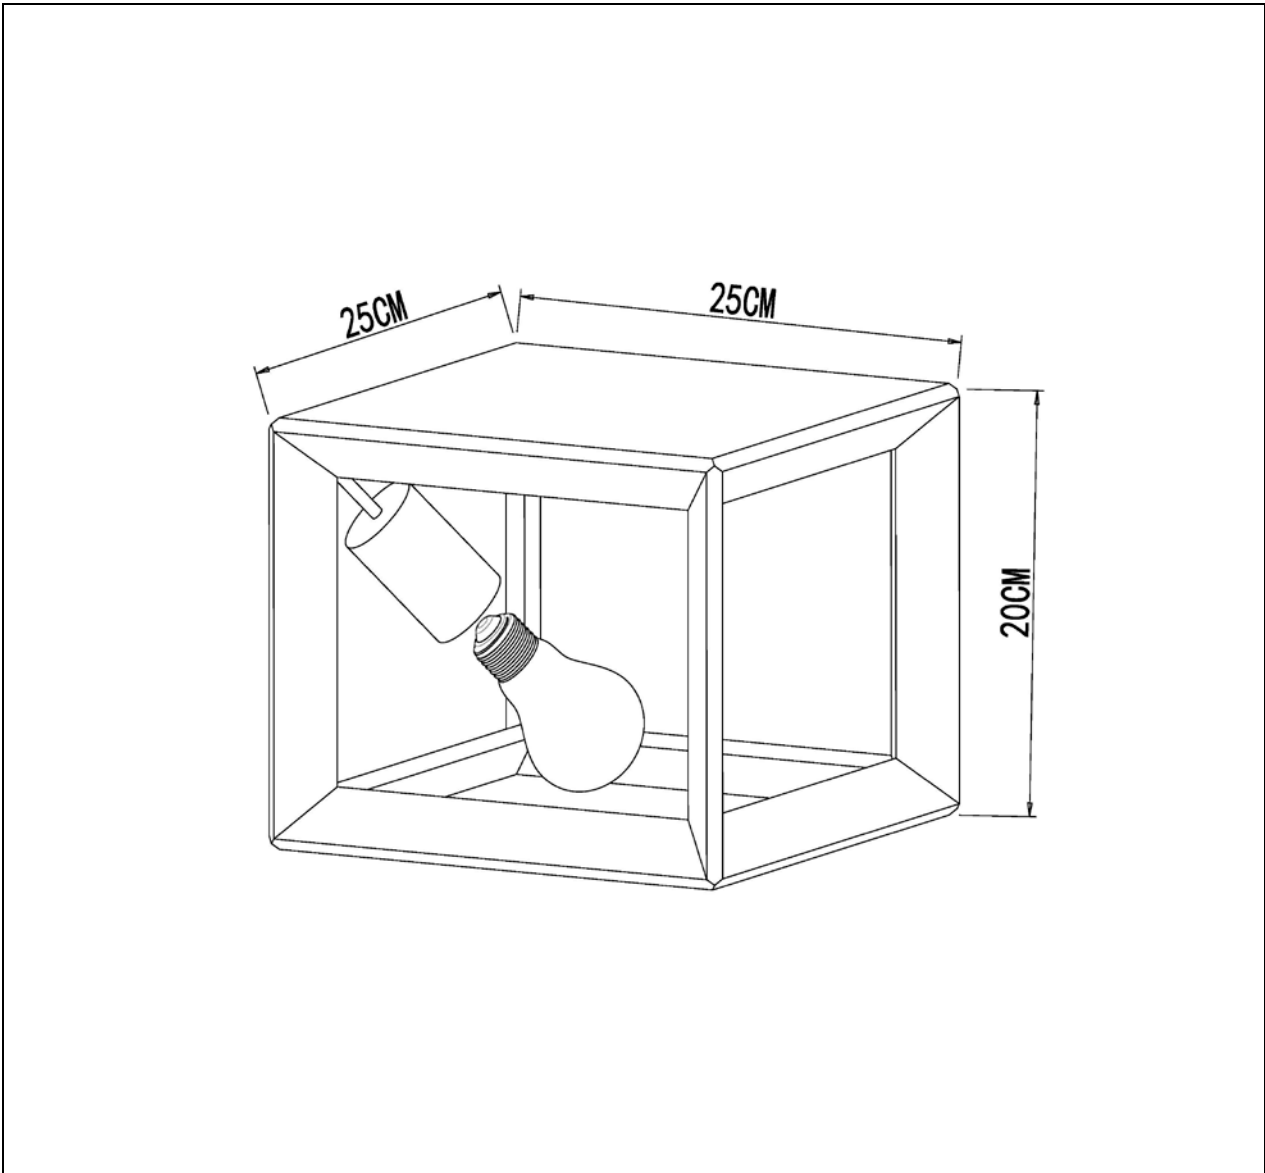

LUCIDE

Item number: 73102/01/15; 73102/01/18

Technical details

Materials used:	Metal
Color:	Iron Grey/Natural Iron
Dimmable and how is fixture dimmable	
Size:	Height: 20 cm
	Length: 25 cm
	Width: 25 cm
	Net weight: 2.0 kgs
Power requirements:	220-240~50 Hz
Bulb type and maximum wattage:	E27Max 60W
Number of bulbs:	1XE27
IP degree:	IP20