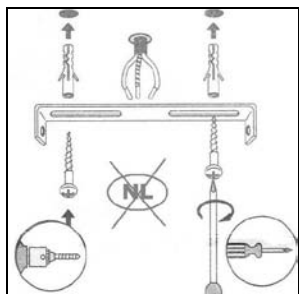

## Technical details

Materials used:	Metal
Color:	Iron Grey/Natural Iron
Dimmable and how is fixture dimmable	
Size:	Height: 20 cm
	Length: 25 cm
	Width: 25 cm
	Net weight: 2.0 kgs
Power requirements:	220-240~50 Hz
Bulb type and maximum wattage:	E27Max 60W
Number of bulbs:	1XE27
IP degree:	IP20