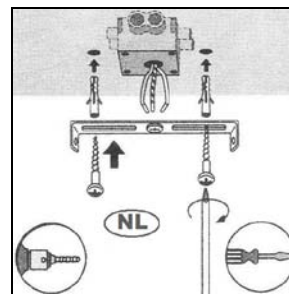

## Technical details

Materials used:	Metal
Color:	Iron Grey/Natural Iron
Dimmable and how is fixture dimmable	
Size:	Height: 20 cm
	Length: 25 cm
	Width: 25 cm
	Net weight: 2.0 kgs
Power requirements:	220-240~50 Hz
Bulb type and maximum wattage:	E27Max 60W
Number of bulbs:	1XE27
IP degree:	IP20