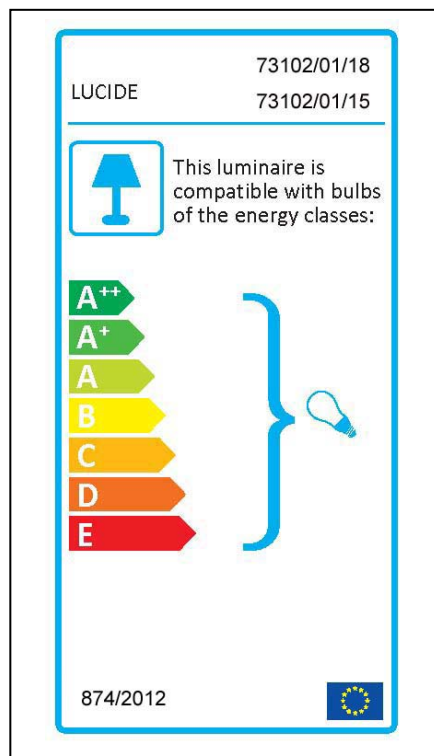

Von der Garantie ausgenommen: 1. Gebrochene Glasteile der Fassung werden nur innerhalb von 14 Tagen ab Kauf durch den Endkunden ersetzt. 2. Normaler Verschleiß, Verfärbungen aufgrund des normalen Gebrauchs. 3. Beschädigungen aufgrund externer Ursachen wie Feuer, Wasser, unsachgemäße Nutzung/ Installation oder Wartung des Produkts.

Kunden müssen das defekte Produkt/Teil und den Originalkaufbeleg einsenden, um Garantieansprüche geltend zu machen.

Deklaracja gwarancji:

LucideNV gwarantuje, że dostarczone produkty będą wolne od defektów materiałowych oraz produkcyjnych przez okres 2 lat od daty zakupu przez użytkownika końcowego, jeżeli urządzenie jest zainstalowane i prawidłowo utrzymywane zgodnie z instrukcją obsługi.

Wyłączenie z gwarancji: 1. Rozbite szkło zostanie wymienione tylko do 14 dni od momentu zakupu przez użytkownika końcowego. 2. Normalne zużycie, utrata koloru w wyniku normalnego użytkowania. 3. Uszkodzenie spowodowane czynnikami zewnętrznymi takimi, jak ogień, woda, nieprawidłowe używanie/ instalacja lub utrzymywanie produktu.

W celu uzyskania gwarancji klient musi zwrócić uszkodzony przedmiot oraz oryginalny dowód zakupu.

Other languages of the manual and further explanations can be found on our website.