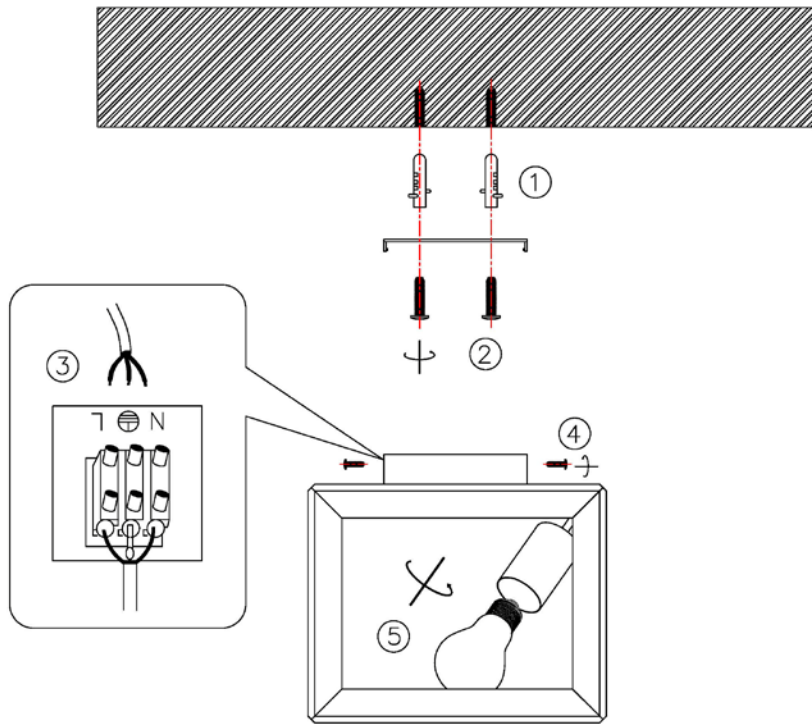

## Technical details

Materials used:	Metal
Color:	Iron Grey/Natural Iron
Dimmable and how is fixture dimmable	
Size:	Height: 20 cm
	Length: 25 cm
	Width: 25 cm
	Net weight: 2.0 kgs
Power requirements:	220-240~50 Hz
Bulb type and maximum wattage:	E27Max 60W
Number of bulbs:	1XE27
IP degree:	IP20