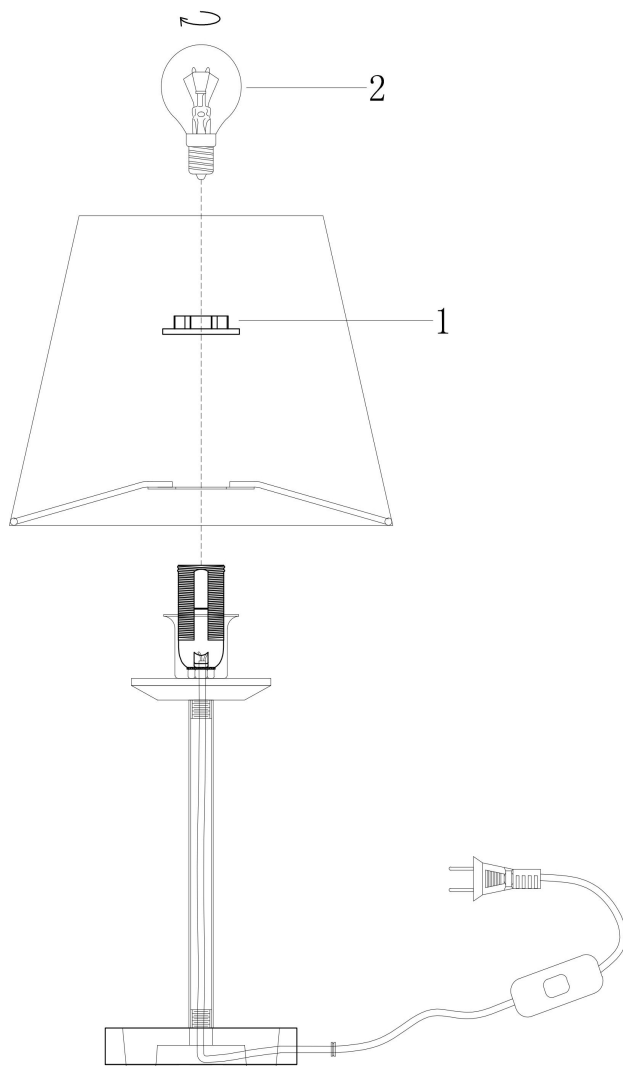

FREYA
TRADITION OF QUALITY

Instruction

FR1006TL-01N

1xE14 40W

Model: FR1006TL-01N
Collection: Crystal

 Table Lamps