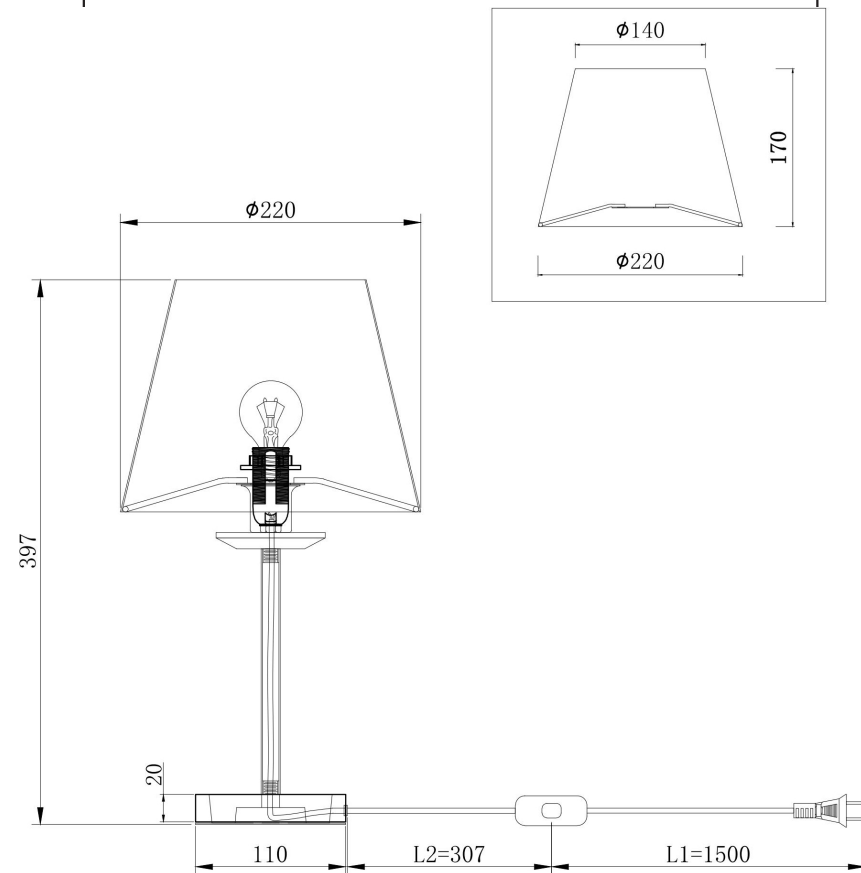

FREYA
TRADITION OF QUALITY

Instruction

FR1006TL-01N

1xE14 40W

Model: FR1006TL-01N
Collection: Crystal

 Table Lamps