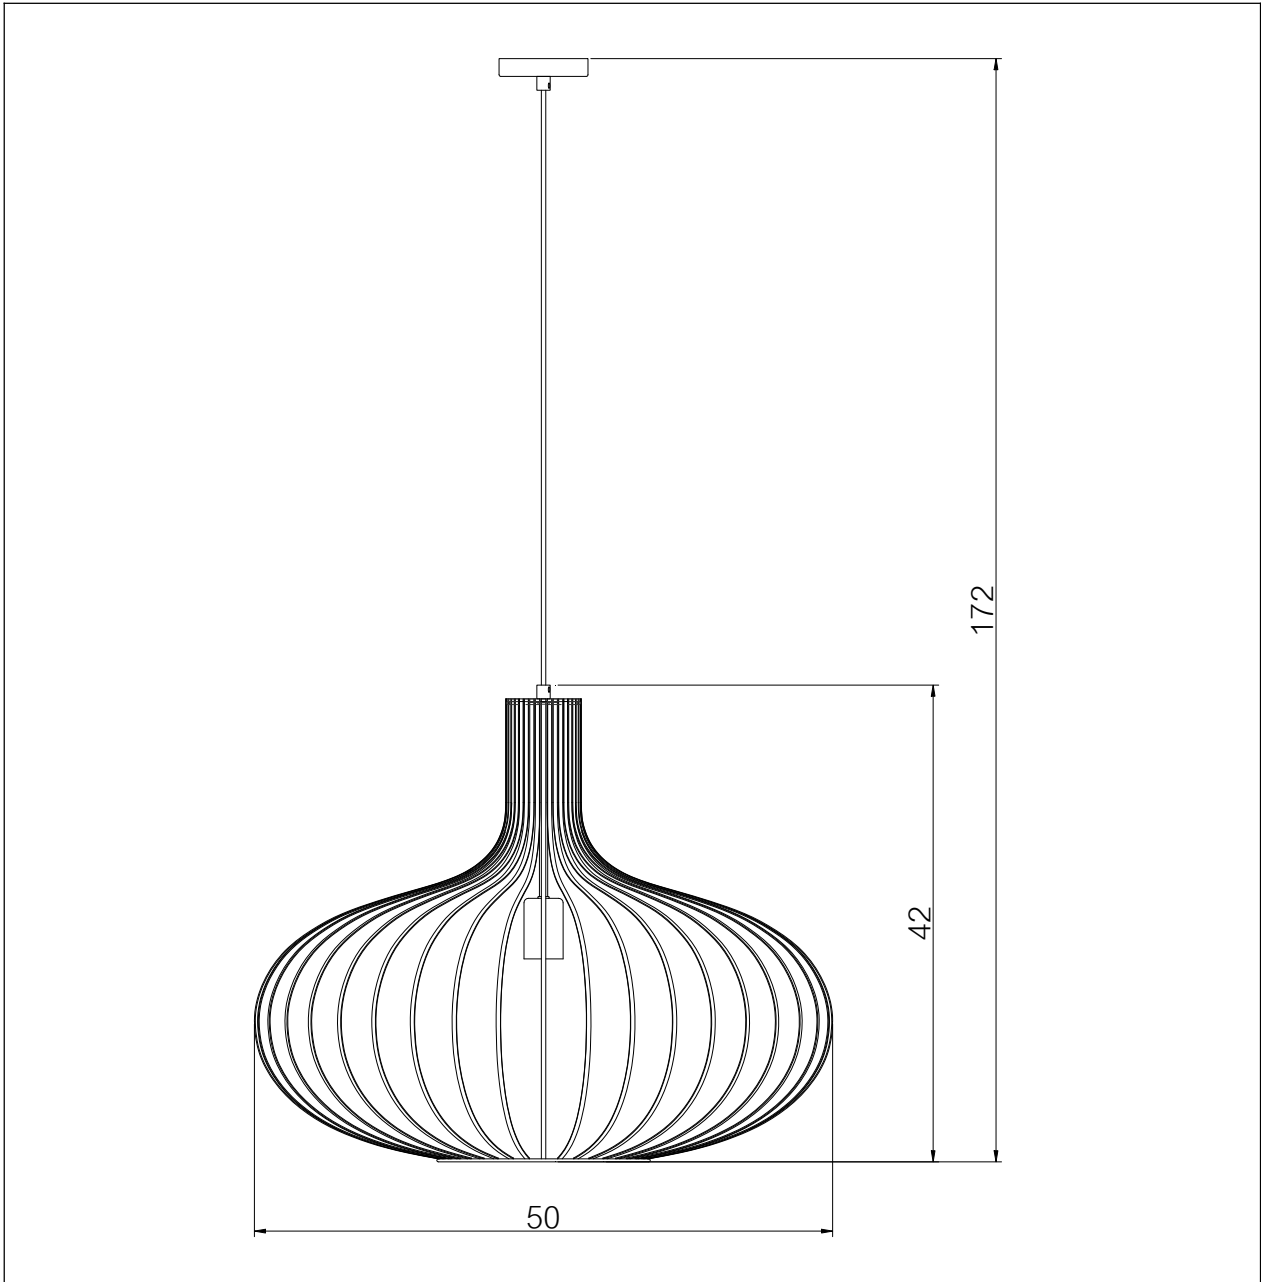

# LUCIDE

Item number: 78374/50/17  
 78374/50/30  
 78374/50/31  
 78374/50/36

## Technical details

Materials used:	Metal
Color:	Antique copper/Sandy matt black /Sandy matt white/grey
Dimmable and how is fixture dimmable	
Size:	Height: 172cm
	Length: 50cm
	Width: 50cm
	Net weight: 1.68kgs
Power requirements:	220-240V~50Hz
Bulb type and maximum wattage:	E27 Max 60W
Number of bulbs:	1XE27
IP degree:	IP20