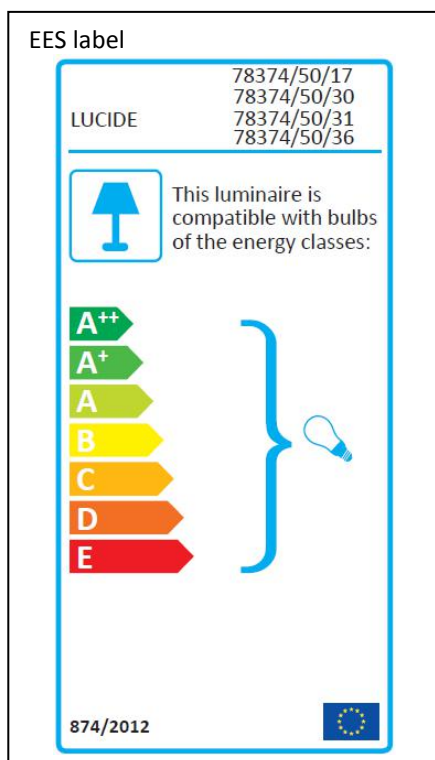

Von der Garantie ausgenommen: 1. Gebrochene Glasteile der Fassung werden nur innerhalb von 14 Tagen ab Kauf durch den Endkunden ersetzt. 2. Normaler Verschleiß, Verfärbungen aufgrund des normalen Gebrauchs. 3. Beschädigungen aufgrund externer Ursachen wie Feuer, Wasser, unsachgemäße Nutzung/ Installation oder Wartung des Produkts.

Kunden müssen das defekte Produkt/Teil und den Originalkaufbeleg einsenden, um Garantieansprüche geltend zu machen.

Deklaracja gwarancji:

LucideNV gwarantuje, że dostarczone produkty będą wolne od defektów materiałowych oraz produkcyjnych przez okres 2 lat od daty zakupu przez użytkownika końcowego, jeżeli urządzenie jest zainstalowane i prawidłowo utrzymywane zgodnie z instrukcją obsługi.

Wyłączenie z gwarancji: 1. Rozbite szkło zostanie wymienione tylko do 14 dni od momentu zakupu przez użytkownika końcowego. 2. Normalne zużycie, utrata koloru w wyniku normalnego użytkowania. 3. Uszkodzenie spowodowane czynnikami zewnętrznymi takimi, jak ogień, woda, nieprawidłowe używanie/ instalacja lub utrzymywanie produktu.

W celu uzyskania gwarancji klient musi zwrócić uszkodzony przedmiot oraz oryginalny dowód zakupu.

Other languages of the manual and further explanations can be found on our website.