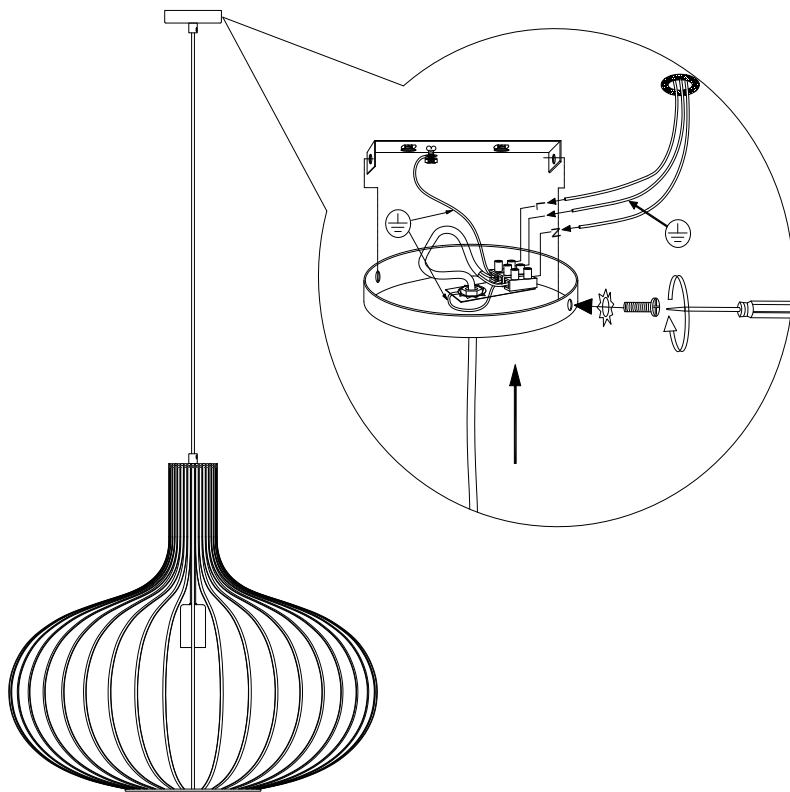

# LUCIDE

Item number: 78374/50/17  
 78374/50/30  
 78374/50/31  
 78374/50/36

## Technical details

Materials used:	Metal
Color:	Antique copper/Sandy matt black /Sandy matt white/grey
Dimmable and how is fixture dimmable	
Size:	Height: 172cm
	Length: 50cm
	Width: 50cm
	Net weight: 1.68kgs
Power requirements:	220-240V~50Hz
Bulb type and maximum wattage:	E27 Max 60W
Number of bulbs:	1XE27
IP degree:	IP20