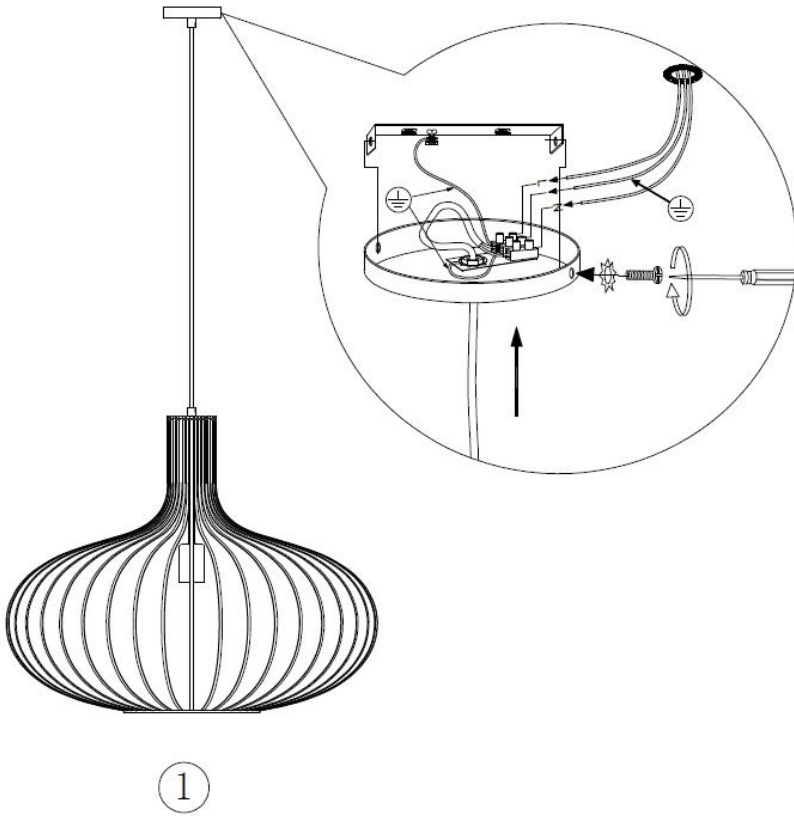

LUCIDE

Item number: 78374/65/17
 78374/65/30
 78374/65/31
 78374/65/36

Technical details

Materials used:	Metal
Color:	Antique copper/Sandy matt black /Sandy matt white/grey
Dimmable and how is fixture dimmable	
Size:	Height: 182cm
	Length: 65cm
	Width: 65cm
	Net weight: 2.2kgs
Power requirements:	220-240V~50Hz
Bulb type and maximum wattage:	E27 Max 60W
Number of bulbs:	1XE27
IP degree:	IP20