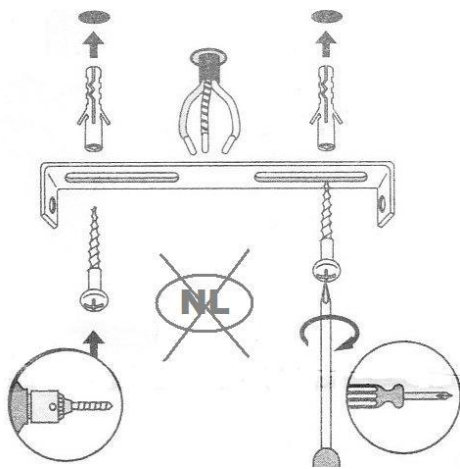

LUCIDE

Item number: 78374/65/17
 78374/65/30
 78374/65/31
 78374/65/36

Technical details

Materials used:	Metal
Color:	Antique copper/Sandy matt black /Sandy matt white/grey
Dimmable and how is fixture dimmable	
Size:	Height: 182cm
	Length: 65cm
	Width: 65cm
	Net weight: 2.2kgs
Power requirements:	220-240V~50Hz
Bulb type and maximum wattage:	E27 Max 60W
Number of bulbs:	1XE27
IP degree:	IP20