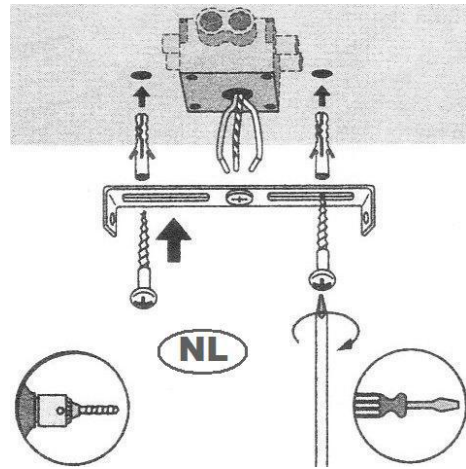

LUCIDE

Item number: 78374/65/17
 78374/65/30
 78374/65/31
 78374/65/36

Technical details

Materials used:	Metal
Color:	Antique copper/Sandy matt black /Sandy matt white/grey
Dimmable and how is fixture dimmable	
Size:	Height: 182cm
	Length: 65cm
	Width: 65cm
	Net weight: 2.2kgs
Power requirements:	220-240V~50Hz
Bulb type and maximum wattage:	E27 Max 60W
Number of bulbs:	1XE27
IP degree:	IP20