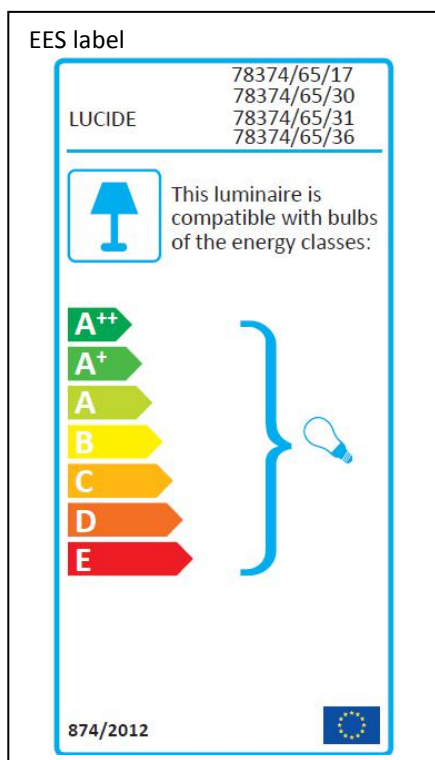

Von der Garantie ausgenommen: 1. Gebrochene Glasteile der Fassung werden nur innerhalb von 14 Tagen ab Kauf durch den Endkunden ersetzt. 2. Normaler Verschleiß, Verfärbungen aufgrund des normalen Gebrauchs. 3. Beschädigungen aufgrund externer Ursachen wie Feuer, Wasser, unsachgemäße Nutzung/ Installation oder Wartung des Produkts.

Kunden müssen das defekte Produkt/Teil und den Originalkaufbeleg einsenden, um Garantieansprüche geltend zu machen.

Deklaracja gwarancji:

LucideNV gwarantuje, że dostarczone produkty będą wolne od defektów materiałowych oraz produkcyjnych przez okres 2 lat od daty zakupu przez użytkownika końcowego, jeżeli urządzenie jest zainstalowane i prawidłowo utrzymywane zgodnie z instrukcją obsługi.

Wyłączenie z gwarancji: 1. Rozbite szkło zostanie wymienione tylko do 14 dni od momentu zakupu przez użytkownika końcowego. 2. Normalne zużycie, utrata koloru w wyniku normalnego użytkowania. 3. Uszkodzenie spowodowane czynnikami zewnętrznymi takimi, jak ogień, woda, nieprawidłowe używanie/ instalacja lub utrzymywanie produktu.

W celu uzyskania gwarancji klient musi zwrócić uszkodzony przedmiot oraz oryginalny dowód zakupu.

Other languages of the manual and further explanations can be found on our website.