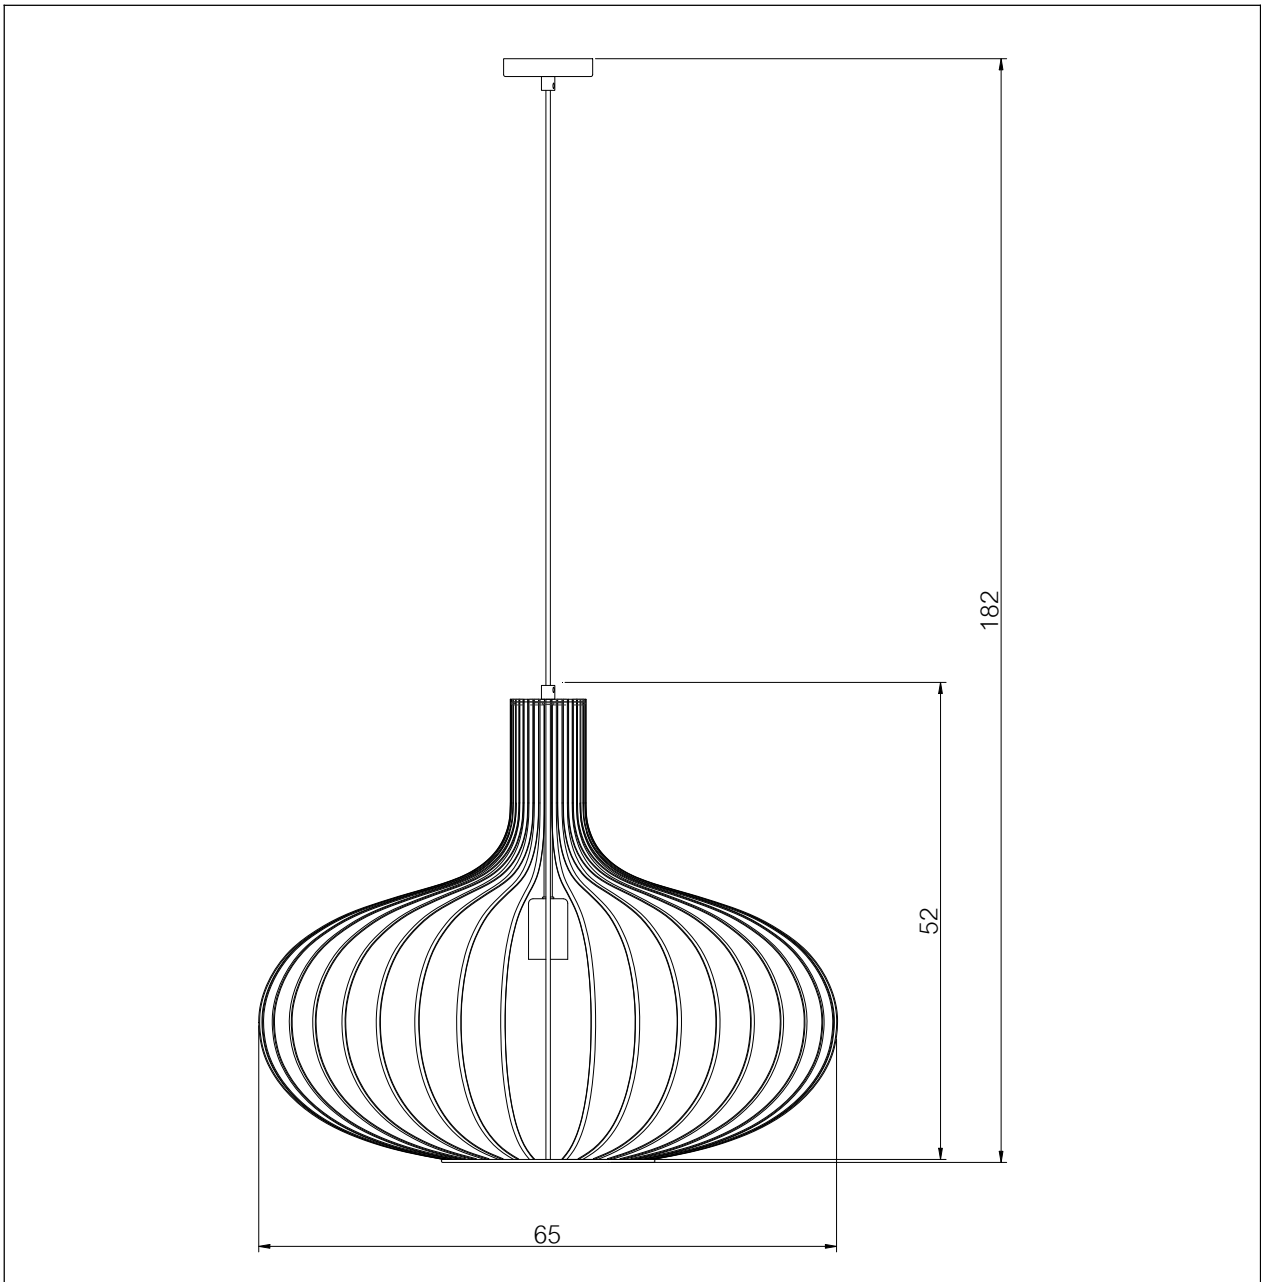

LUCIDE

Item number: 78374/65/17
 78374/65/30
 78374/65/31
 78374/65/36

Technical details

Materials used:	Metal
Color:	Antique copper/Sandy matt black /Sandy matt white/grey
Dimmable and how is fixture dimmable	
Size:	Height: 182cm
	Length: 65cm
	Width: 65cm
	Net weight: 2.2kgs
Power requirements:	220-240V~50Hz
Bulb type and maximum wattage:	E27 Max 60W
Number of bulbs:	1XE27
IP degree:	IP20