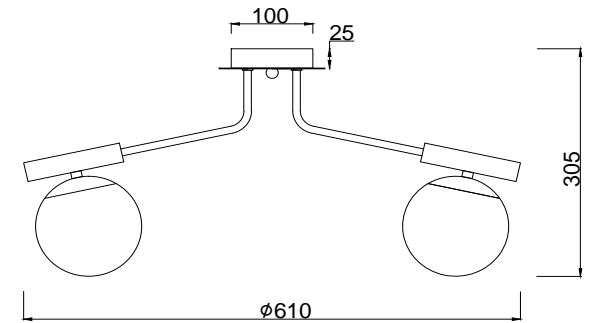

FREYA
TRADITION OF QUALITY

Instruction

FR5011CL-05B

5 x E14 (40W)

Model: FR5011CL-05B
Series: Paolina

Ceiling Lamps