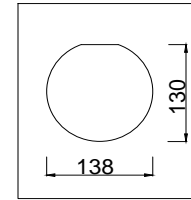

FREYA
TRADITION OF QUALITY

Instruction

FR5011CL-05B

5 x E14 (40W)

Model: FR5011CL-05B
Series: Paolina

Ceiling Lamps