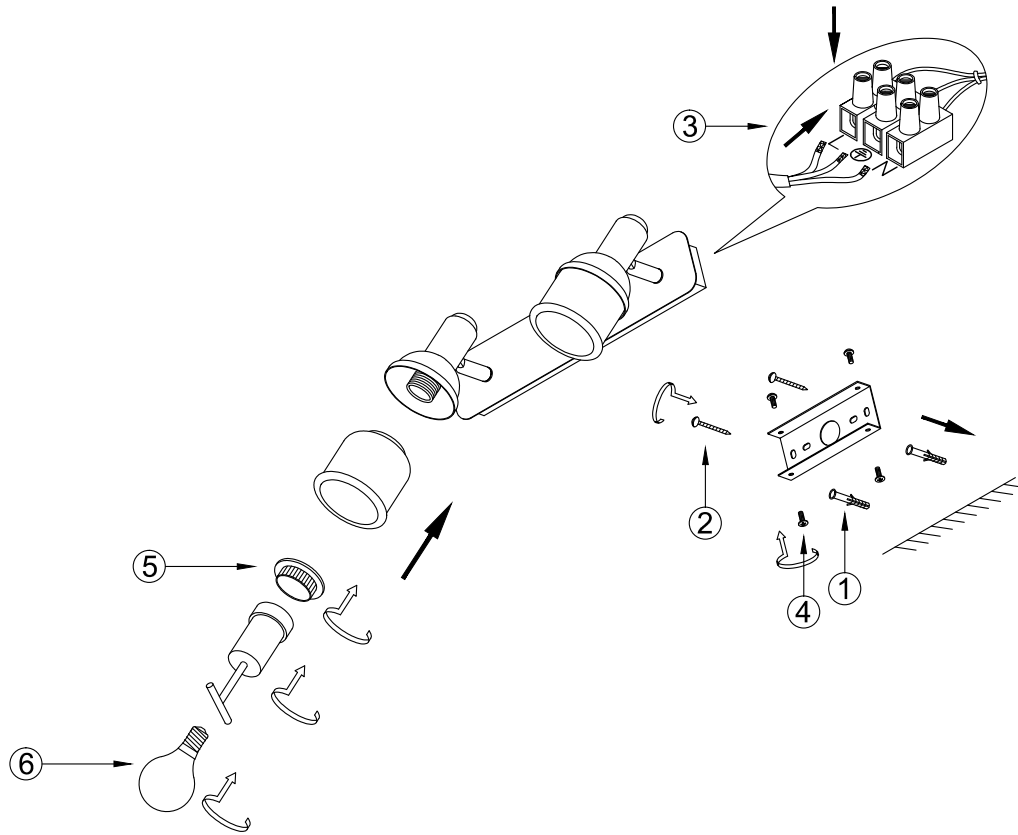

FREYA
TRADITION OF QUALITY

Instruction

FR7003WL-02BZ

2 x E14 (40W)

Model: FR7003WL-02BZ
Series: Arlette

Wall Lamps