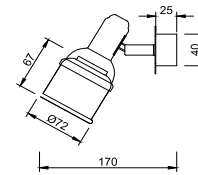

FREYA
TRADITION OF QUALITY

Instruction

FR7003WL-02BZ

2 x E14 (40W)

Model: FR7003WL-02BZ
Series: Arlette

Wall Lamps