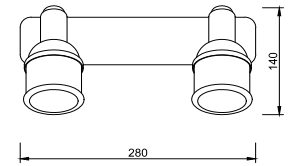

FREYA
TRADITION OF QUALITY

Instruction

FR7003WL-02BZ

2 x E14 (40W)

Model: FR7003WL-02BZ
Series: Arlette

Wall Lamps