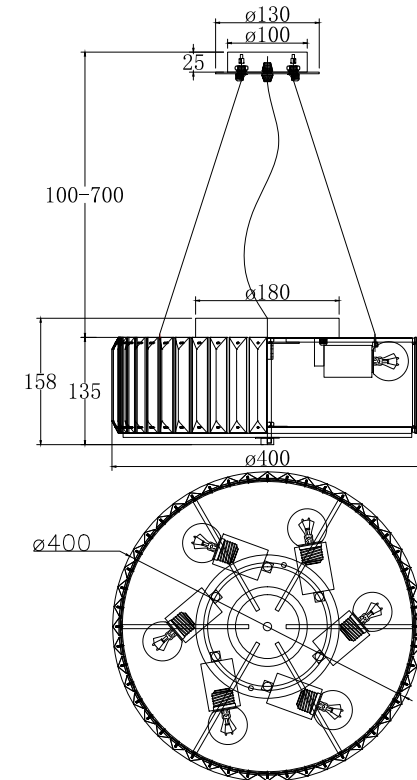

## MOD080CL-06CH

A=48

Gross Weight: 0 kg

Net Weight: 0 kg

Volume: 0 m3

Weight and Volume Margin of Error: ±10%

Color: Chrome

Material: Metal

6 x E27 (60W)

Model: MOD080CL-06CH

Collection: Modern

Series: New Series 080

Ceiling Lamps