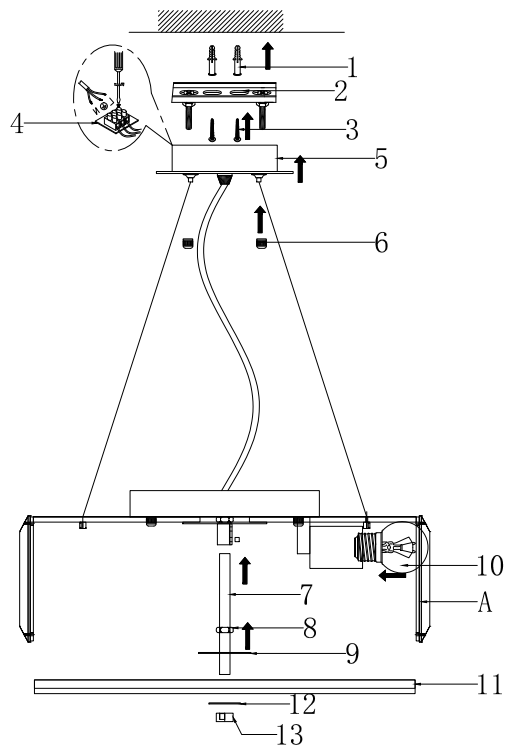

## MOD080CL-06CH

A=48

Gross Weight: 0 kg

Net Weight: 0 kg

Volume: 0 m3

Weight and Volume Margin of Error: ±10%

Color: Chrome

Material: Metal

6 x E27 (60W)

Model: MOD080CL-06CH

Collection: Modern

Series: New Series 080

Ceiling Lamps