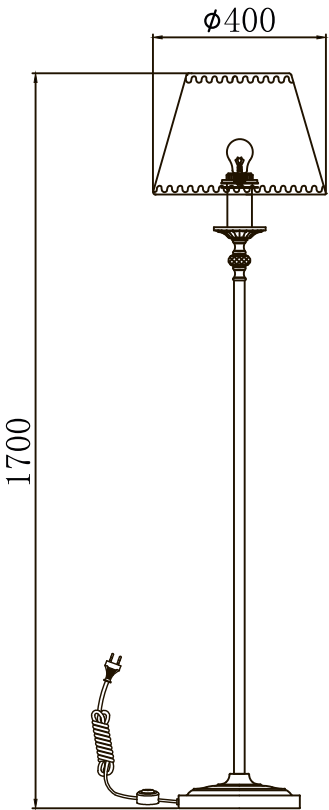

Instruction

Collection: Royal Classic
Series: Sofia
Model: RC093-FL-01-R
Floor Lamps

I - Floor Lamps

1 x E27 (40w)

MAYTONI
DECORATIVE LIGHTING
www.maytoni.de