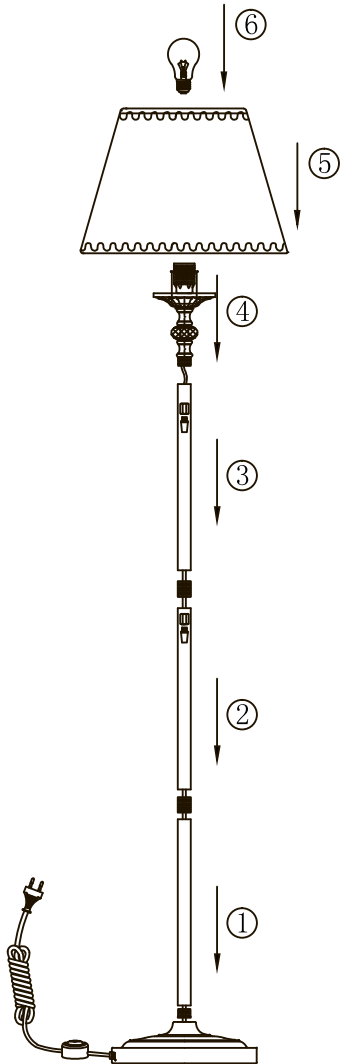

Instruction

Collection: Royal Classic
Series: Sofia
Model: RC093-FL-01-R
Floor Lamps

I - Floor Lamps

1 x E27 (40w)

MAYTONI
DECORATIVE LIGHTING
www.maytoni.de