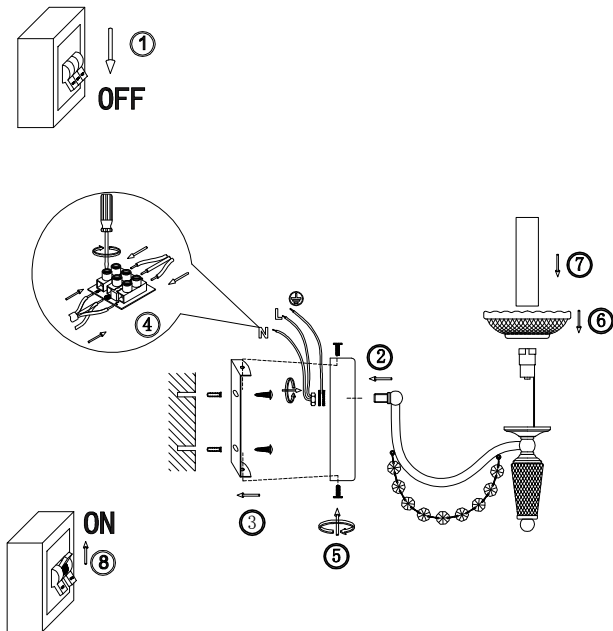

FREYA
TRADITION OF QUALITY

Instruction

FR2009WL-01G

1 x E14 (40W)

Model: FR2009WL-01G
Collection: Classic
Series: Zoe

Wall Lamps