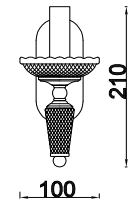

FREYA
TRADITION OF QUALITY

Instruction

FR2009WL-01G

1 x E14 (40W)

Model: FR2009WL-01G
Collection: Classic
Series: Zoe

Wall Lamps