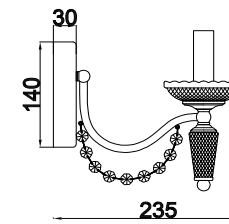

FREYA
TRADITION OF QUALITY

Instruction

FR2009WL-01G

1 x E14 (40W)

Model: FR2009WL-01G
Collection: Classic
Series: Zoe

Wall Lamps