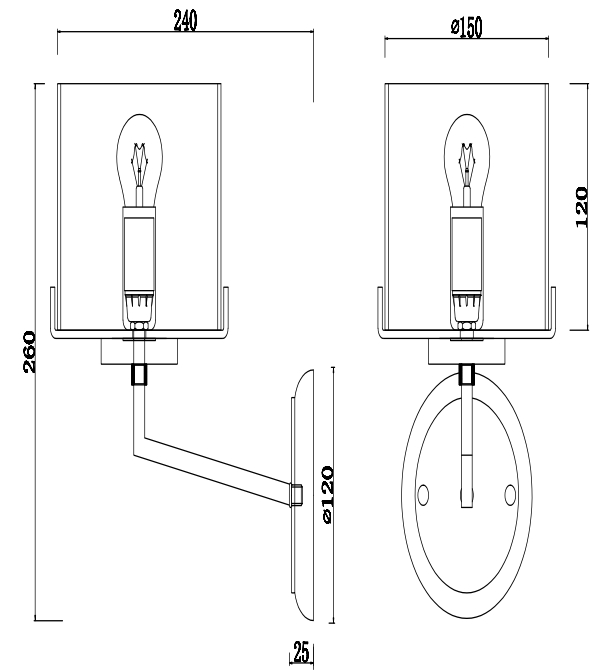

# Instruction

FR5096WL-01CH

1 x E14 (40W)

Model: FR5096WL-01CH  
Collection: Modern  
Series: Karen

Wall Lamps