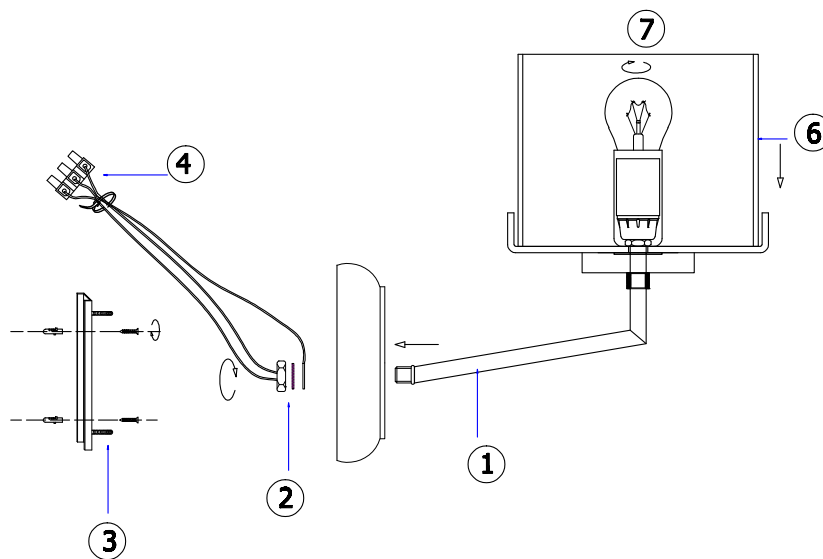

# Instruction

FR5096WL-01CH

1 x E14 (40W)

Model: FR5096WL-01CH  
Collection: Modern  
Series: Karen

Wall Lamps