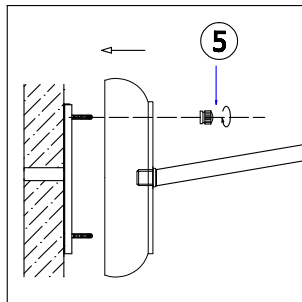

# Instruction

FR5096WL-01CH

1 x E14 (40W)

Model: FR5096WL-01CH  
Collection: Modern  
Series: Karen

Wall Lamps