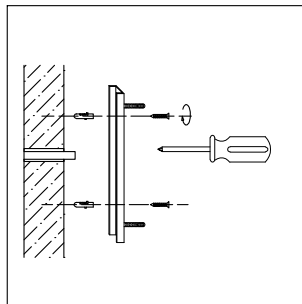

# Instruction

FR5096WL-01CH

1 x E14 (40W)

Model: FR5096WL-01CH  
Collection: Modern  
Series: Karen

Wall Lamps