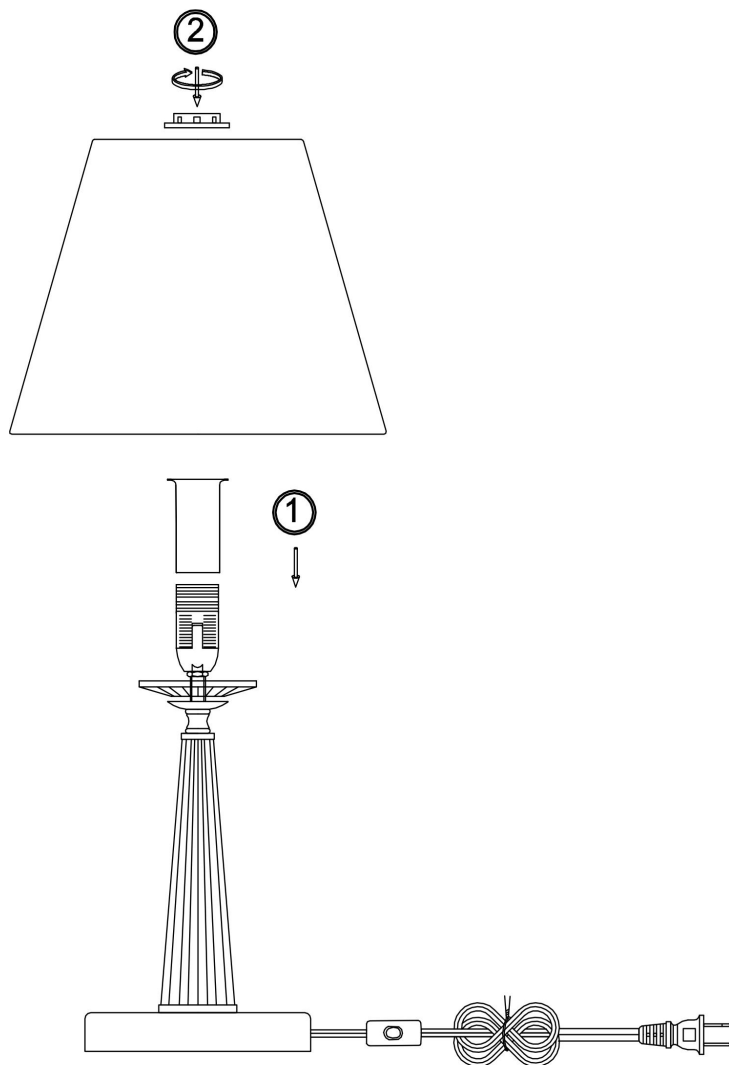

# Instruction

FR2027TL-01BS

1xE14 40W

Model: FR2027TL-01BS

Collection: Classic

Table Lamps