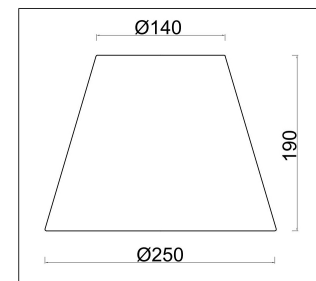

# Instruction

FR2027TL-01BS

1xE14 40W

Model: FR2027TL-01BS

Collection: Classic

Table Lamps