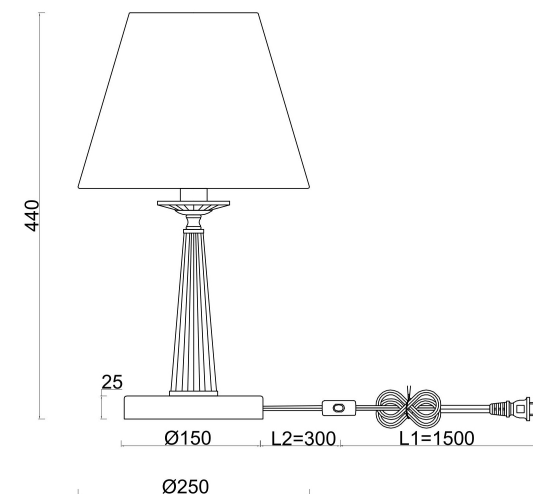

# Instruction

FR2027TL-01BS

1xE14 40W

Model: FR2027TL-01BS

Collection: Classic

Table Lamps