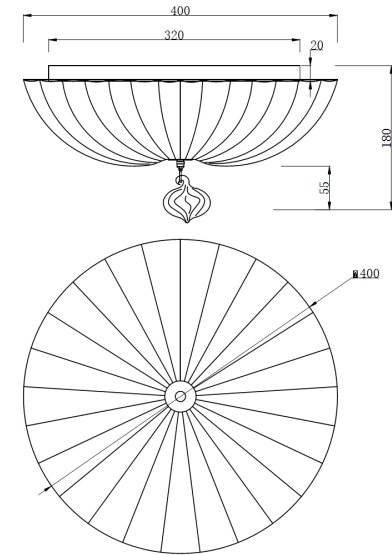

Instruction

Collection: CEILING & WALL

Series: SIENNA

Model: C216-CL-03-N

Ceiling

- Ceiling

3 x E27 (60W)

MAYTONI
DECORATIVE LIGHTING