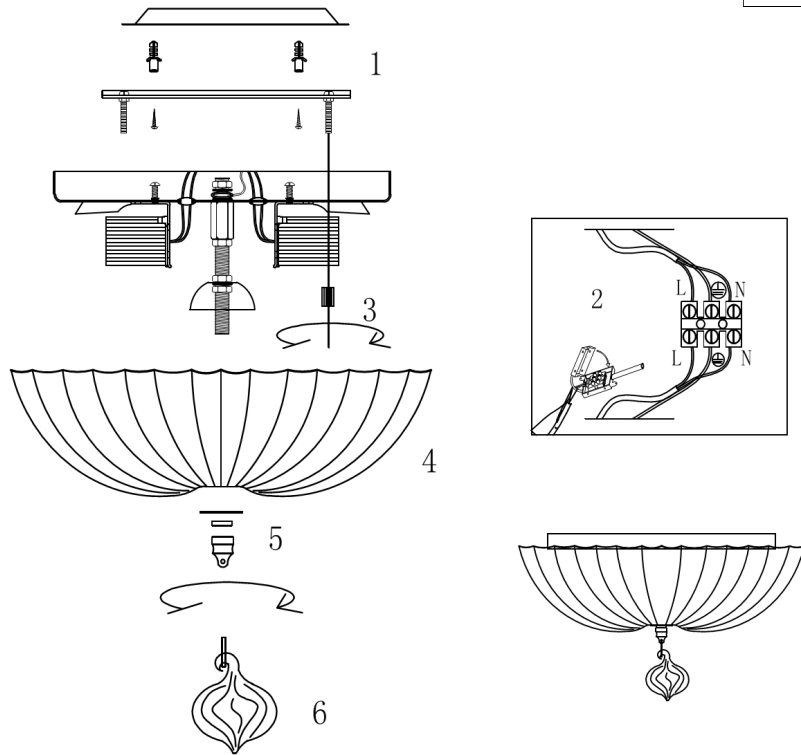

Instruction

Collection: CEILING & WALL

Series: SIENNA

Model: C216-CL-03-N

Ceiling

- Ceiling

3 x E27 (60W)

MAYTONI
DECORATIVE LIGHTING