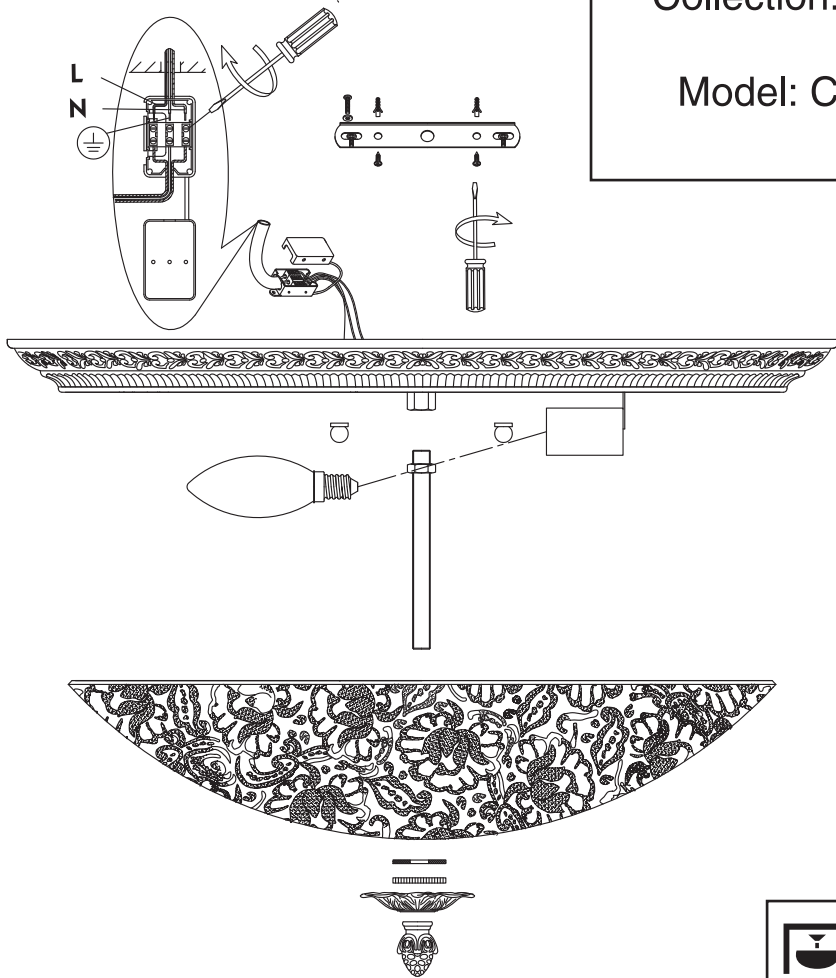

# Instruction

Collection: Wall & Ceiling  
Series: Pascal  
Model: C908-CL-04-R  
Ceiling lamp

4 x E27 (40w)

**MAYTONI**  
DECORATIVE LIGHTING

[www.maytoni.de](http://www.maytoni.de)