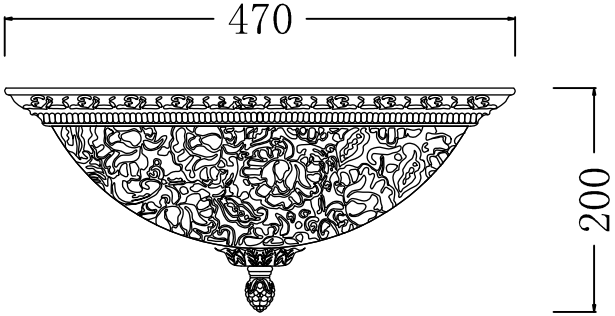

# Instruction

Collection: Wall & Ceiling  
Series: Pascal  
Model: C908-CL-04-R  
Ceiling lamp

4 x E27 (40w)

**MAYTONI**  
DECORATIVE LIGHTING

[www.maytoni.de](http://www.maytoni.de)