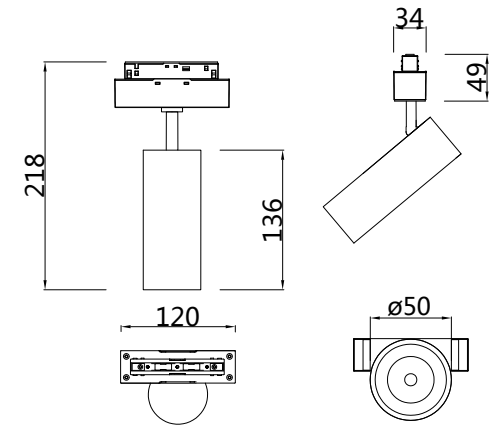

# Instruction

TR019-2-10W3K-B

MAX 13W  
1100 Lumen

Model: TR019-2-10W3K-B  
Collection: Magnetic track system  
Series: Track lamps

Wall Lamps