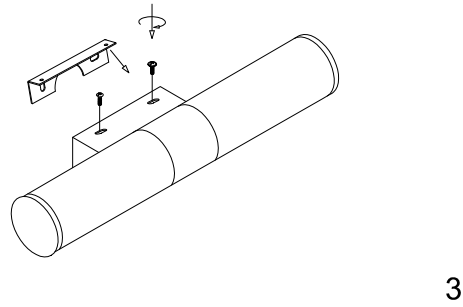

Instruction

MIR001WL-L8CH

MAX 8W
630 Lumen

Model: MIR001WL-L8CH
Collection: Mirror
Series: Aurelio

Wall Lamps