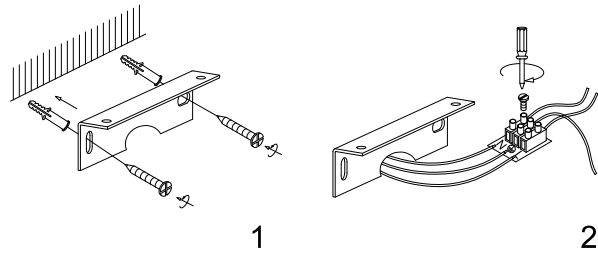

Instruction

MIR001WL-L8CH

MAX 8W
630 Lumen

Model: MIR001WL-L8CH
Collection: Mirror
Series: Aurelio

Wall Lamps