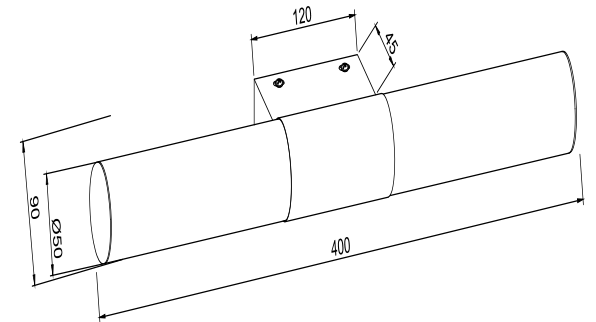

Instruction

MIR001WL-L8CH

MAX 8W
630 Lumen

Model: MIR001WL-L8CH
Collection: Mirror
Series: Aurelio

Wall Lamps