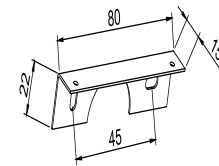

Instruction

MIR001WL-L8CH

MAX 8W
630 Lumen

Model: MIR001WL-L8CH
Collection: Mirror
Series: Aurelio

Wall Lamps