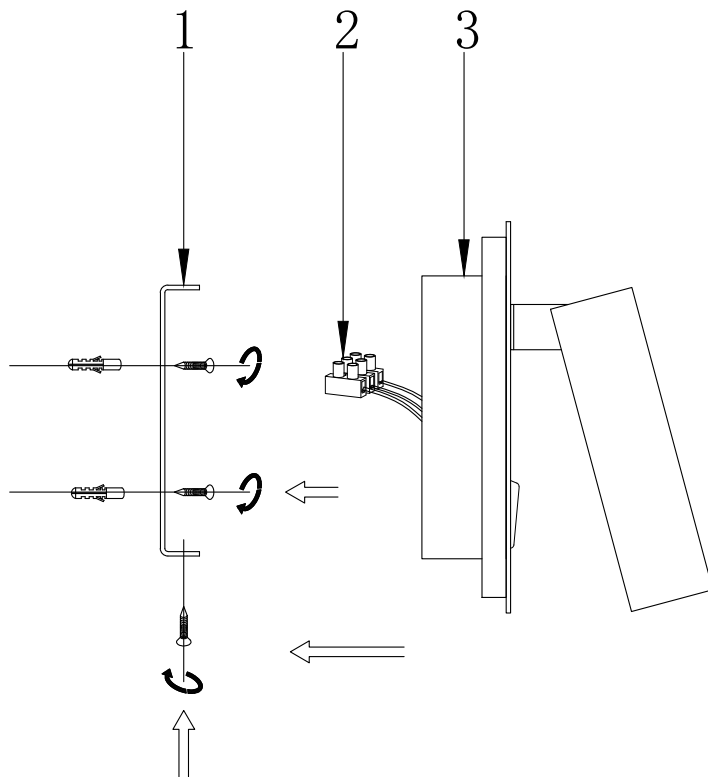

Instruction

C175-WL-01-6W-B

MAX 9W
540 Lumen

Model: C175-WL-01-6W-B
Collection: Ceiling & wall
Series: los176

Wall Lamps