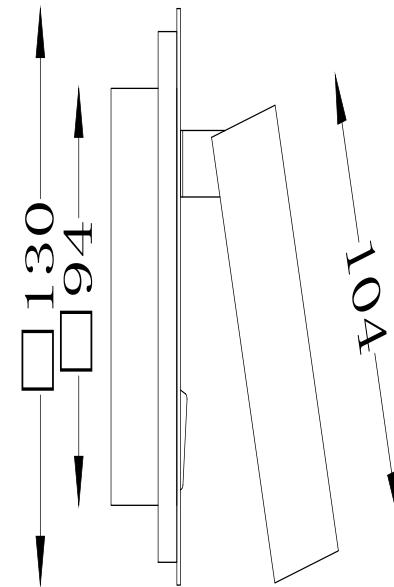

Instruction

C175-WL-01-6W-B

MAX 9W
540 Lumen

Model: C175-WL-01-6W-B
Collection: Ceiling & wall
Series: los176

Wall Lamps