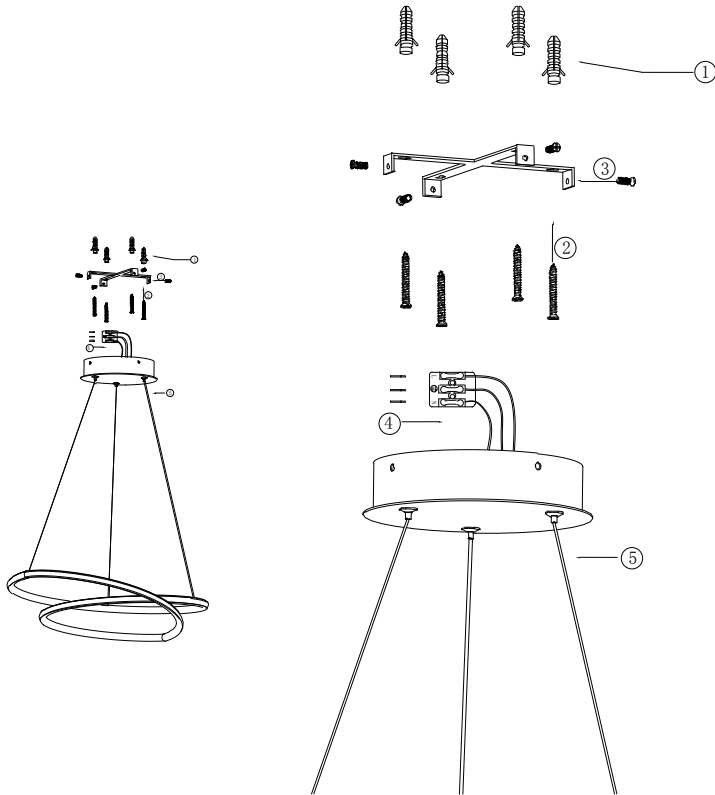

Instruction

MOD100PL-L47W

MAX 47W
3000 Lumen

Model: MOD100PL-L47W
Collection: Technical
Series: Nola

Ceiling Lamps