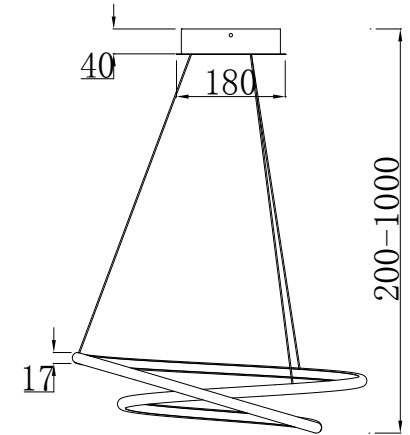

Instruction

MOD100PL-L47W

MAX 47W
3000 Lumen

Model: MOD100PL-L47W
Collection: Technical
Series: Nola

Ceiling Lamps