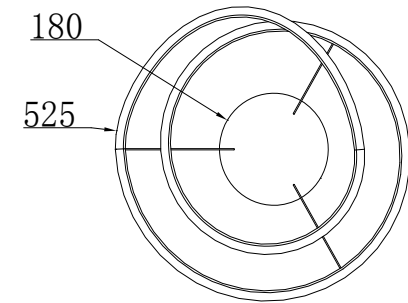

Instruction

MOD100PL-L47W

MAX 47W
3000 Lumen

Model: MOD100PL-L47W
Collection: Technical
Series: Nola

Ceiling Lamps