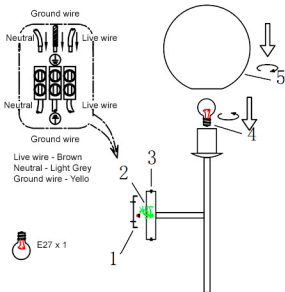

ENGLISH IP20

Specification of installation

In order to ensure safety use, please notice the following items:

- Read and understand the whole Specification.
- Suitable for the use of 220-240V and 50-60Hz.
- Must be installed on the fixed places and be checked annually
- Please wear gloves as instalment and avoid rot on the surface of plaeting.
- Please turn off the lighting source by soft cloth as cleaning prohibited to use of rotted detergent.
- Please connect with the local sales service center when there are any abnormality.

CEILING PAN SIZE:

FIXTURE SIZE:

Product coding: FELIZ AP1