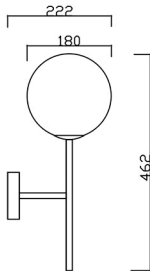

ENGLISH IP20

Specification of installation

In order to ensure safety use, please notice the following items:

- Read and understand the whole Specification.
- Suitable for the use of 220-240V and 50-60Hz.
- Must be installed on the fixed places and be checked annually
- Please wear gloves as instalment and avoid rot on the surface of plaeting.
- Please turn off the lighting source by soft cloth as cleaning prohibited to use of rotted detergent.
- Please connect with the local sales service center when there are any abnormality.

CEILING PAN SIZE:

FIXTURE SIZE:

Product coding: FELIZ AP1