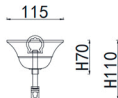

Live wire-Brown  
Neutral-Blue  
Ground wire-Yellow/Green

1. Glass tube
2. Mounting
3. Screw
4. Ring
5. Terminal
6. Canopy
7. Screw
8. E14 bulb
9. Iron bar and glass rod

(14#\*1+63#\*1)\*6

14#\*6pcs  10 Crystal

63#\*6pcs  11 Crystal

CEILING PAN SIZE:

FIXTURE SIZE:

Product coding: AURELIO SP6