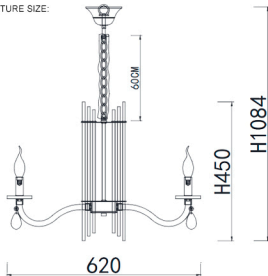

Live wire-Brown  
Neutral-Blue  
Ground wire-Yellow/Green

1. Glass tube
2. Mounting
3. Screw
4. Ring
5. Terminal
6. Canopy
7. Screw
8. E14 bulb
9. Iron bar and glass rod

(14#\*1+63#\*1)\*6

14#\*6pcs  10 Crystal

63#\*6pcs  11 Crystal

CEILING PAN SIZE:

FIXTURE SIZE:

Product coding: AURELIO SP6