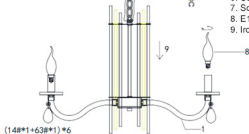

Live wire-Brown  
Neutral-Blue  
Ground wire-Yellow/Green

1. Glass tube
2. Mounting
3. Screw
4. Ring
5. Terminal
6. Canopy
7. Screw
8. E14 bulb
9. Iron bar and glass rod

(14#\*1+63#\*1)\*6

14#\*6pcs  10 Crystal