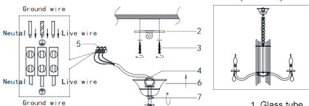

## Specification of installation

In order to ensure safety use, please notice the following items:

- Read and understand the whole Specification.
- Suitable for the use of 220-240V and 50-60Hz.
- Must be installed on the fixed places and be checked annually
- Please wear gloves as instalment and avoid rot on the surface of plating.
- Please turn off the lighting source by soft cloth as cleaning prohibited to use of rotted detergent.
- Please connect with the local sales service center when there are any abnormality.

Live wire-Brown  
Neutral-Blue  
Ground wire-Yellow/Green

1. Glass tube
2. Mounting
3. Screw
4. Ring
5. Terminal
6. Canopy
7. Screw
8. E14 bulb
9. Iron bar and glass rod

(14#\*1+63#\*1)\*6

14#\*6pcs  10 Crystal