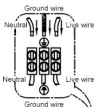

ENGLISH IP20

Specification of installation

In order to ensure safety use, please notice the following items:

- Read and understand the whole Specification.
- Suitable for the use of 220-240V and 50-60Hz.
- Must be installed on the fixed places and be checked annually
- Please wear gloves as instalment and avoid rot on the surface of plating.
- Please turn off the lighting source by soft cloth as cleaning prohibited to use of rotted detergent.
- Please connect with the local sales service center when there are any abnormality.

Live wire - Brown
Neutral - Light Grey
Ground wire - Yello

CEILING PAN SIZE:

FIXTURE SIZE:

Product coding: FELIZ SP-PL3