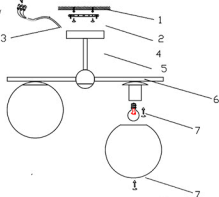

ENGLISH IP20

Specification of installation

In order to ensure safety use, please notice the following items:

- Read and understand the whole Specification.
- Suitable for the use of 220-240V and 50-60Hz.
- Must be installed on the fixed places and be checked annually
- Please wear gloves as instalment and avoid rot on the surface of plating.
- Please turn off the lighting source by soft cloth as cleaning prohibited to use of rotted detergent.
- Please connect with the local sales service center when there are any abnormality.

Live wire - Brown
Neutral - Light Grey
Ground wire - Yello

CEILING PAN SIZE:

FIXTURE SIZE:

Product coding: FELIZ SP-PL3