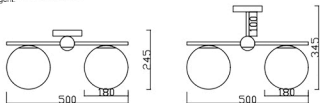

ENGLISH IP20

Specification of installation

In order to ensure safety use, please notice the following items:

- Read and understand the whole Specification.
- Suitable for the use of 220-240V and 50-60Hz.
- Must be installed on the fixed places and be checked annually
- Please wear gloves as instalment and avoid rot on the surface of plating.
- Please turn off the lighting source by soft cloth as cleaning prohibited to use of rotted detergent.
- Please connect with the local sales service center when there are any abnormality.

Live wire - Brown
Neutral - Light Grey
Ground wire - Yello

CEILING PAN SIZE:

FIXTURE SIZE:

Product coding: FELIZ SP-PL3