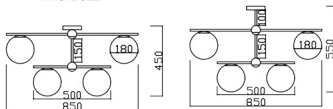

ENGLISH IP20

Specification of installation

In order to ensure safety use, please notice the following items:

- Read and understand the whole Specification.
- Suitable for the use of 220-240V and 50-60Hz.
- Must be installed on the fixed places and be checked annually
- Please wear gloves as instalment and avoid rot on the surface of plating.
- Please turn off the lighting source by soft cloth as cleaning prohibited to use of rotted detergent.
- Please connect with the local sales service center when there are any abnormality.

Live wire - Brown
Neutral - Light Grey
Ground wire - Yello

CEILING PAN SIZE:

FIXTURE SIZE:

Product coding: FELIZ SP-PL6