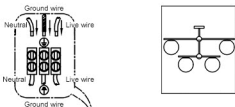

ENGLISH IP20

Specification of installation

In order to ensure safety use, please notice the following items:

- Read and understand the whole Specification.
- Suitable for the use of 220-240V and 50-60Hz.
- Must be installed on the fixed places and be checked annually
- Please wear gloves as instalment and avoid rot on the surface of plating.
- Please turn off the lighting source by soft cloth as cleaning prohibited to use of rotted detergent.
- Please connect with the local sales service center when there are any abnormality.

Live wire - Brown
Neutral - Light Grey
Ground wire - Yello

CEILING PAN SIZE:

FIXTURE SIZE:

Product coding: FELIZ SP-PL6