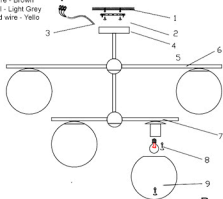

ENGLISH IP20

Specification of installation

In order to ensure safety use, please notice the following items:

- Read and understand the whole Specification.
- Suitable for the use of 220-240V and 50-60Hz.
- Must be installed on the fixed places and be checked annually
- Please wear gloves as instalment and avoid rot on the surface of plating.
- Please turn off the lighting source by soft cloth as cleaning prohibited to use of rotted detergent.
- Please connect with the local sales service center when there are any abnormality.

Live wire - Brown
Neutral - Light Grey
Ground wire - Yello

CEILING PAN SIZE:

FIXTURE SIZE:

Product coding: FELIZ SP-PL6