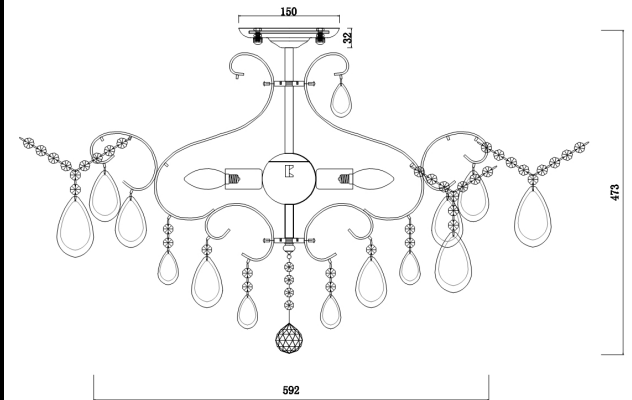

FREYA
TRADITION OF QUALITY

INSTRUCTION

Model: FR2302CL-06S

Chandelier

6 x E14 (40W)

FREYA-LIGHT.COM