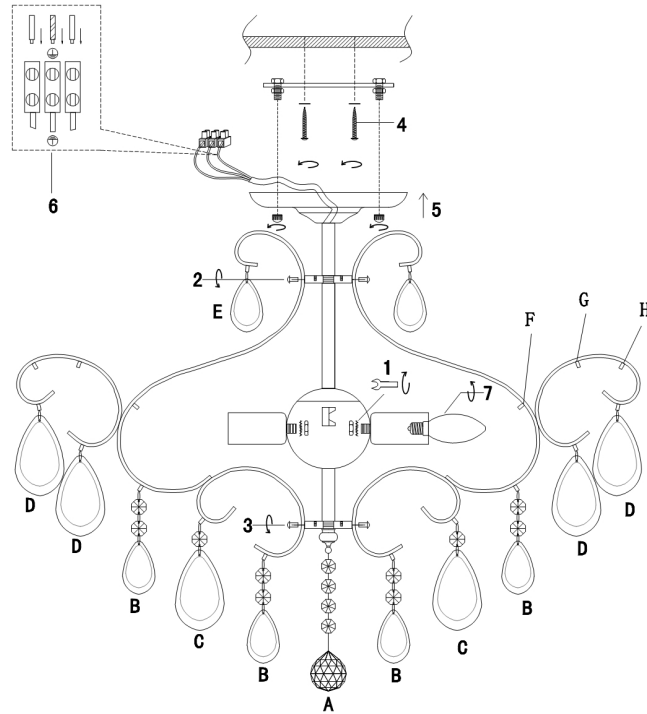

FREYA
TRADITION OF QUALITY

INSTRUCTION

Model: FR2302CL-06S

Chandelier

6 x E14 (40W)

FREYA-LIGHT.COM