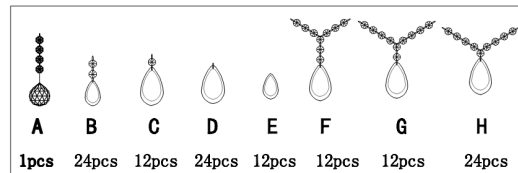

FREYA
TRADITION OF QUALITY

INSTRUCTION

Model: FR2302CL-06S

Chandelier

6 x E14 (40W)

FREYA-LIGHT.COM