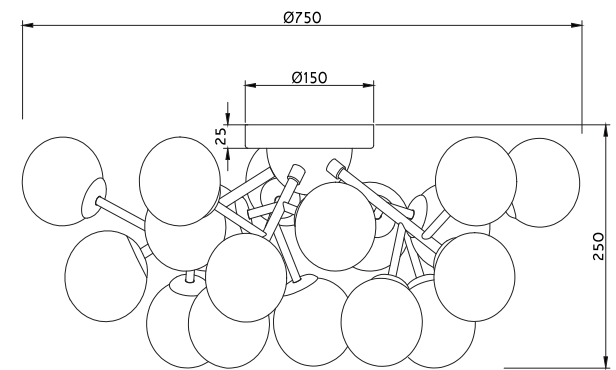

Instruction

MOD545PL-20G

20 x G9 (28W)

Model: MOD545PL-20G
Collection: Modern
Series: Dallas

Ceiling Lamps