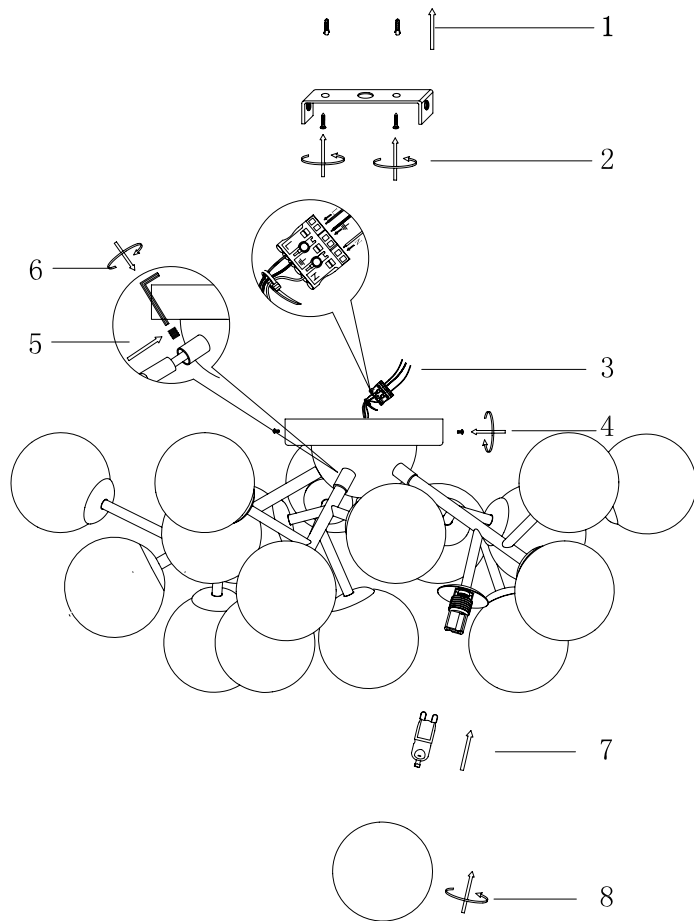

Instruction

MOD545PL-20G

20 x G9 (28W)

Model: MOD545PL-20G
Collection: Modern
Series: Dallas

Ceiling Lamps