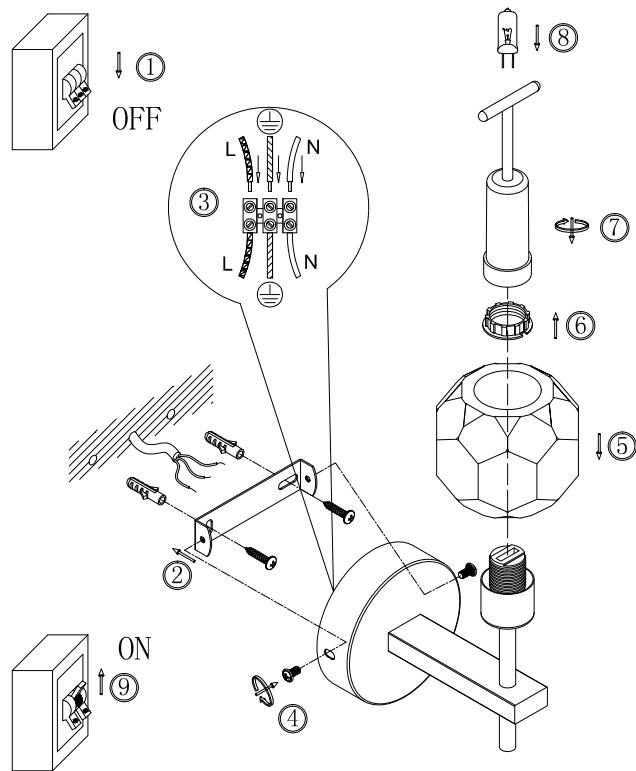

FREYA
TRADITION OF QUALITY

Instruction

FR5114WL-01BZ

1 x G9 (40W)

Recommended to use with LED bulbs

Model: FR5114WL-01BZ
Collection: Modern
Series: Grace

Wall Lamps