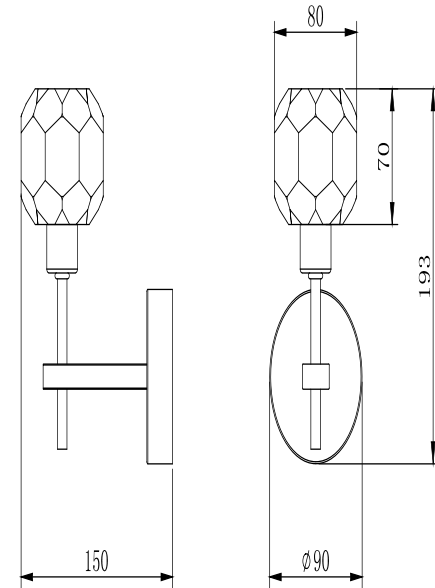

FREYA
TRADITION OF QUALITY

Instruction

FR5114WL-01BZ

1 x G9 (40W)

Recommended to use with LED bulbs

Model: FR5114WL-01BZ
Collection: Modern
Series: Grace

Wall Lamps