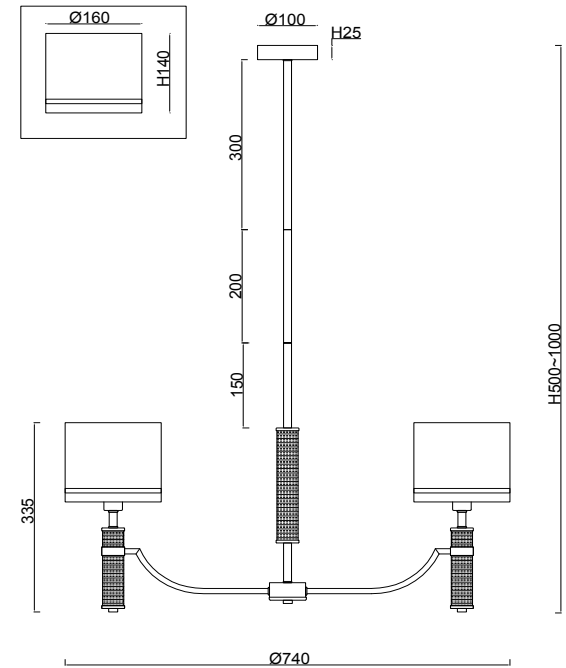

FREYA
TRADITION OF QUALITY

Instruction

FR5108PL-05N

5 x E14 (40W)

Model: FR5108PL-05N
Collection: Modern
Series: Albero

Ceiling Lamps