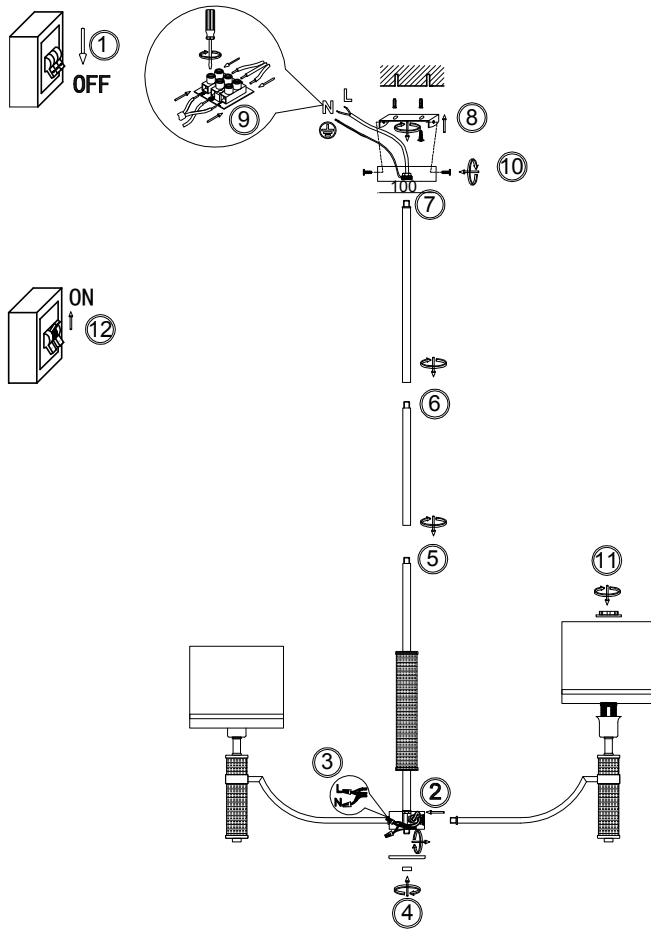

FREYA
TRADITION OF QUALITY

Instruction

FR5108PL-05N

5 x E14 (40W)

Model: FR5108PL-05N
Collection: Modern
Series: Albero

Ceiling Lamps