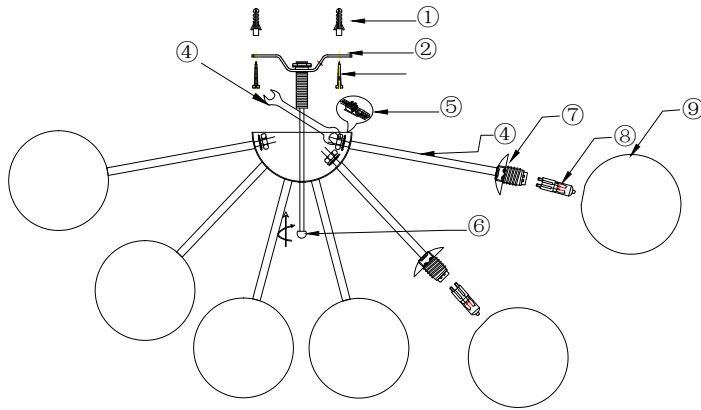

FREYA
TRADITION OF QUALITY

Instruction

FR5120CL-09G

9 x G9 (40W)

Model: FR5120CL-09G
Collection: Modern
Series: Alexis

Ceiling Lamps