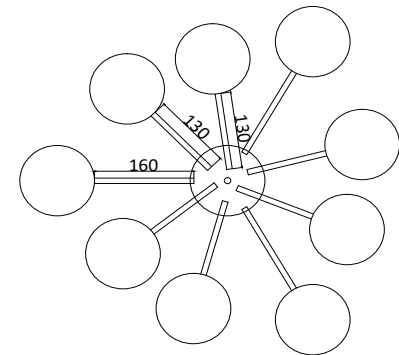

FREYA
TRADITION OF QUALITY

Instruction

FR5120CL-09G

9 x G9 (40W)

Model: FR5120CL-09G
Collection: Modern
Series: Alexis

Ceiling Lamps