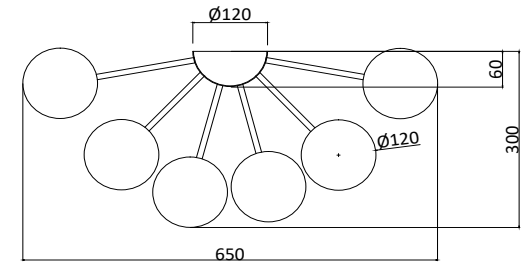

FREYA
TRADITION OF QUALITY

Instruction

FR5120CL-09G

9 x G9 (40W)

Model: FR5120CL-09G
Collection: Modern
Series: Alexis

Ceiling Lamps