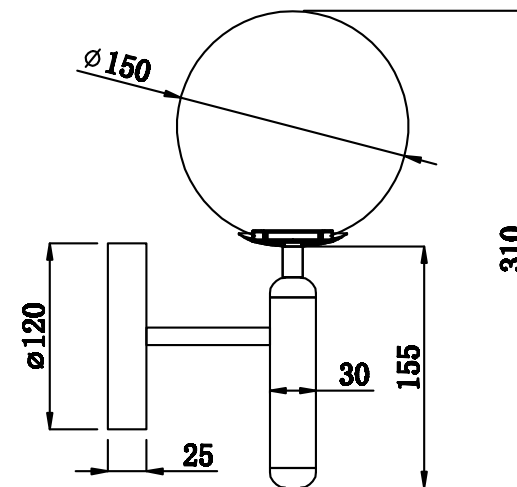

FREYA
TRADITION OF QUALITY

Instruction

FR5122WL-01BS

1 x E14 (40W)

Model: FR5122WL-01BS
Collection: Modern

Wall Lamps