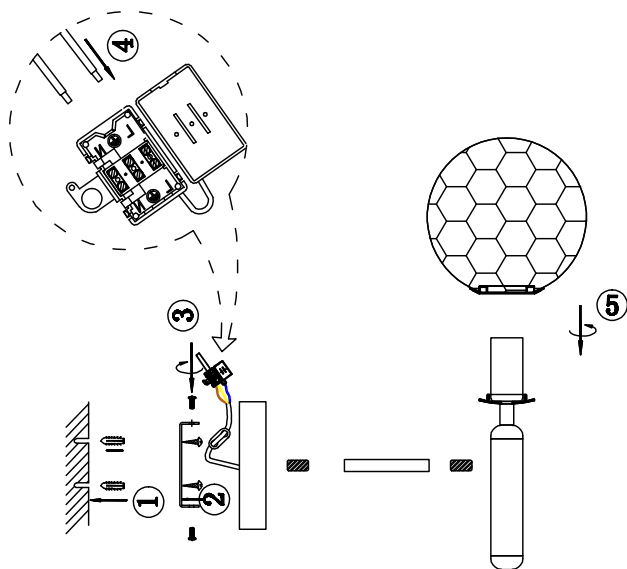

FREYA
TRADITION OF QUALITY

Instruction

FR5122WL-01BS

1 x E14 (40W)

Model: FR5122WL-01BS
Collection: Modern

Wall Lamps