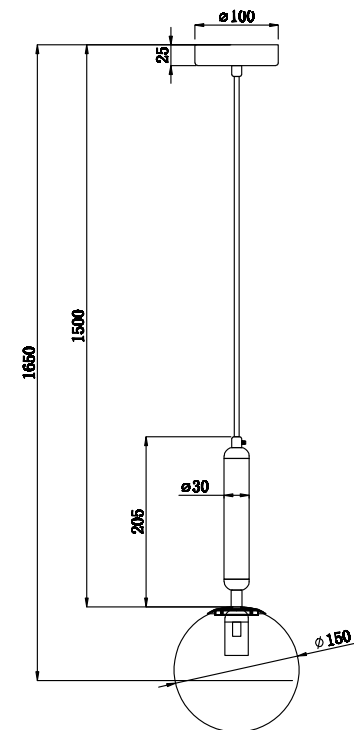

Instruction

FR5124PL-01BS

1 x E14 (40W)

Model: FR5124PL-01BS

Collection: Modern

Pendant Lamps