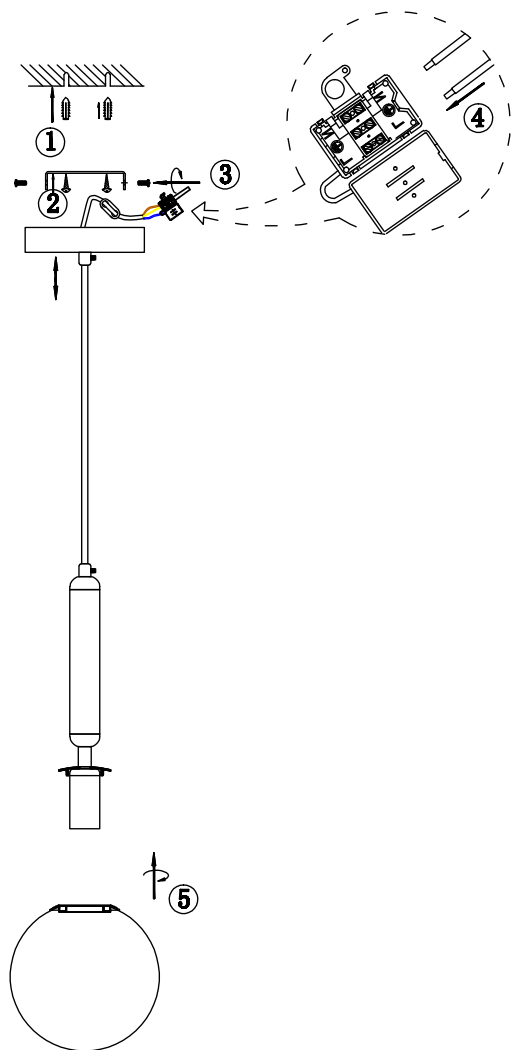

Instruction

FR5124PL-01BS

1 x E14 (40W)

Model: FR5124PL-01BS

Collection: Modern

Pendant Lamps