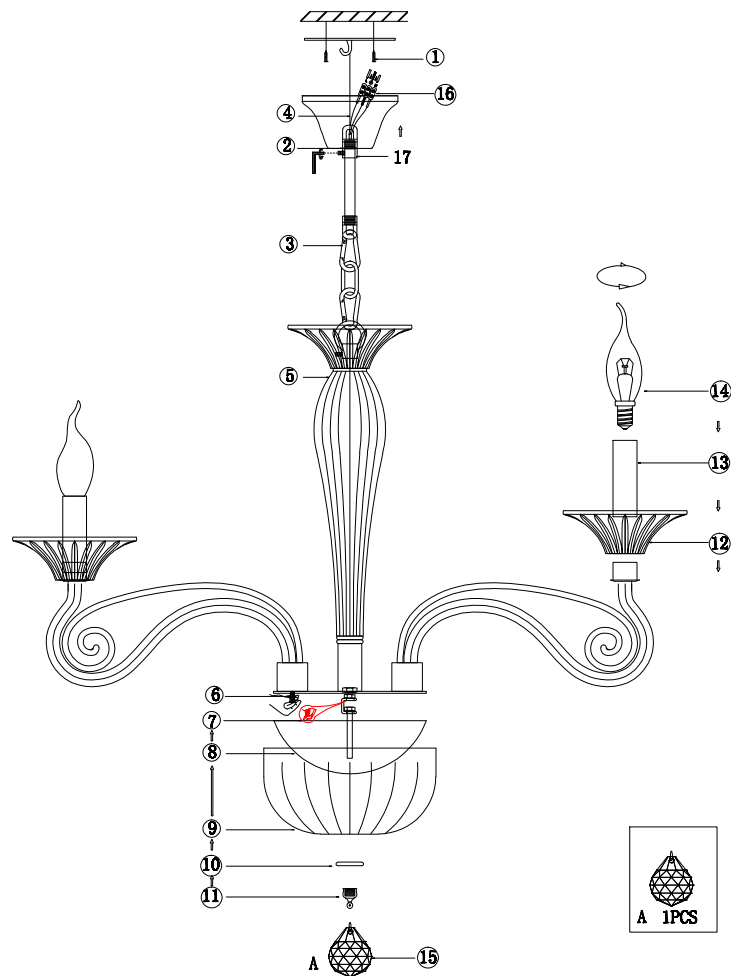

Instruction

DIA010PL-10TR

10 x E14 (40W)

Model: DIA010PL-10TR
Collection: Diamant Crystal
Series: Acqua

Ceiling Lamps