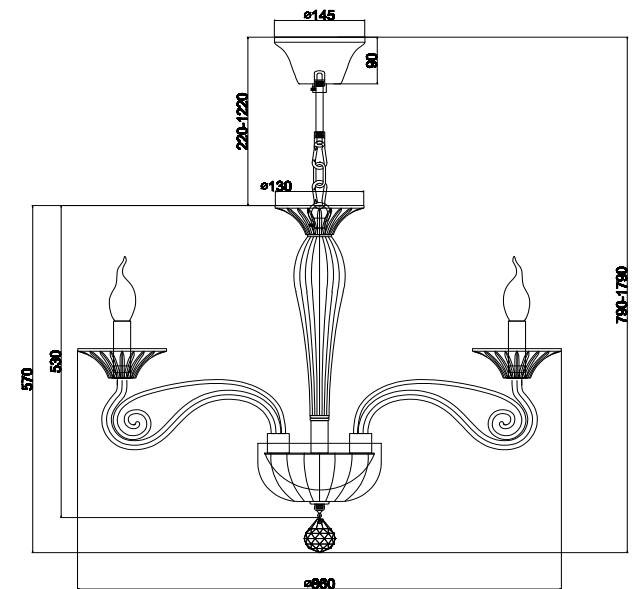

Instruction

DIA010PL-10TR

10 x E14 (40W)

Model: DIA010PL-10TR
Collection: Diamant Crystal
Series: Acqua

Ceiling Lamps