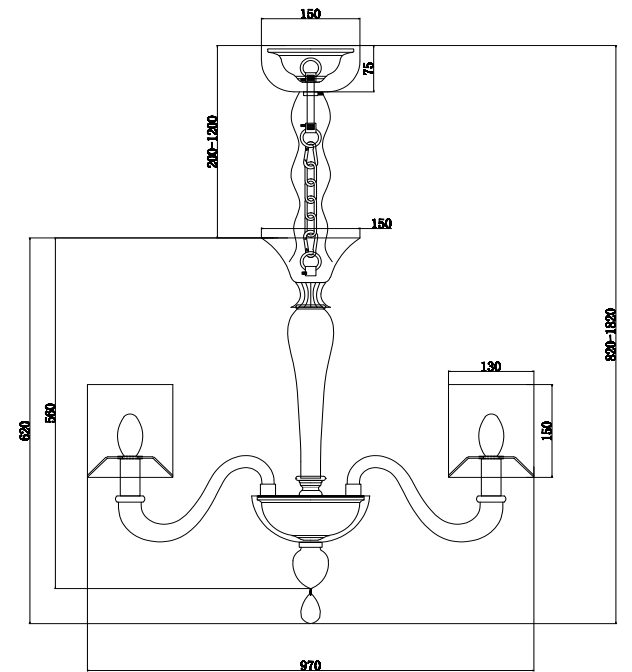

## DIA012PL-12TR

12 x E14 (40W)

Model: DIA012PL-12TR  
Collection: Diamant Crystal  
Series: Leti

Ceiling Lamps