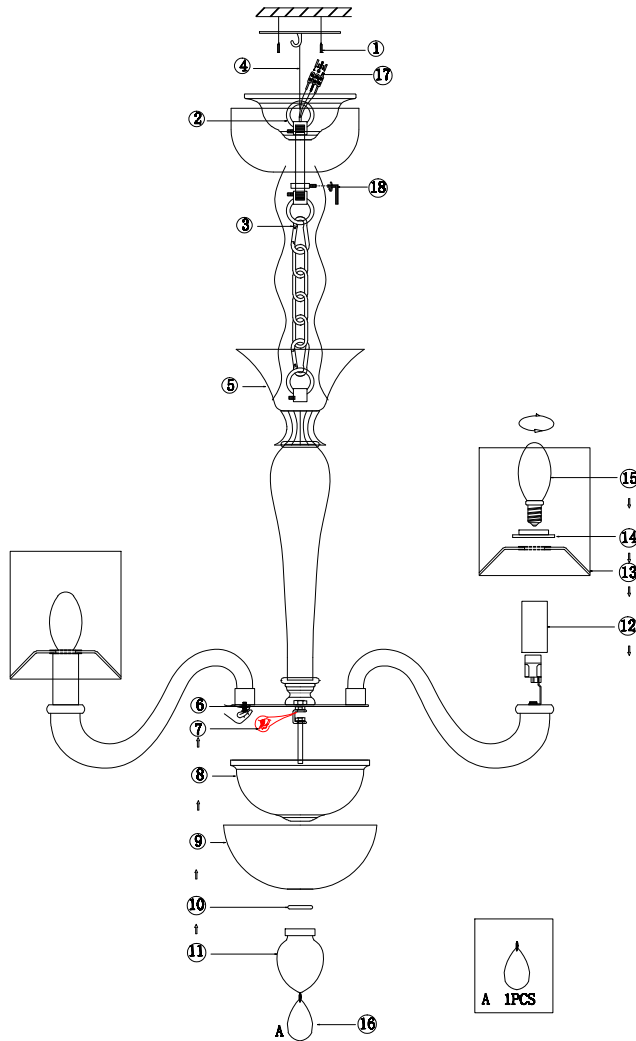

## DIA012PL-12TR

12 x E14 (40W)

Model: DIA012PL-12TR  
Collection: Diamant Crystal  
Series: Leti

Ceiling Lamps