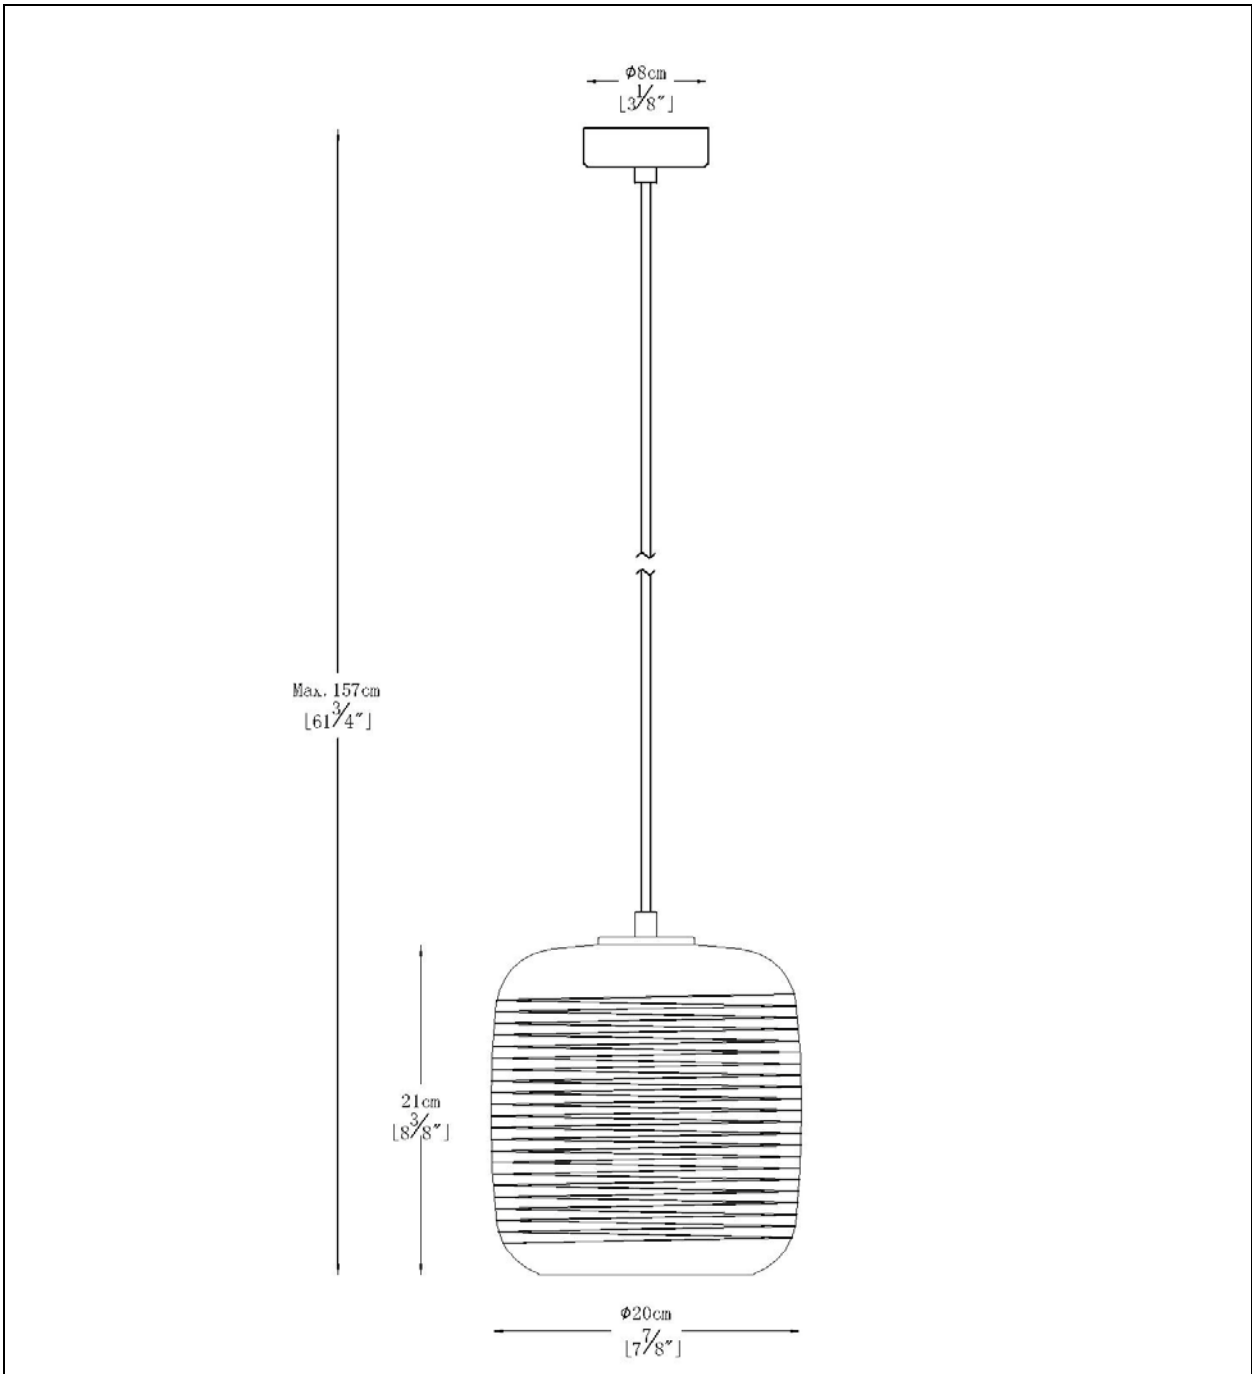

LUCIDE

Item number: 70483/01/11

Technical details

Materials used:	Metal + Glass
Color:	Chrome + Gold
Dimmable and how is fixture dimmable	
Size:	Height: 157cm
	Length: 20cm
	Width: 20cm
	Net weight: 0.95kg
Power requirements:	220-240V/50Hz
Bulb type and maximum wattage:	E27 LED Max.15W
Number of bulbs:	1 pc E27
IP degree:	IP20