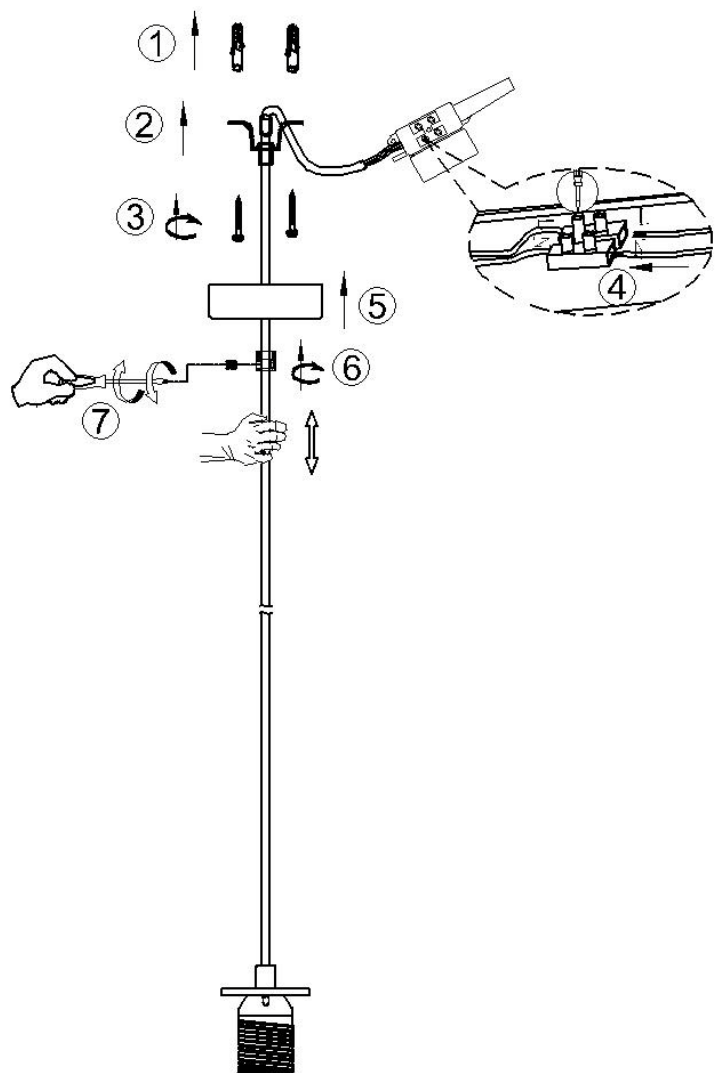

LUCIDE

Item number: 70483/01/11

Technical details

Materials used:	Metal + Glass
Color:	Chrome + Gold
Dimmable and how is fixture dimmable	
Size:	Height: 157cm
	Length: 20cm
	Width: 20cm
	Net weight: 0.95kg
Power requirements:	220-240V/50Hz
Bulb type and maximum wattage:	E27 LED Max.15W
Number of bulbs:	1 pc E27
IP degree:	IP20