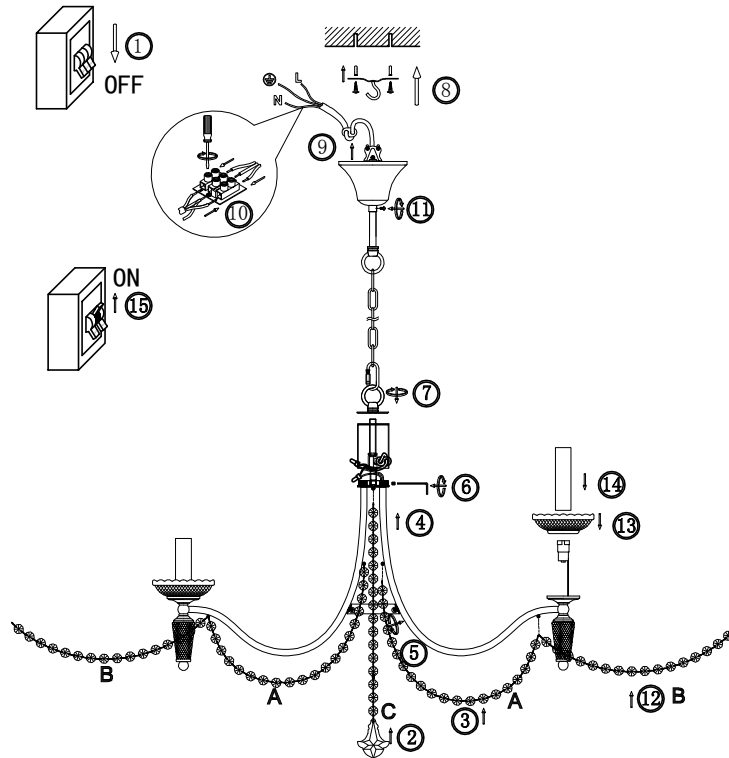

FREYA
TRADITION OF QUALITY

Instruction

FR2009PL-07G

7 x E14 (40W)

Model: FR2009PL-07G
Collection: Classic
Series: New Series 009

Ceiling Lamps