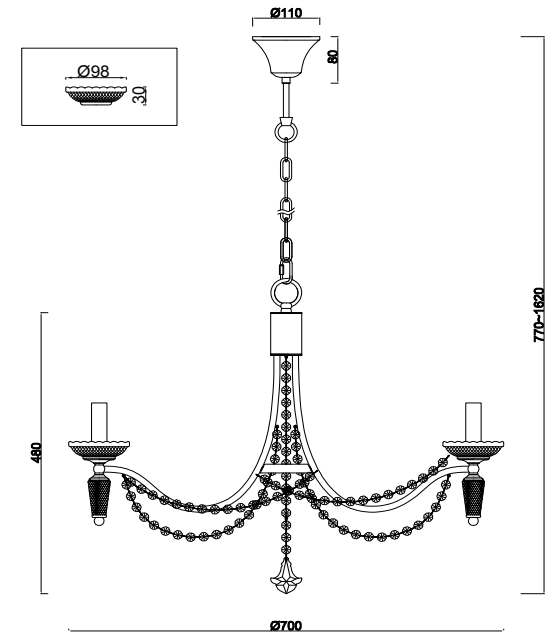

FREYA
TRADITION OF QUALITY

Instruction

FR2009PL-07G

7 x E14 (40W)

Model: FR2009PL-07G
Collection: Classic
Series: New Series 009

Ceiling Lamps