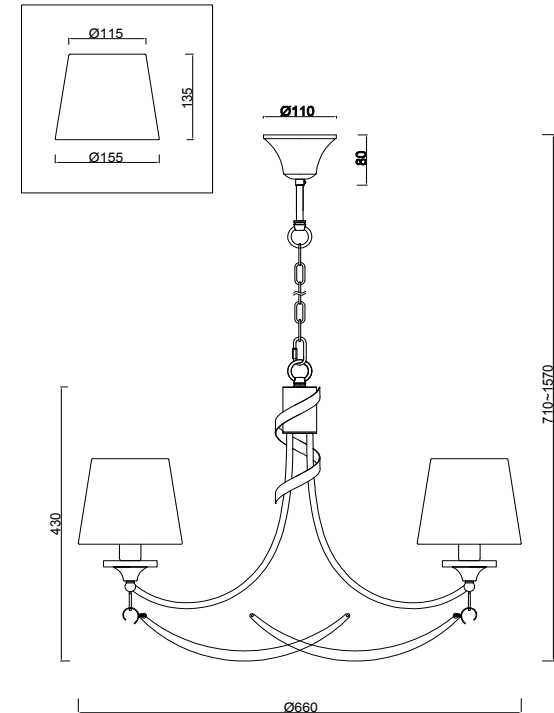

FREYA
TRADITION OF QUALITY

Instruction

FR5081PL-05CH

5 x E14 (40W)

Model: FR5081PL-05CH
Collection: Modern
Series: New Series 081

Ceiling Lamps