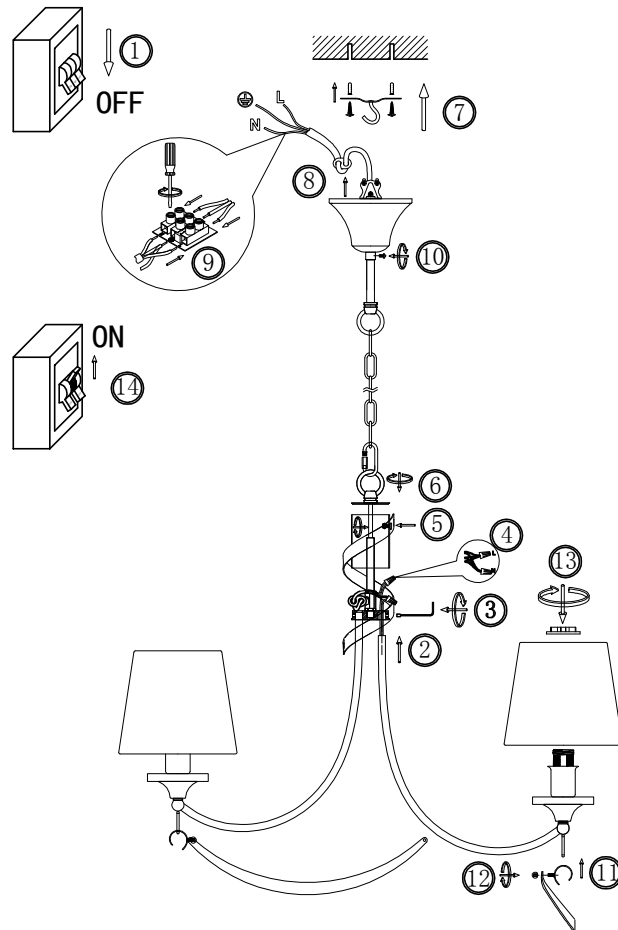

FREYA
TRADITION OF QUALITY

Instruction

FR5081PL-05CH

5 x E14 (40W)

Model: FR5081PL-05CH
Collection: Modern
Series: New Series 081

Ceiling Lamps