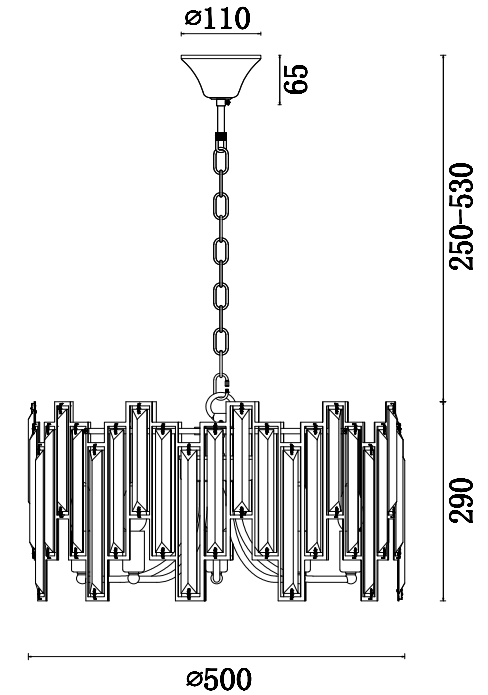

# Instruction

FR5085PL-05CH

A	B	C
150	180	210
11PCS	22PCS	11PCS

5 x E14 (40W)

Model: FR5085PL-05CH  
Collection: Modern  
Series: New Series 085

Pendant Lamps