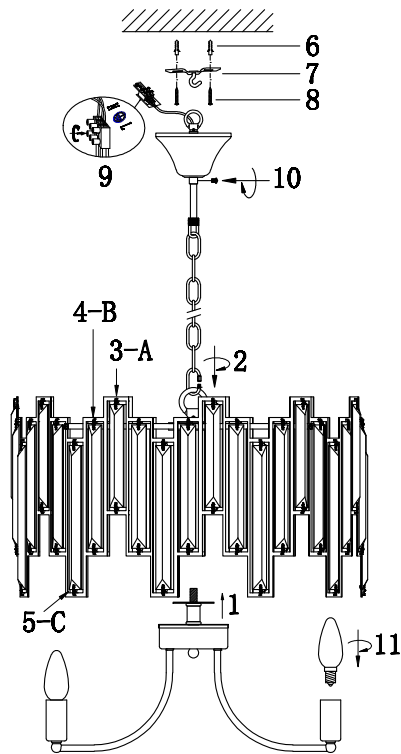

# Instruction

FR5085PL-05CH

A	B	C
150	180	210
11PCS	22PCS	11PCS

5 x E14 (40W)

Model: FR5085PL-05CH  
Collection: Modern  
Series: New Series 085

Pendant Lamps