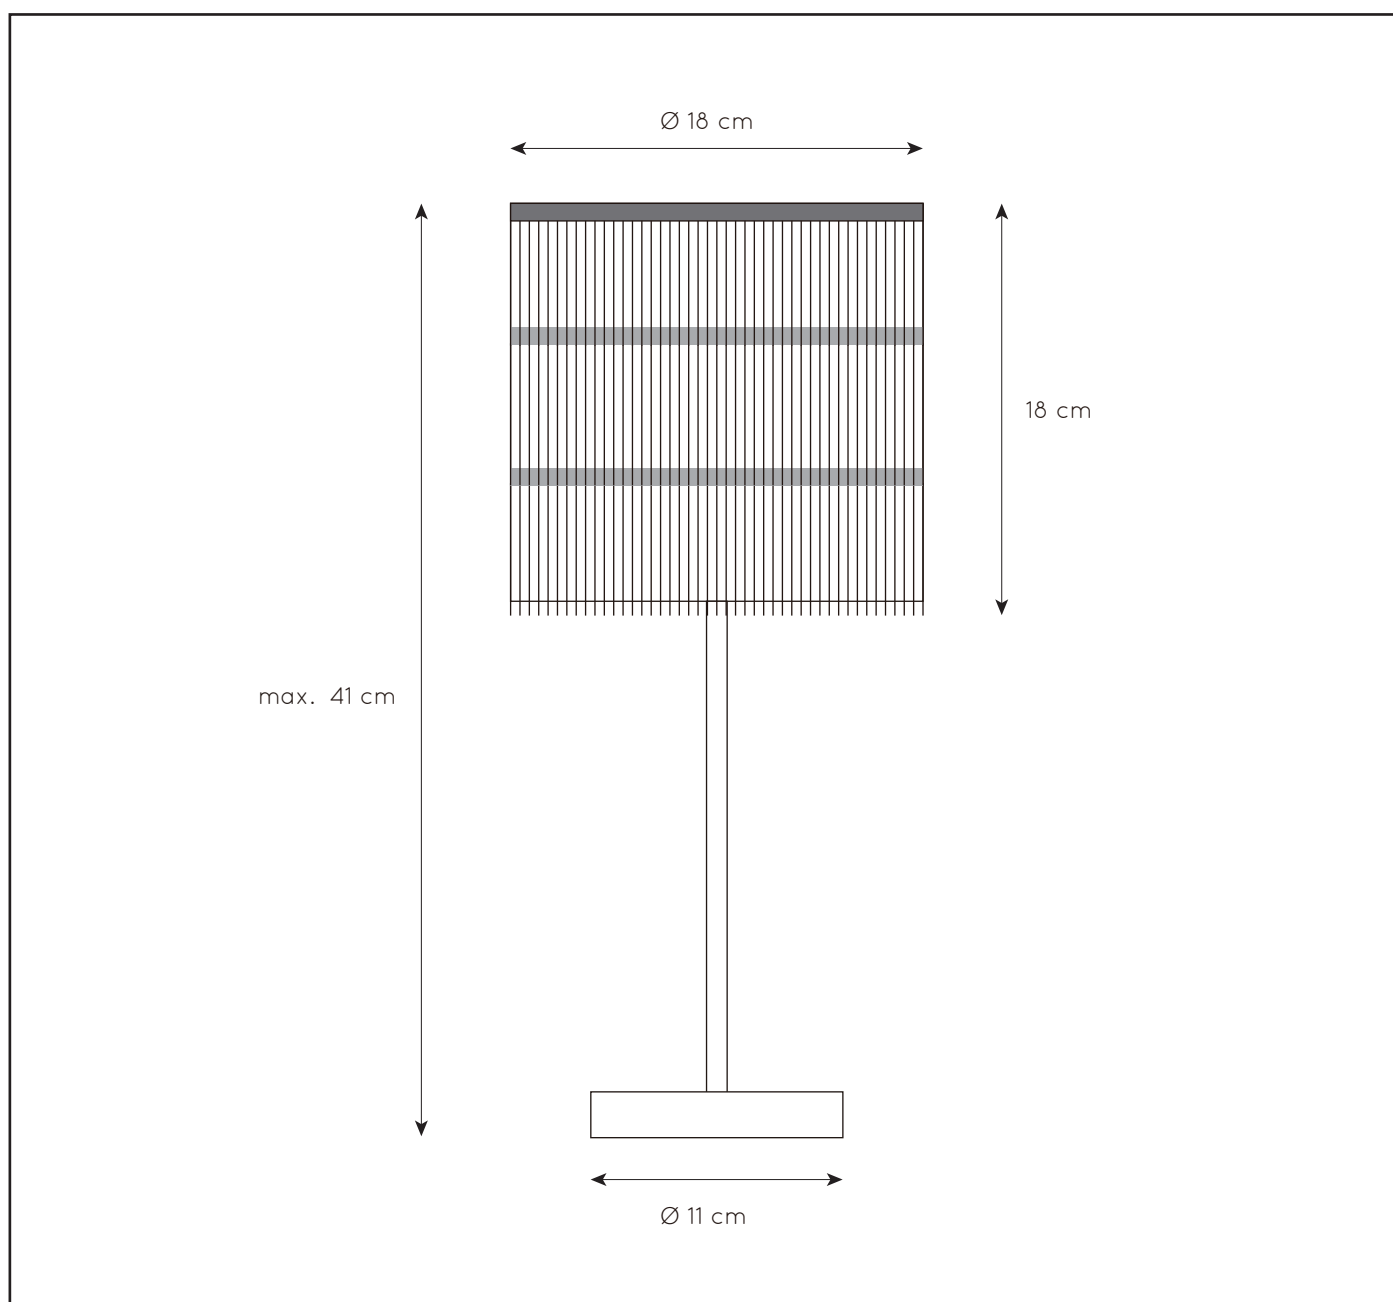

LUCIDE

TECHNICAL DRAWING & DIMENSIONS

TOGO

Item number : 10507/81/66

EAN code : 5411212105417

For more specifications, dimensions please visit
www.lucide.com