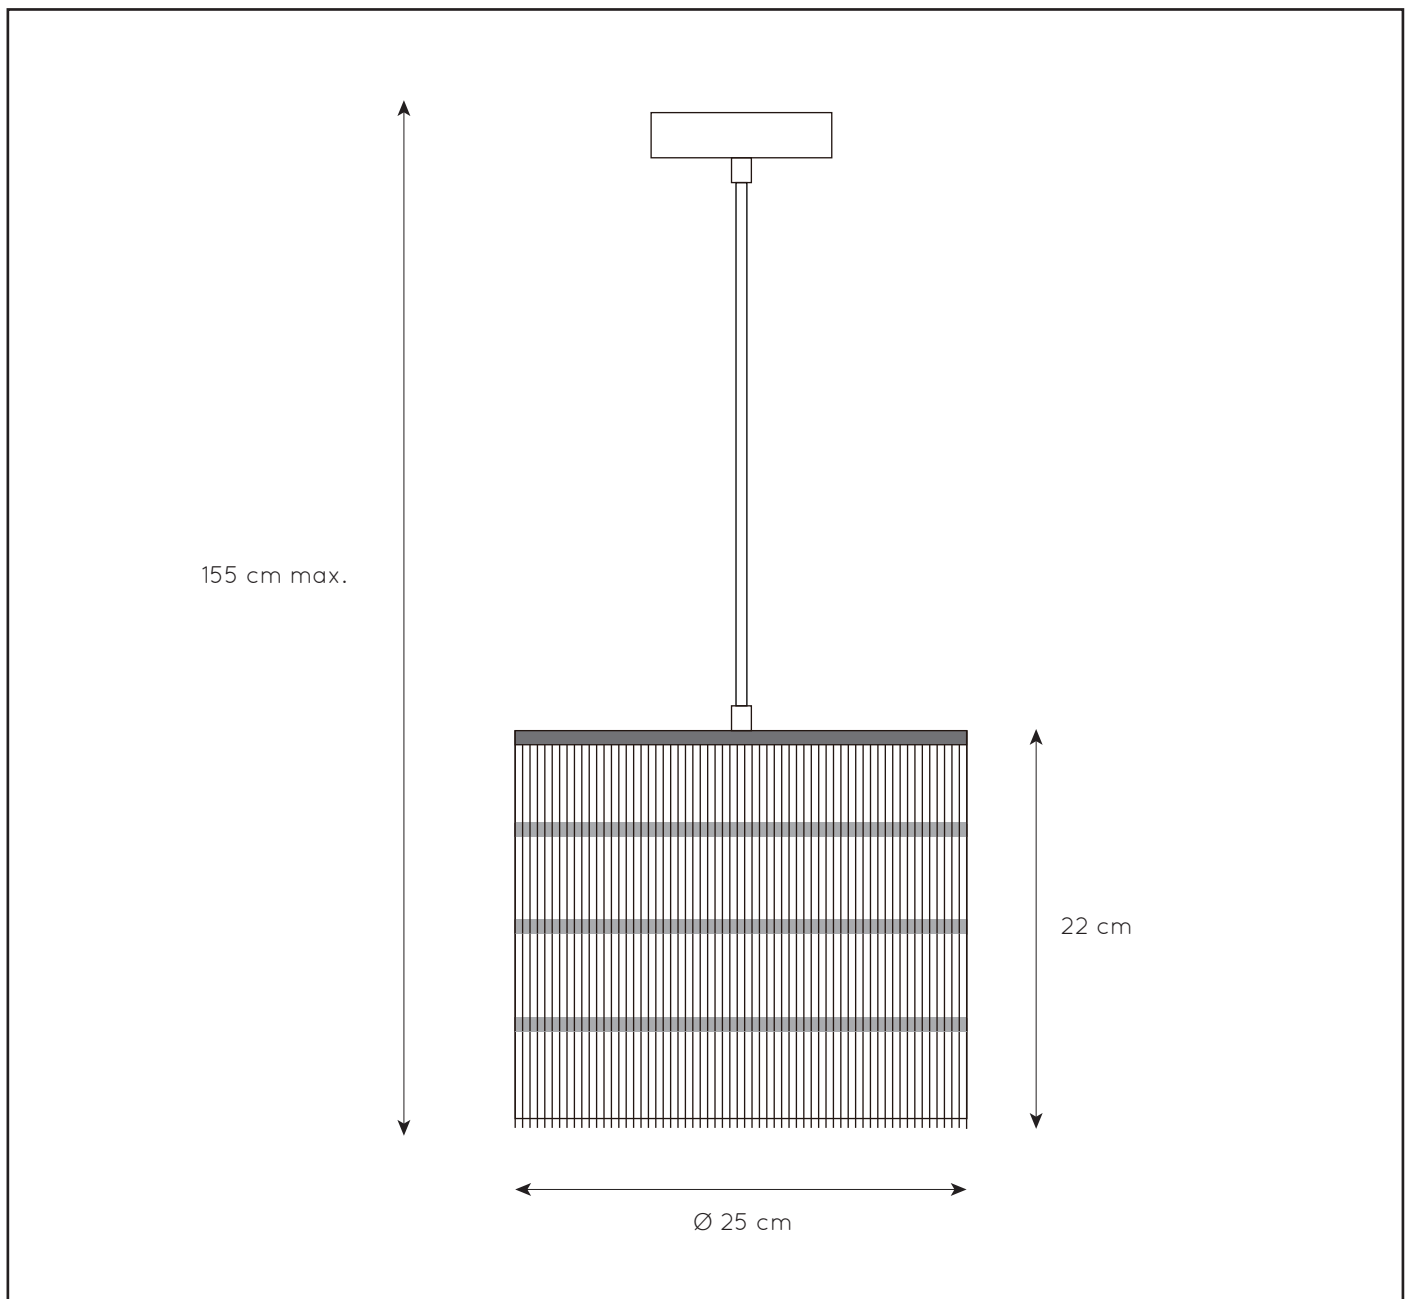

LUCIDE

TECHNICAL DRAWING & DIMENSIONS

TOGO

Item number : 10407/25/44

EAN code : 5411212105370

For more specifications, dimensions please visit
www.lucide.com