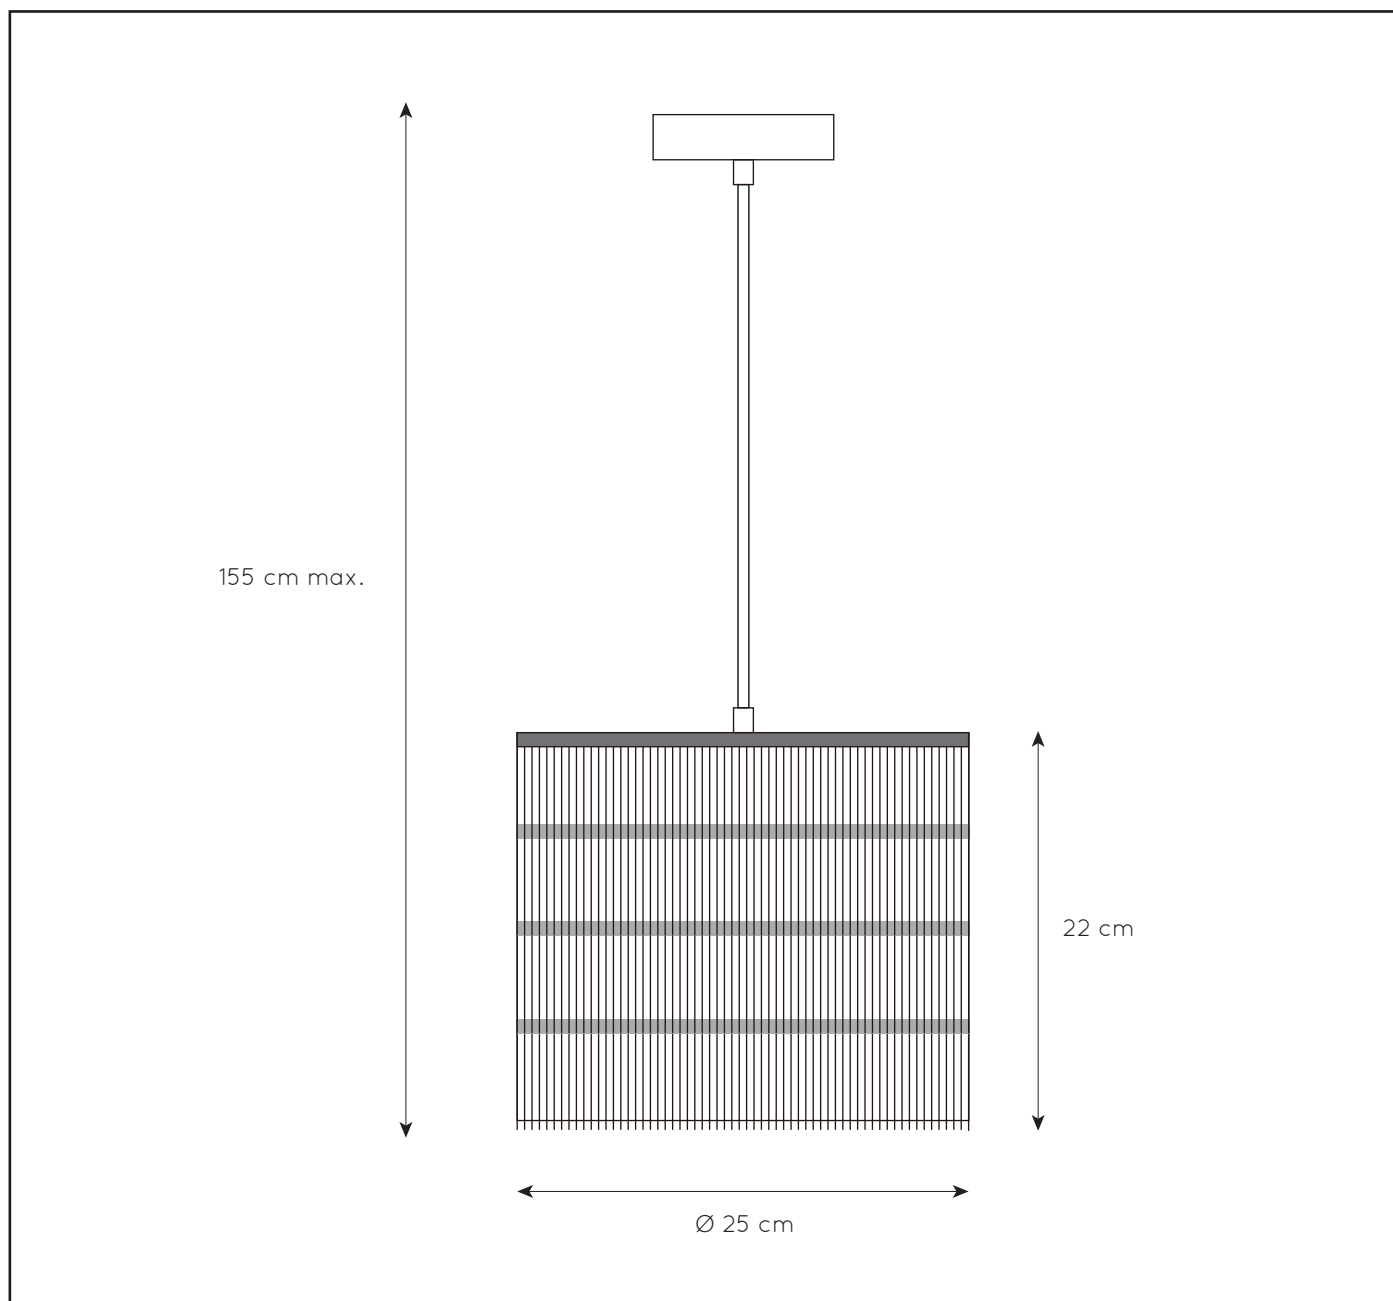

LUCIDE

TECHNICAL DRAWING & DIMENSIONS

TOGO

Item number : 10407/25/66

EAN code : 5411212105387

For more specifications, dimensions please visit
www.lucide.com