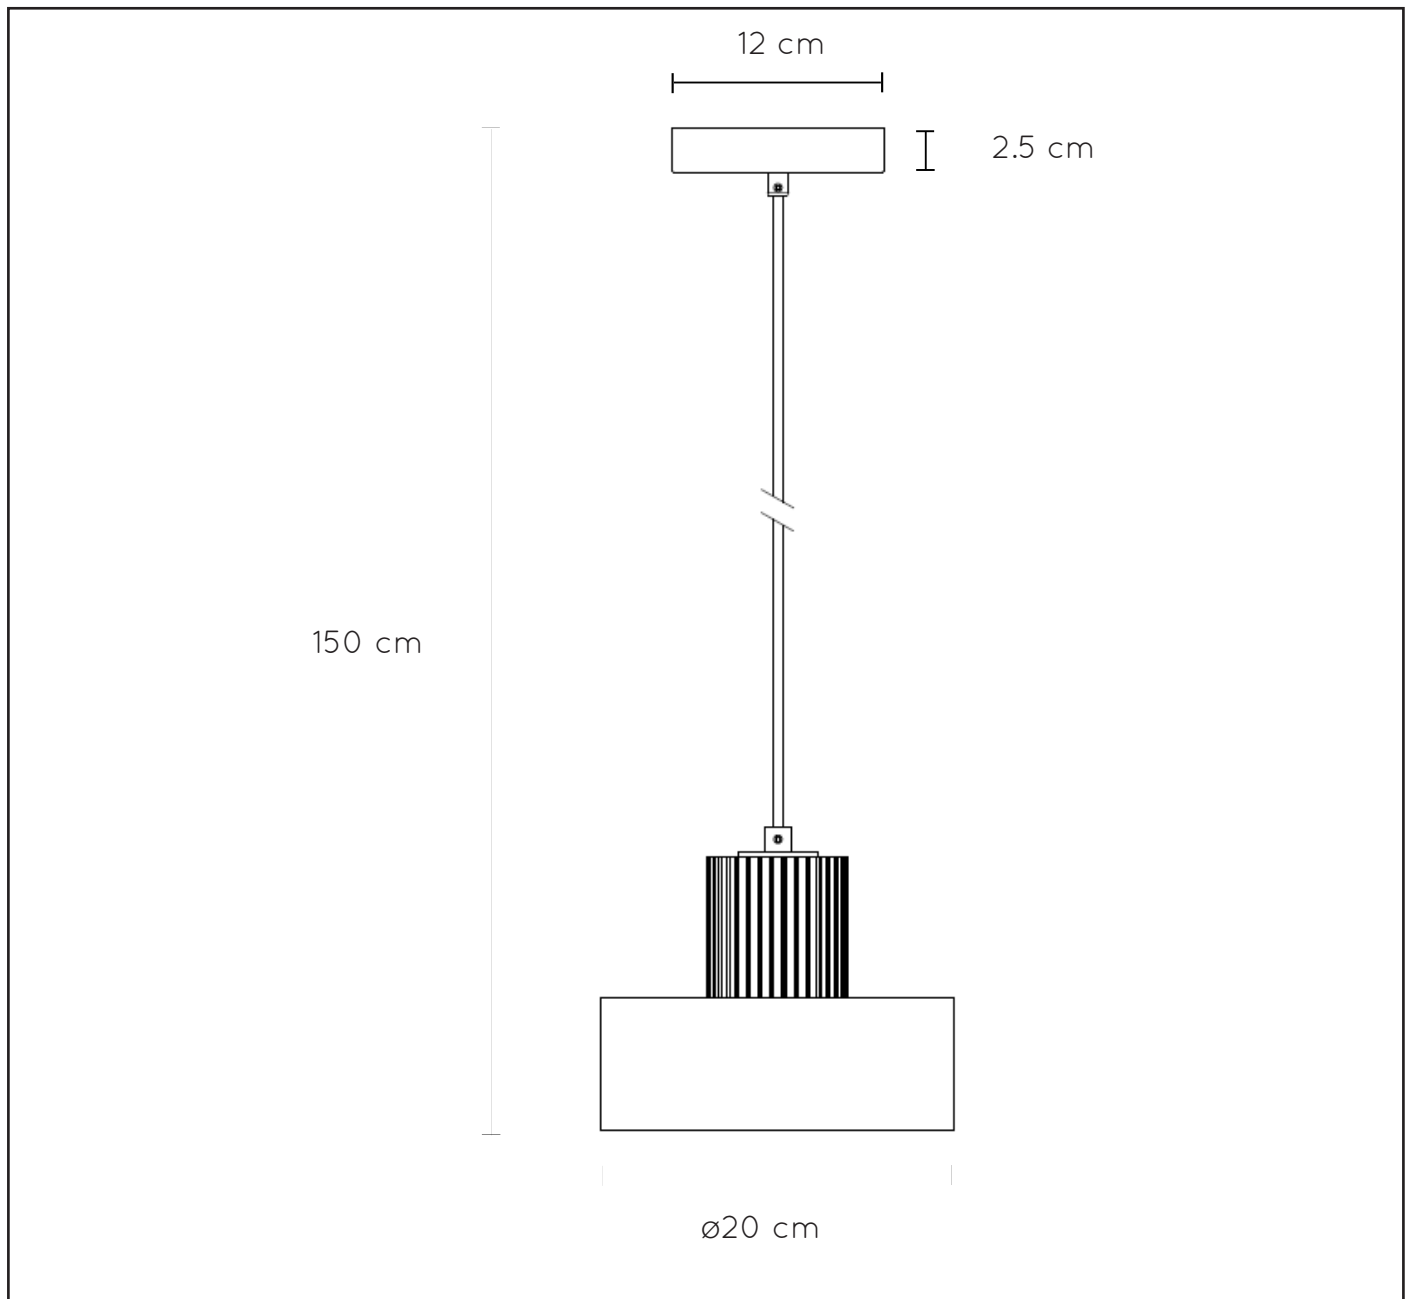

LUCIDE

GENERAL SPECIFICATIONS

**RECOMMENDED LUCIDE
LIGHT SOURCE**

49042/05/62

Light source dimmable : Yes

Light source incl. : No

General

Dimensions LxWxH : 20 cm x 20 cm x 150 cm

Height minimum : -

Height maximum : 151.5 cm

Dimensions shade LxWxH : 20 cm x 20 cm x 15.5 cm

Main material : Concrete

Ceiling rose material : Metal

Color : Blue

Style : Vintage

Shape : Round

Weight : 2 kg

Warranty : 2 years

Product specifications

Dimmable : Yes

Light direction : Downlight

Adjustable in height : Adjustable In Height
(Before Installation)

Directional : No directional

Cable : Yes, Cable On Product

Power requirements : 220-240V~50Hz

Bulb type & maximum wattage : E27- max.40W

For more specifications of this product please visit

www.lucide.com

OPHELIA

Item number : 20419/20/35

EAN code : 5411212202017

For more specifications, dimensions please visit