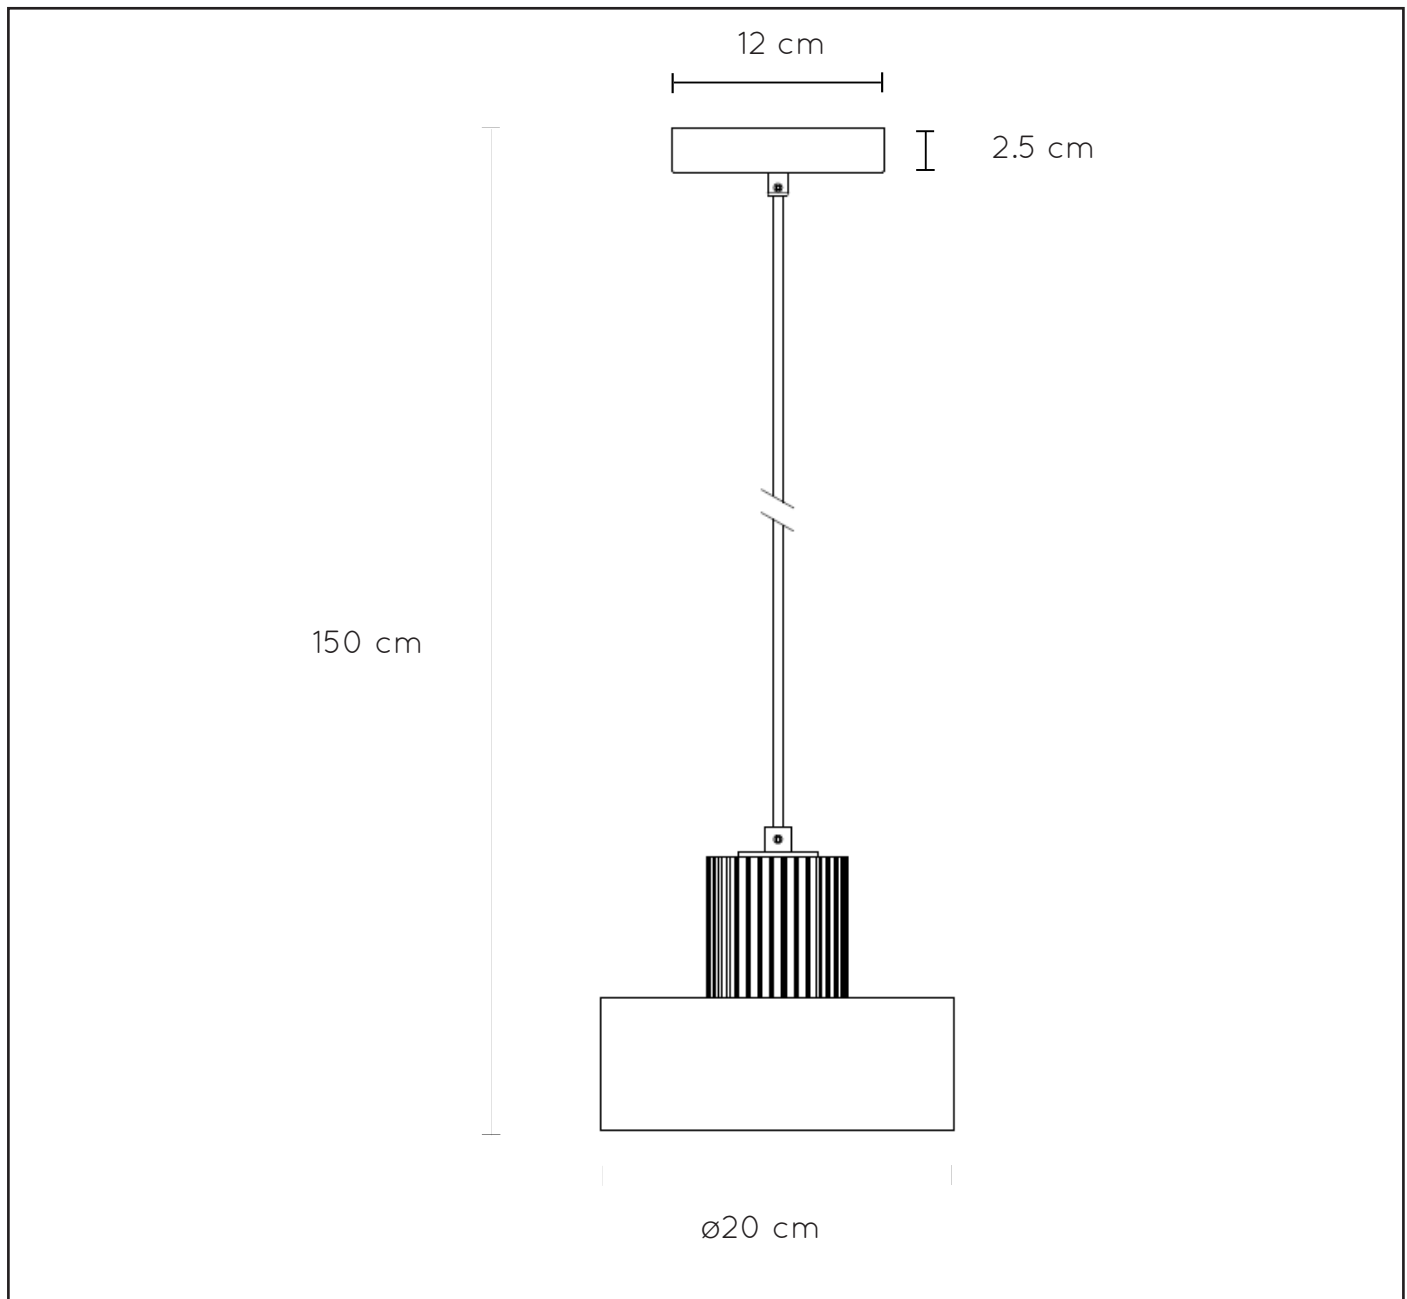

LUCIDE

GENERAL SPECIFICATIONS

**RECOMMENDED LUCIDE
LIGHT SOURCE**

49042/05/62

Light source dimmable : Yes

Light source incl. : No

General

Dimensions LxWxH : 20 cm x 20 cm x 150 cm

Height minimum : -

Height maximum : 151.5 cm

Dimensions shade LxWxH : 20 cm x 20 cm x 15.5 cm

Main material : Concrete

Ceiling rose material : Metal

Color : Pink

Style : Vintage

Shape : Round

Weight : 2 kg

Warranty : 2 years

Product specifications

Dimmable : Yes

Light direction : Downlight

Adjustable in height : Adjustable In Height
(Before Installation)

Directional : No directional

Cable : Yes, Cable On Product

Power requirements : 220-240V~50Hz

Bulb type & maximum wattage : E27- max.40W

For more specifications of this product please visit

www.lucide.com

OPHELIA

Item number : 20419/20/66
EAN code : 5411212202024

For more specifications, dimensions please visit
www.lucide.com