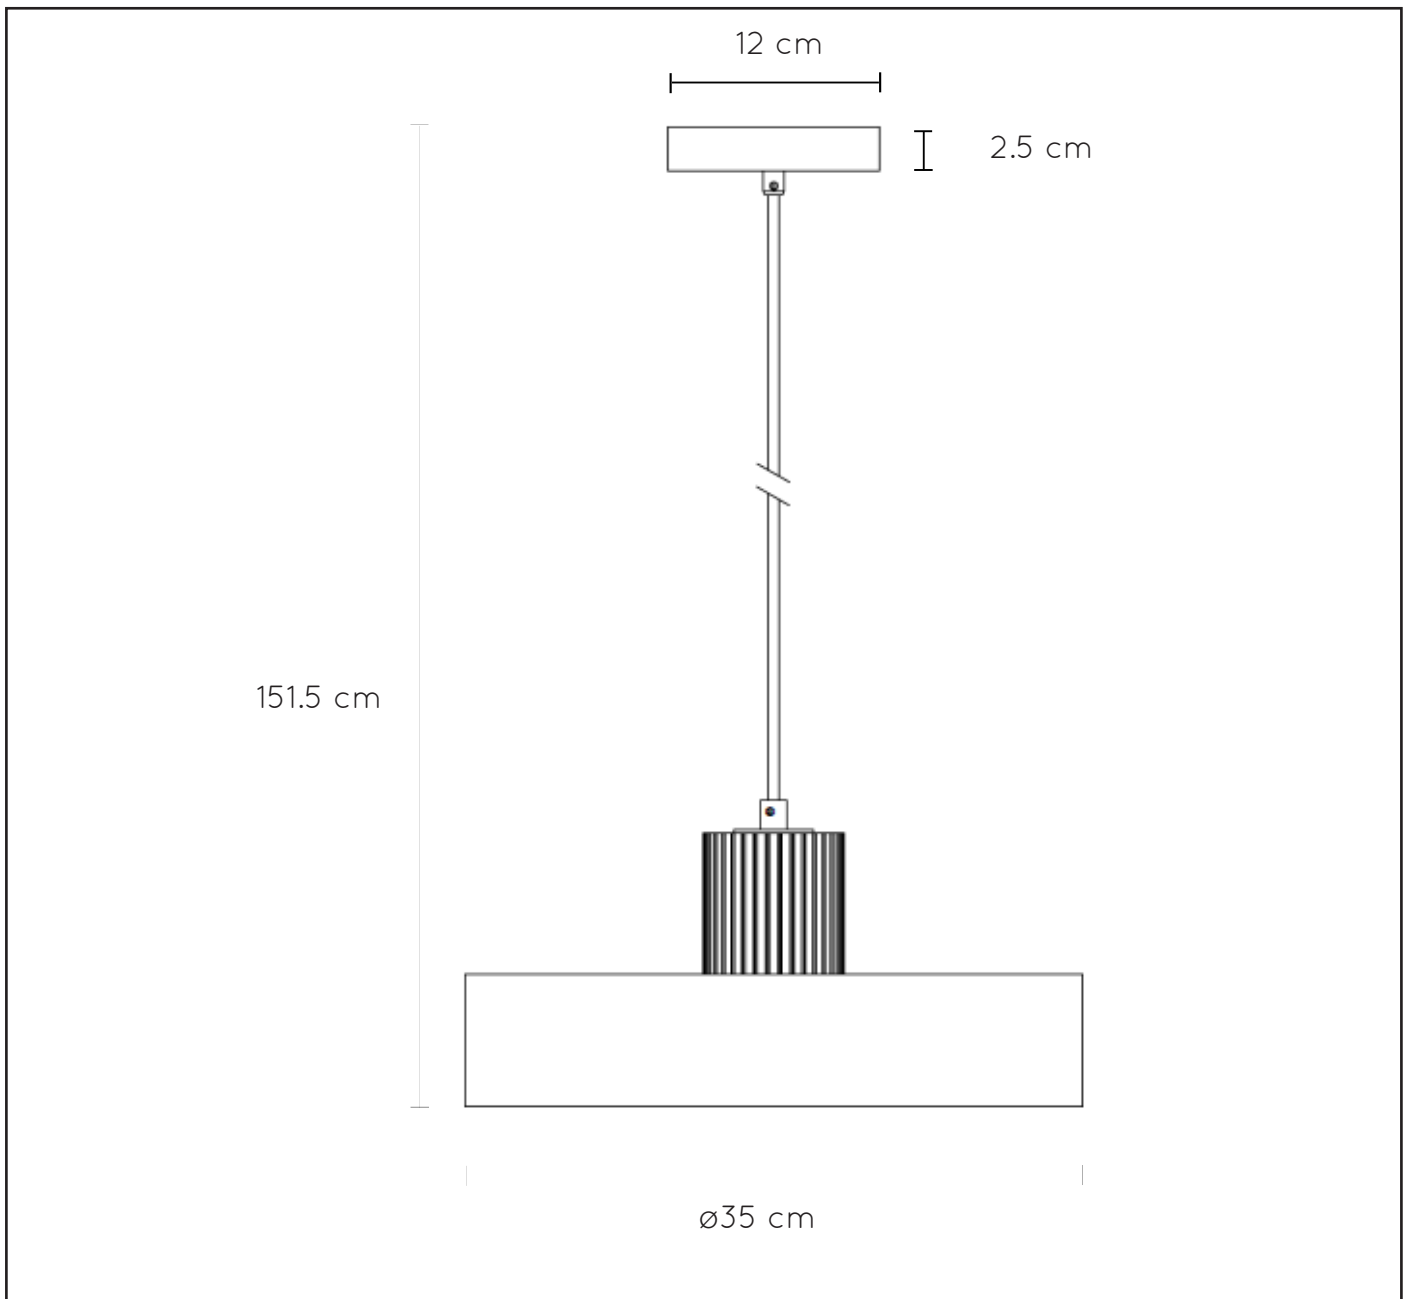

LUCIDE

GENERAL SPECIFICATIONS

**RECOMMENDED LUCIDE
LIGHT SOURCE**

49032/05/62
Light source dimmable : Yes
Light source incl. : No

General

Dimensions LxWxH : 35 cm x 35 cm x 151.5 cm
Height minimum : -
Height maximum : 151.5 cm
Dimensions shade LxWxH : 35 cm x 35 cm x 15.5 cm
Main material : Concrete
Ceiling rose material : Metal
Color : Black
Style : Vintage
Shape : Round
Weight : 4,7 kg
Warranty : 2 years

Product specifications

Dimmable : Yes
Light direction : Downlight
Adjustable in height : Adjustable In Height
(Before Installation)
Directional : No directional
Cable : Yes, Cable On Product
Cable length : 130 cm
Sensor : Without Sensor
Control : Light Switch Control
IP-Class : 20
Electric class : 2
Light source including ? : No
Lamp socket : E27
Light source number : 1
Power requirements : 220-240V~50Hz
Bulb type & maximum wattage : E27- max.40W

For more specifications of this product please visit
www.lucide.com

OPHELIA

Item number : 20419/35/30
EAN code : 5411212202031

For more specifications, dimensions please visit
www.lucide.com

LUCIDE

INSTALLATION DRAWING SPECIFICATIONS