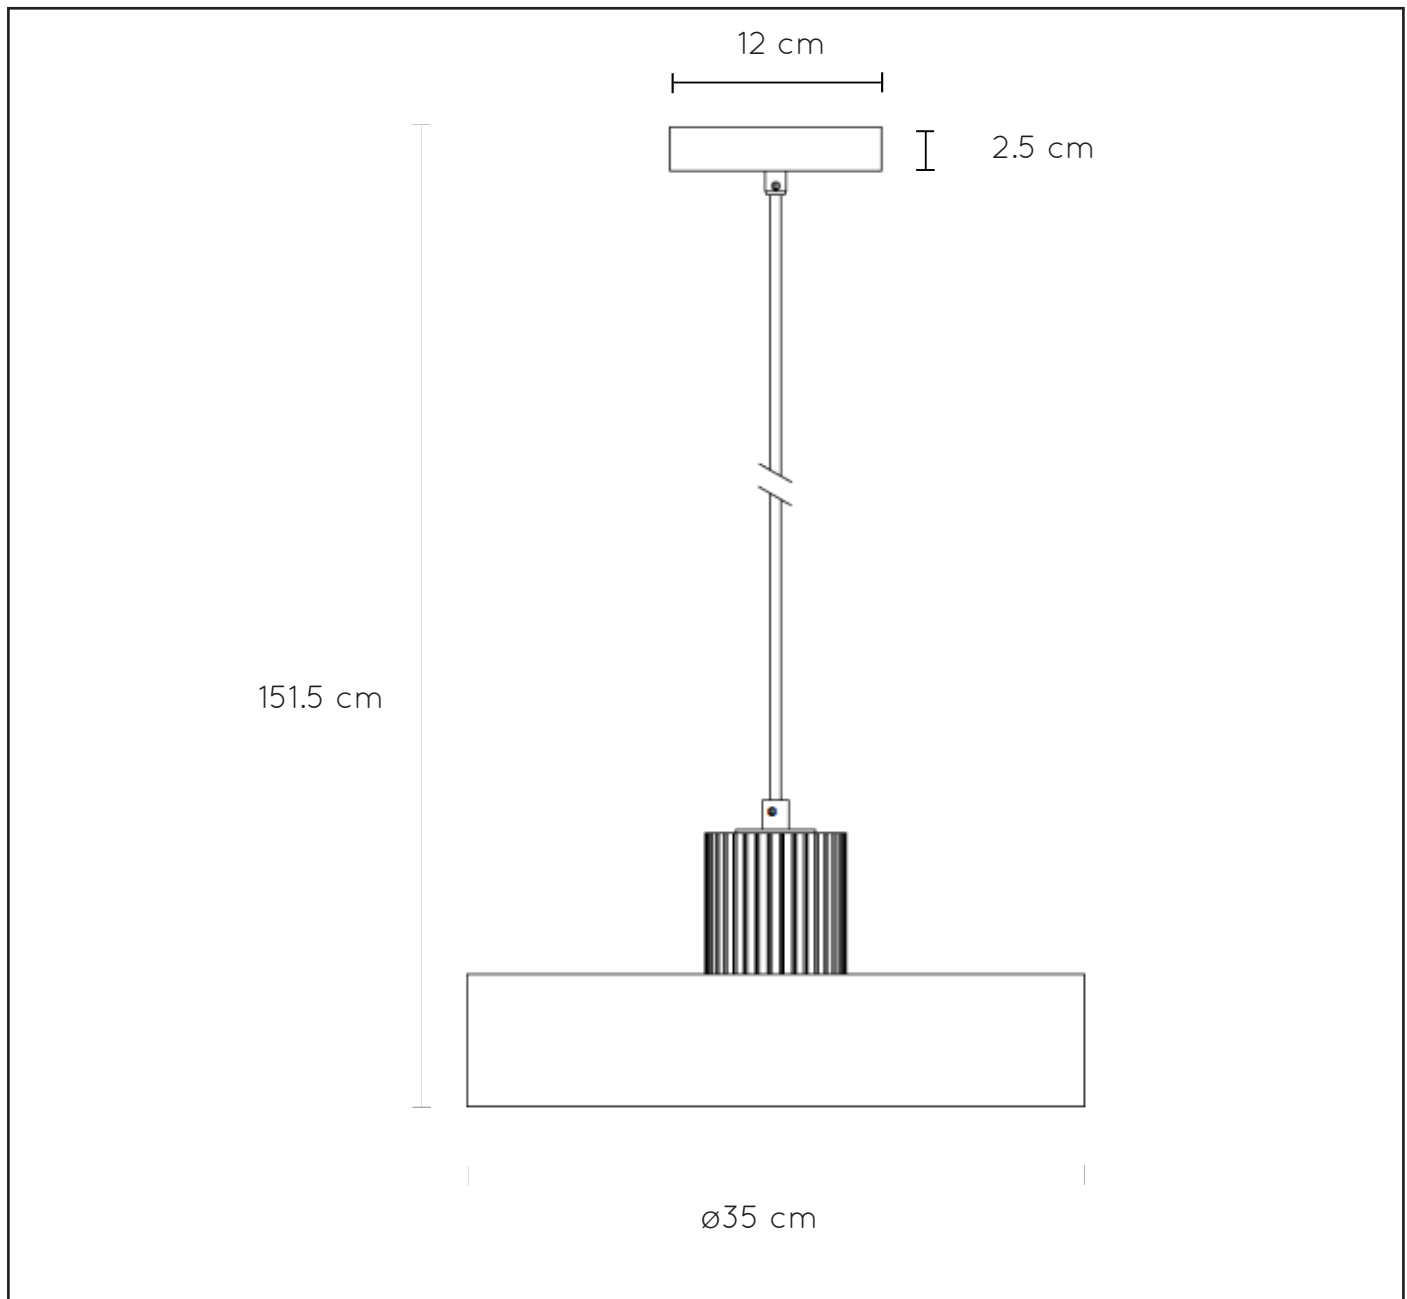

LUCIDE

GENERAL SPECIFICATIONS

**RECOMMENDED LUCIDE
LIGHT SOURCE**

49032/05/62
Light source dimmable : Yes
Light source incl. : No

General

Dimensions LxWxH : 35 cm x 35 cm x 151.5 cm
Height minimum : -
Height maximum : 151.5 cm
Dimensions shade LxWxH : 35 cm x 35 cm x 15.5 cm
Main material : Concrete
Ceiling rose material : Metal
Color : Blue
Style : Vintage
Shape : Round
Weight : 4,7 kg
Warranty : 2 years

Product specifications

Dimmable : Yes
Light direction : Downlight
Adjustable in height : Adjustable In Height
(Before Installation)
Directional : No directional
Cable : Yes, Cable On Product
Cable length : 130 cm
Sensor : Without Sensor
Control : Light Switch Control
IP-Class : 20
Electric class : 2
Light source including ? : No
Lamp socket : E27
Light source number : 1
Power requirements : 220-240V~50Hz
Bulb type & maximum wattage : E27- max.40W

For more specifications of this product please visit
www.lucide.com

OPHELIA

Item number : 20 419/35/35
EAN code : 5411212202048

For more specifications, dimensions please visit
www.lucide.com

LUCIDE

INSTALLATION DRAWING SPECIFICATIONS