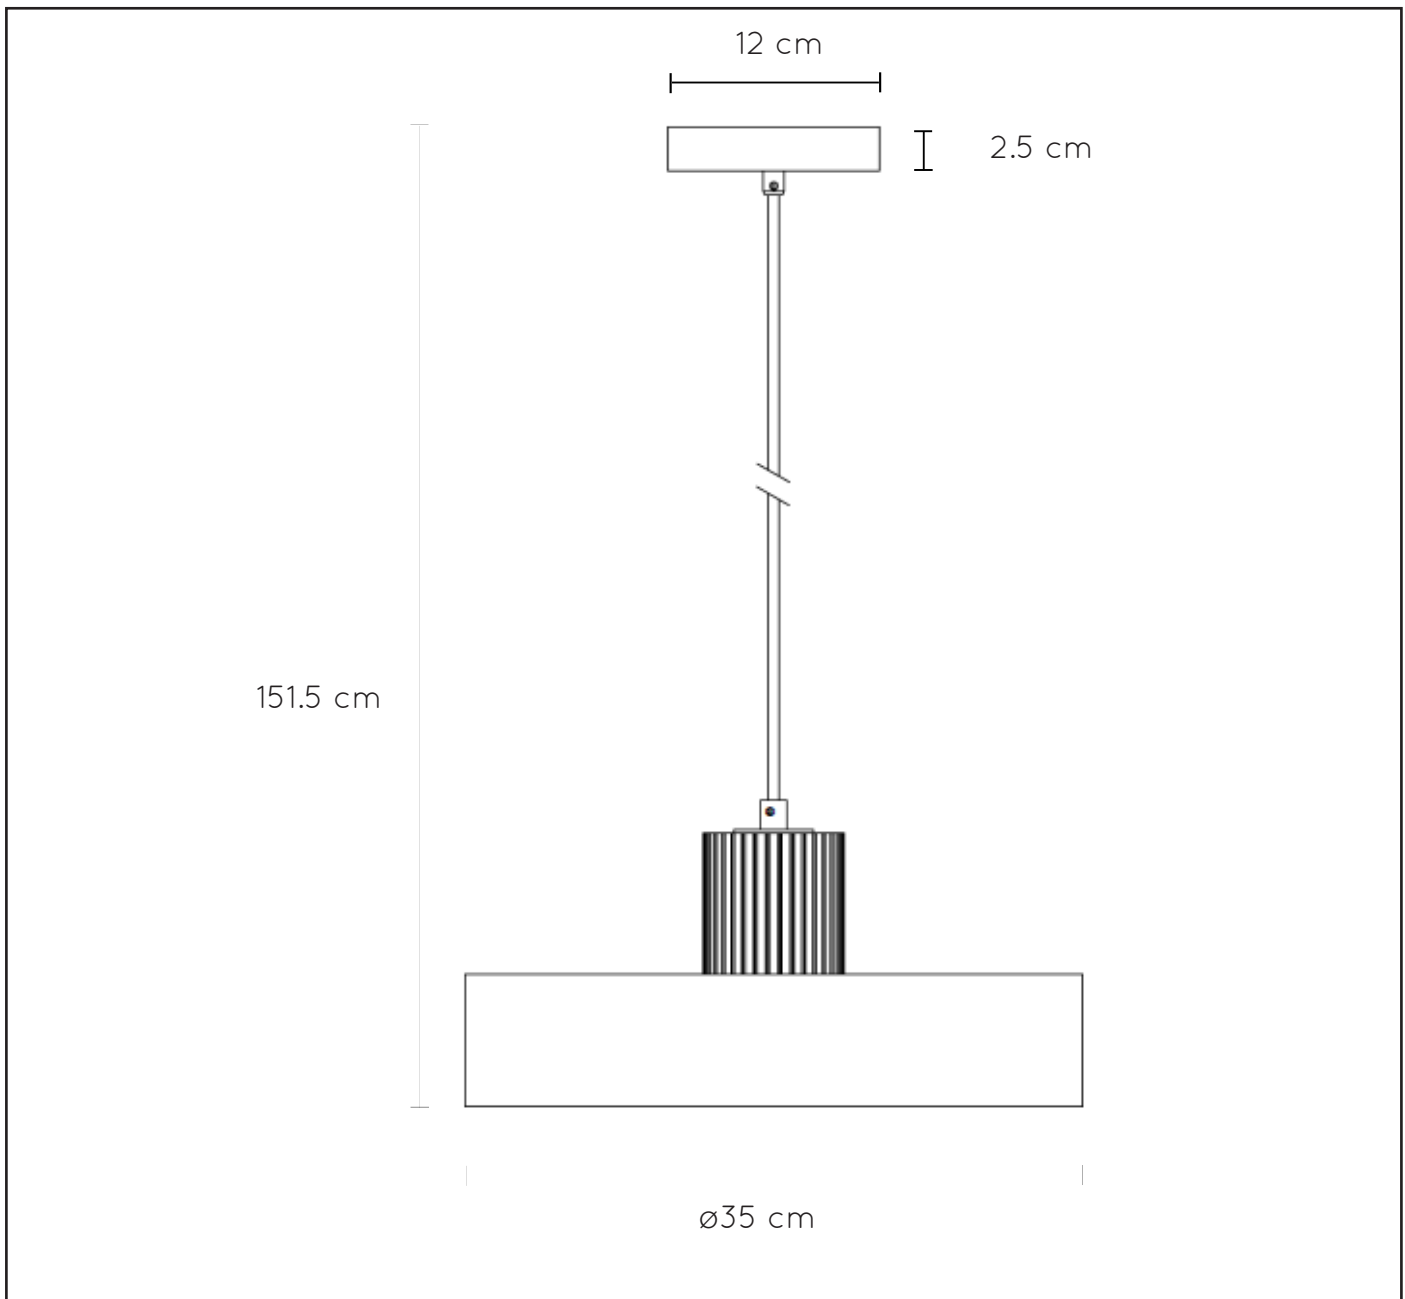

LUCIDE

GENERAL SPECIFICATIONS

**RECOMMENDED LUCIDE
LIGHT SOURCE**

49032/05/62
Light source dimmable : Yes
Light source incl. : No

General

Dimensions LxWxH : 35 cm x 35 cm x 151.5 cm
Height minimum : -
Height maximum : 151.5 cm
Dimensions shade LxWxH : 35 cm x 35 cm x 15.5 cm
Main material : Concrete
Ceiling rose material : Metal
Color : Pink
Style : Vintage
Shape : Round
Weight : 4,7 kg
Warranty : 2 years

Product specifications

Dimmable : Yes
Light direction : Downlight
Adjustable in height : Adjustable In Height
(Before Installation)
Directional : No directional
Cable : Yes, Cable On Product
Cable length : 130 cm
Sensor : Without Sensor
Control : Light Switch Control
IP-Class : 20
Electric class : 2
Light source including ? : No
Lamp socket : E27
Light source number : 1
Power requirements : 220-240V~50Hz
Bulb type & maximum wattage : E27- max.40W

For more specifications of this product please visit
www.lucide.com

OPHELIA

Item number : 20419/35/66
EAN code : 5411212202055

For more specifications, dimensions please visit
www.lucide.com

LUCIDE

INSTALLATION DRAWING SPECIFICATIONS