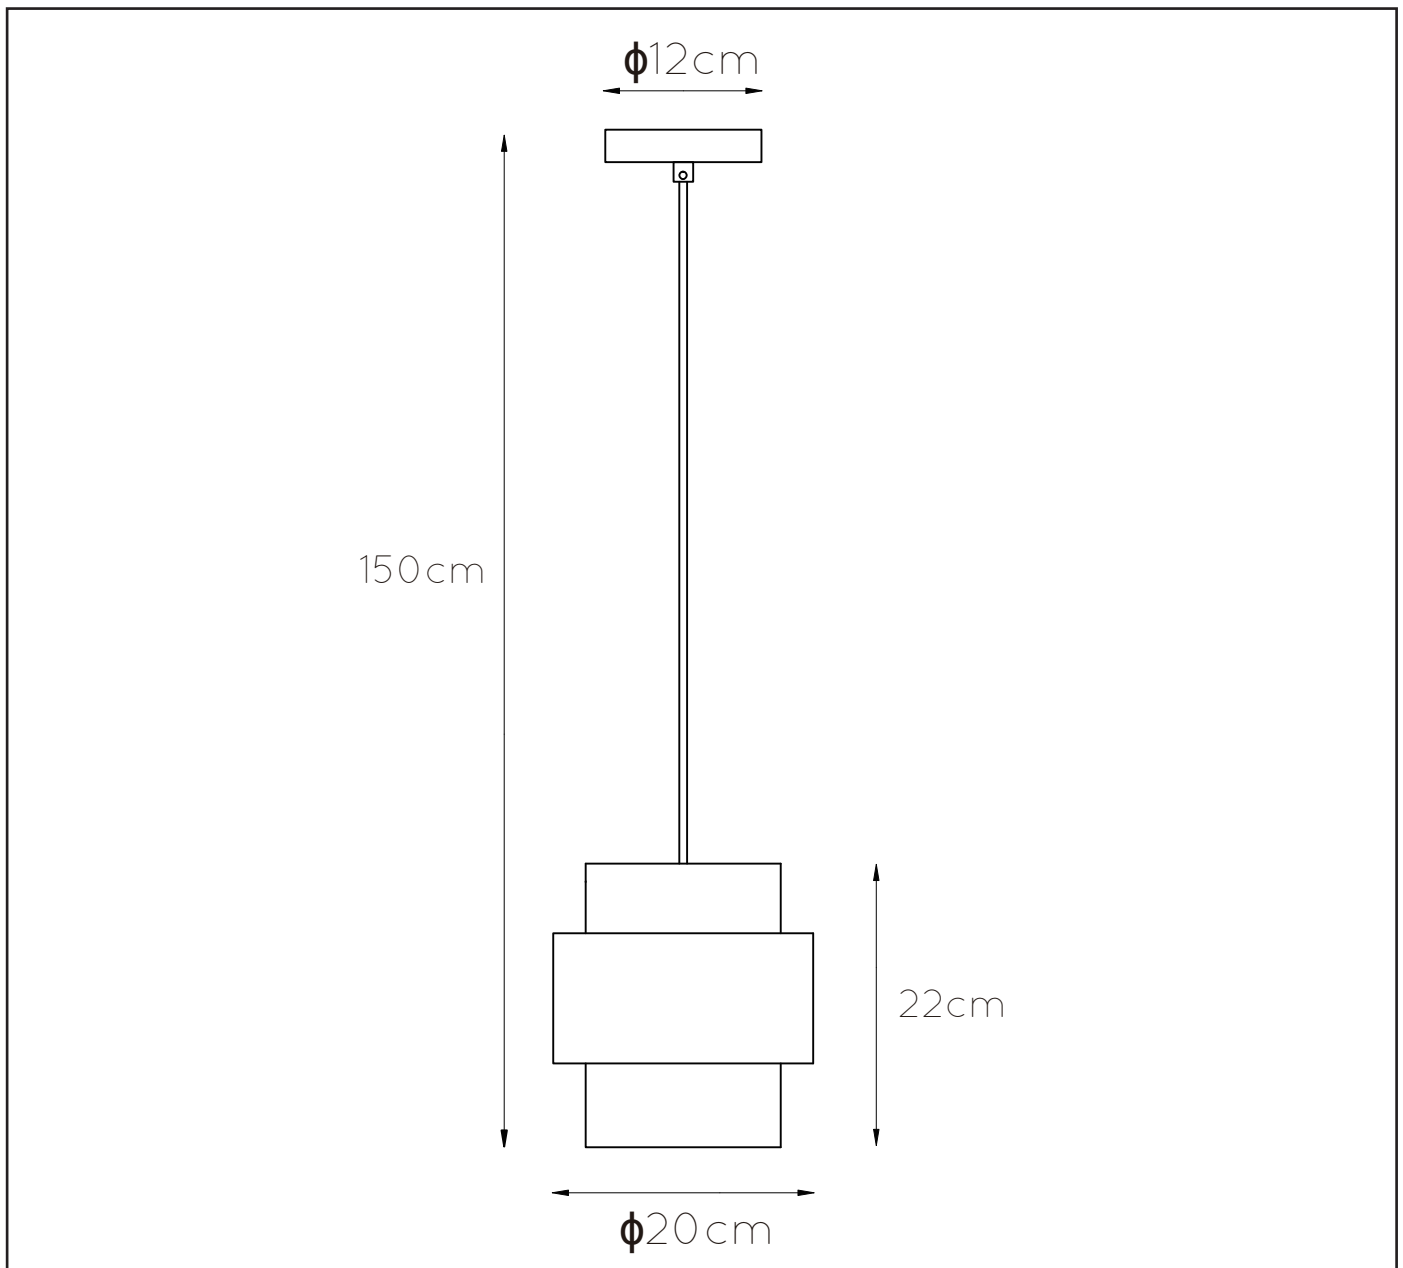

LUCIDE

GENERAL SPECIFICATIONS

RECOMMENDED LUCIDE LIGHT SOURCE

1x 49020/05/60

Light source dimmable : Yes

Light source incl. : No

General

Dimensions LxWxH : 20 cm x 20 cm x 150 cm
Height minimum : 23.5cm
Height maximum : 150cm
Dimensions shade LxWxH : 20 cm x 20 cm x 22 cm
Main material : Metal&glass
Ceiling rose material : Metal
Color : Missing and Opal matt white glass
Style : Classic
Shape: Cylinder
Weight : 1.95KG
Warranty : 2 years

Product specifications

Dimmable : Yes
Light direction : Around (Diffuse)
Adjustable in height : Yes
(Before Installation)
Directional : Not Directional
Cable : Yes
Cable length : 130cm
Sensor : Without Sensor
Control : Light Switch Control
IP-Class : 20
Electric class : 1
Light source including? : No
Lamp socket : E27
Light source number : 1
Power requirements : 220-240V~50Hz
Bulb type & maximum wattage : E27- max.40W

For more specifications of this product please visit
www.lucide.com

FIRMIN

item number : 45497/20/02

EAN code : 5411212451644

For more specifications, dimensions please visit
www.lucide.com

LUCIDE

INSTALLATION DRAWING SPECIFICATIONS